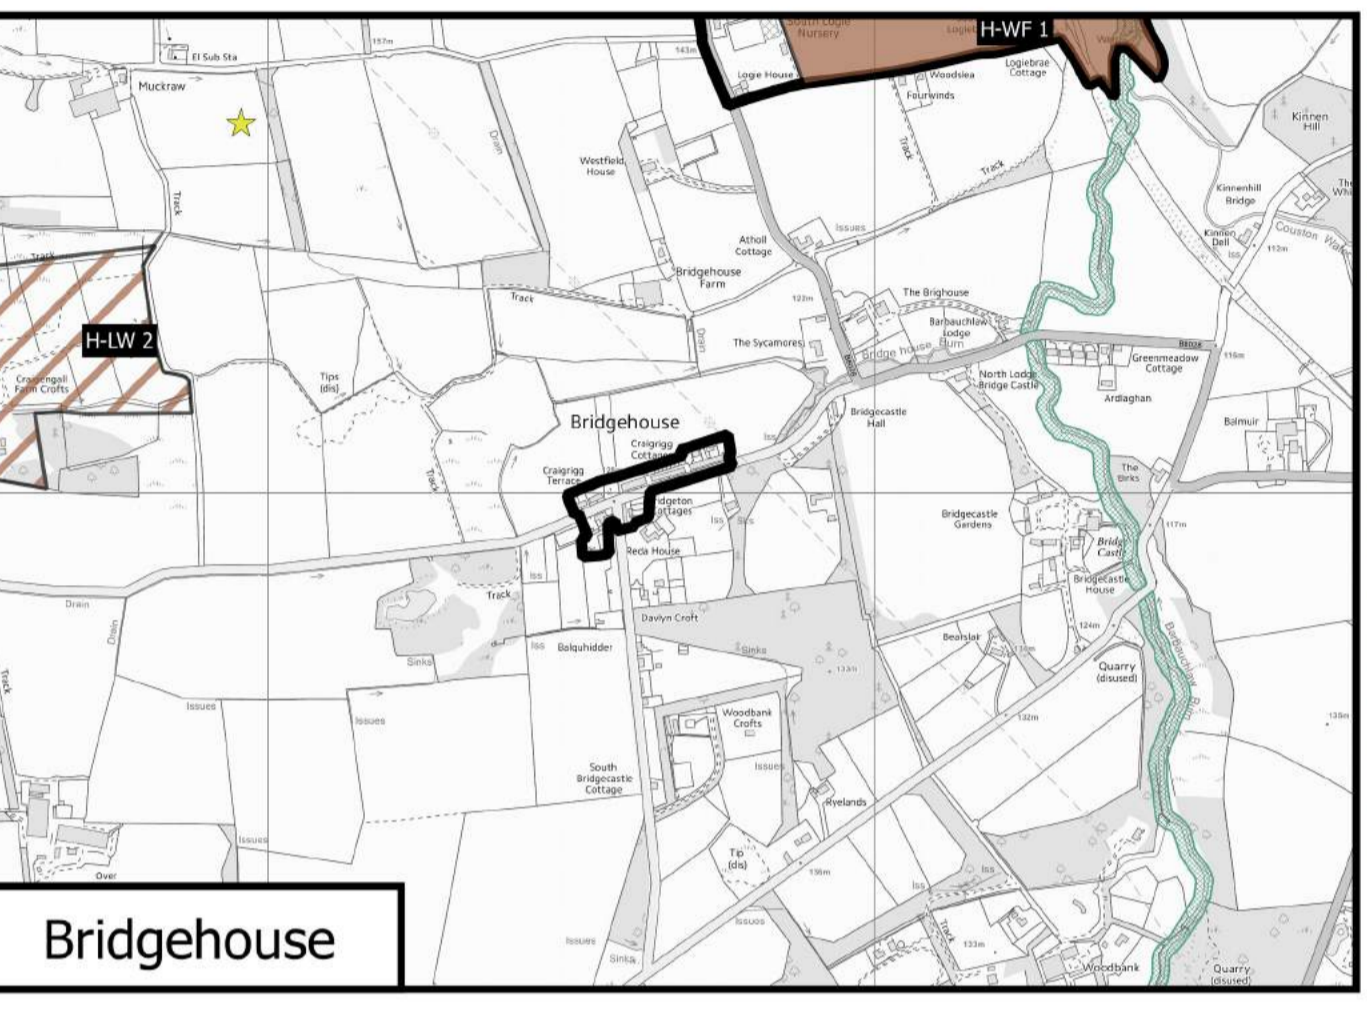

Fauldhouse