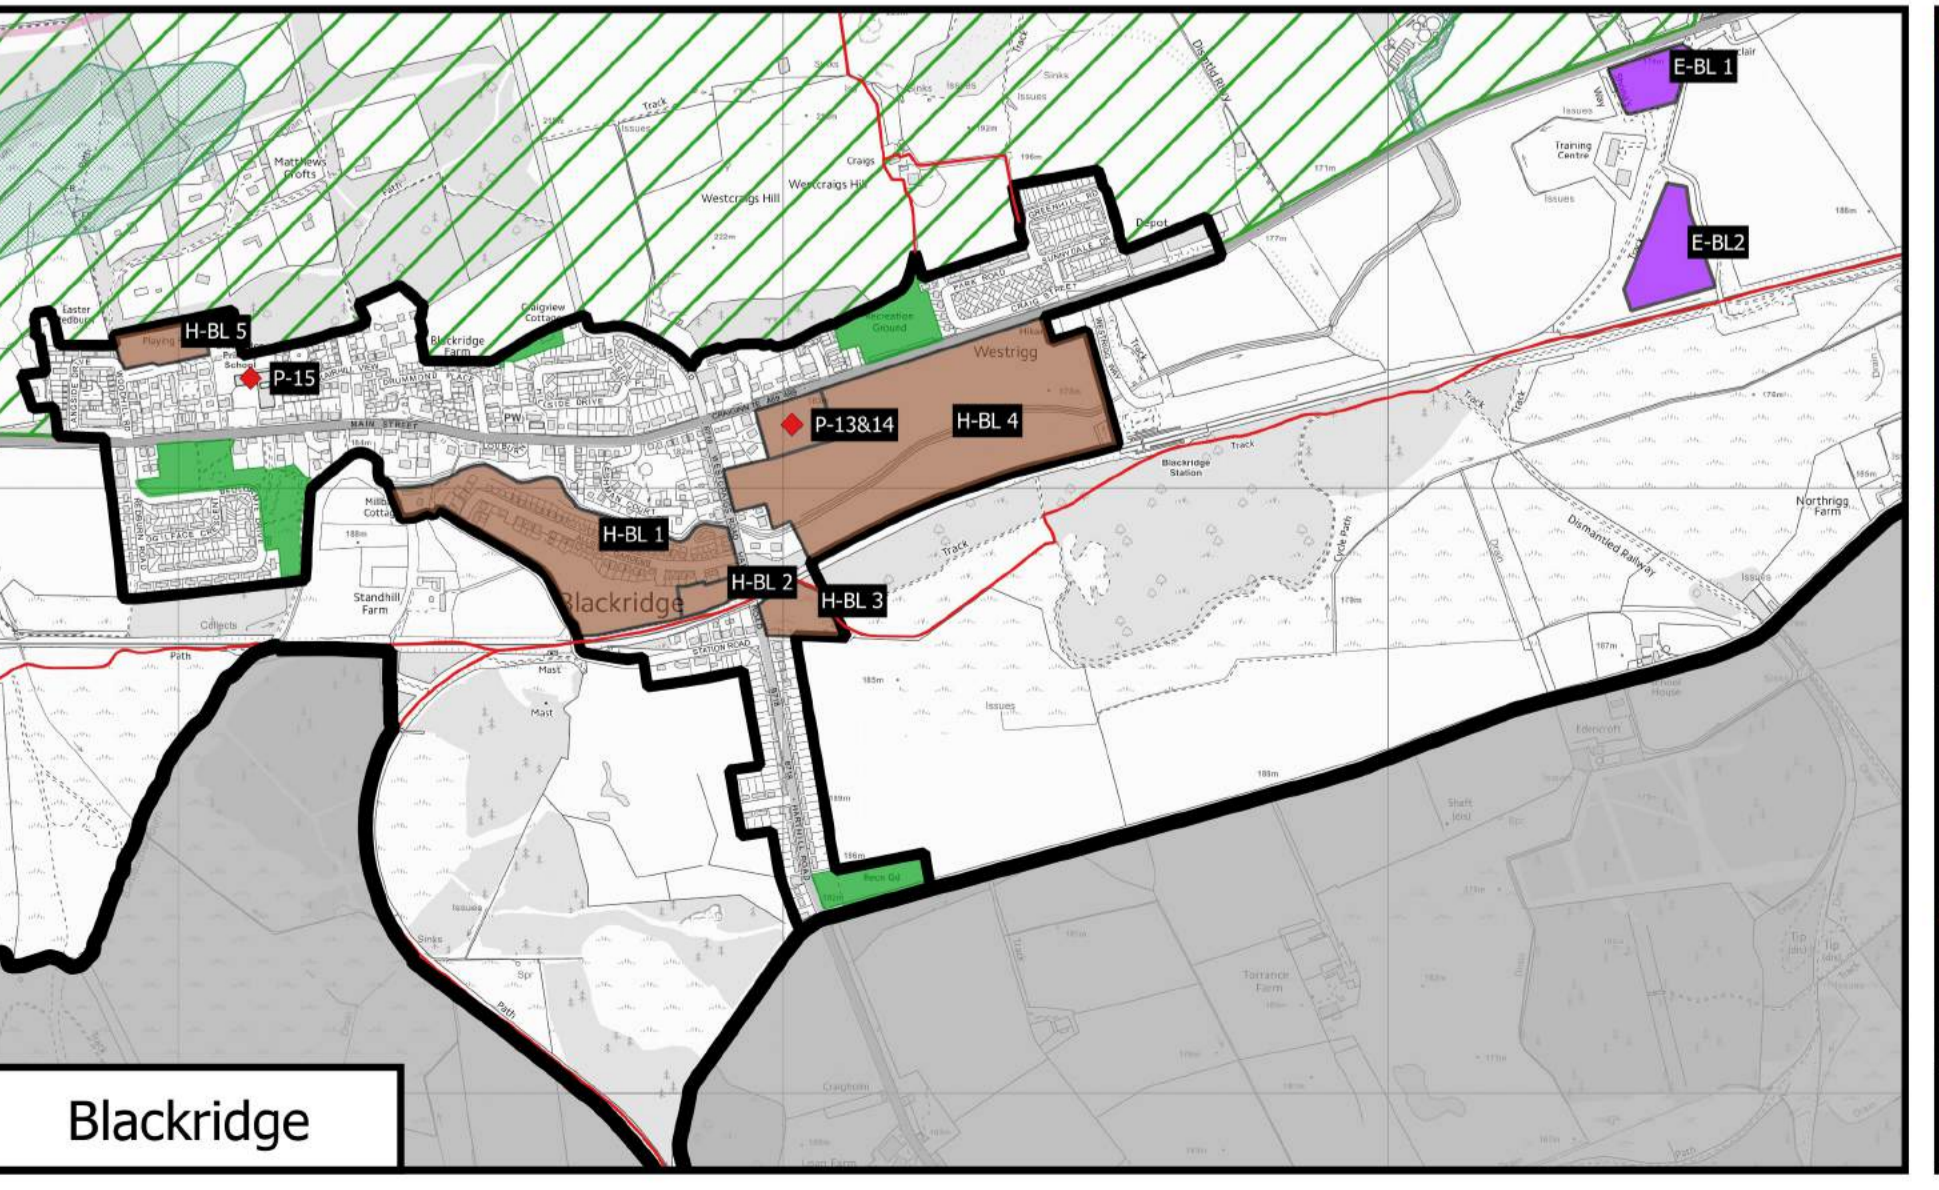

Westfield and Torphichen

West Calder

Blackridge