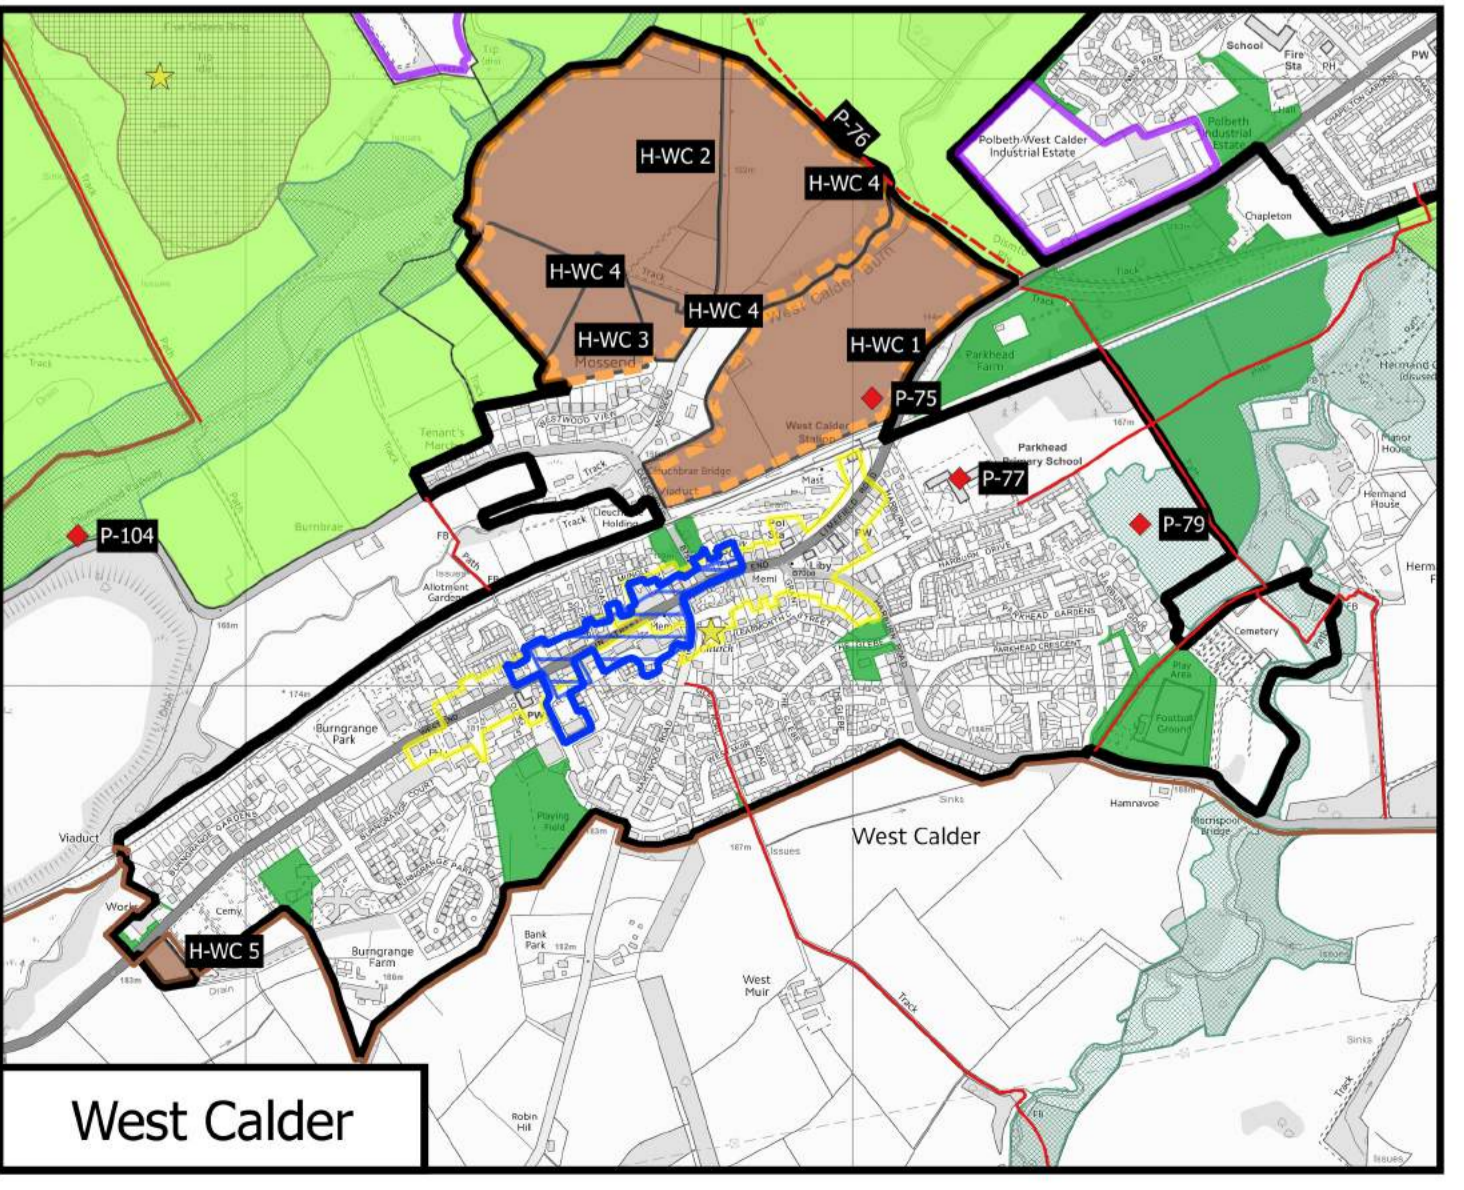

East Calder, Kiknewton and Wilkieston

West Calder