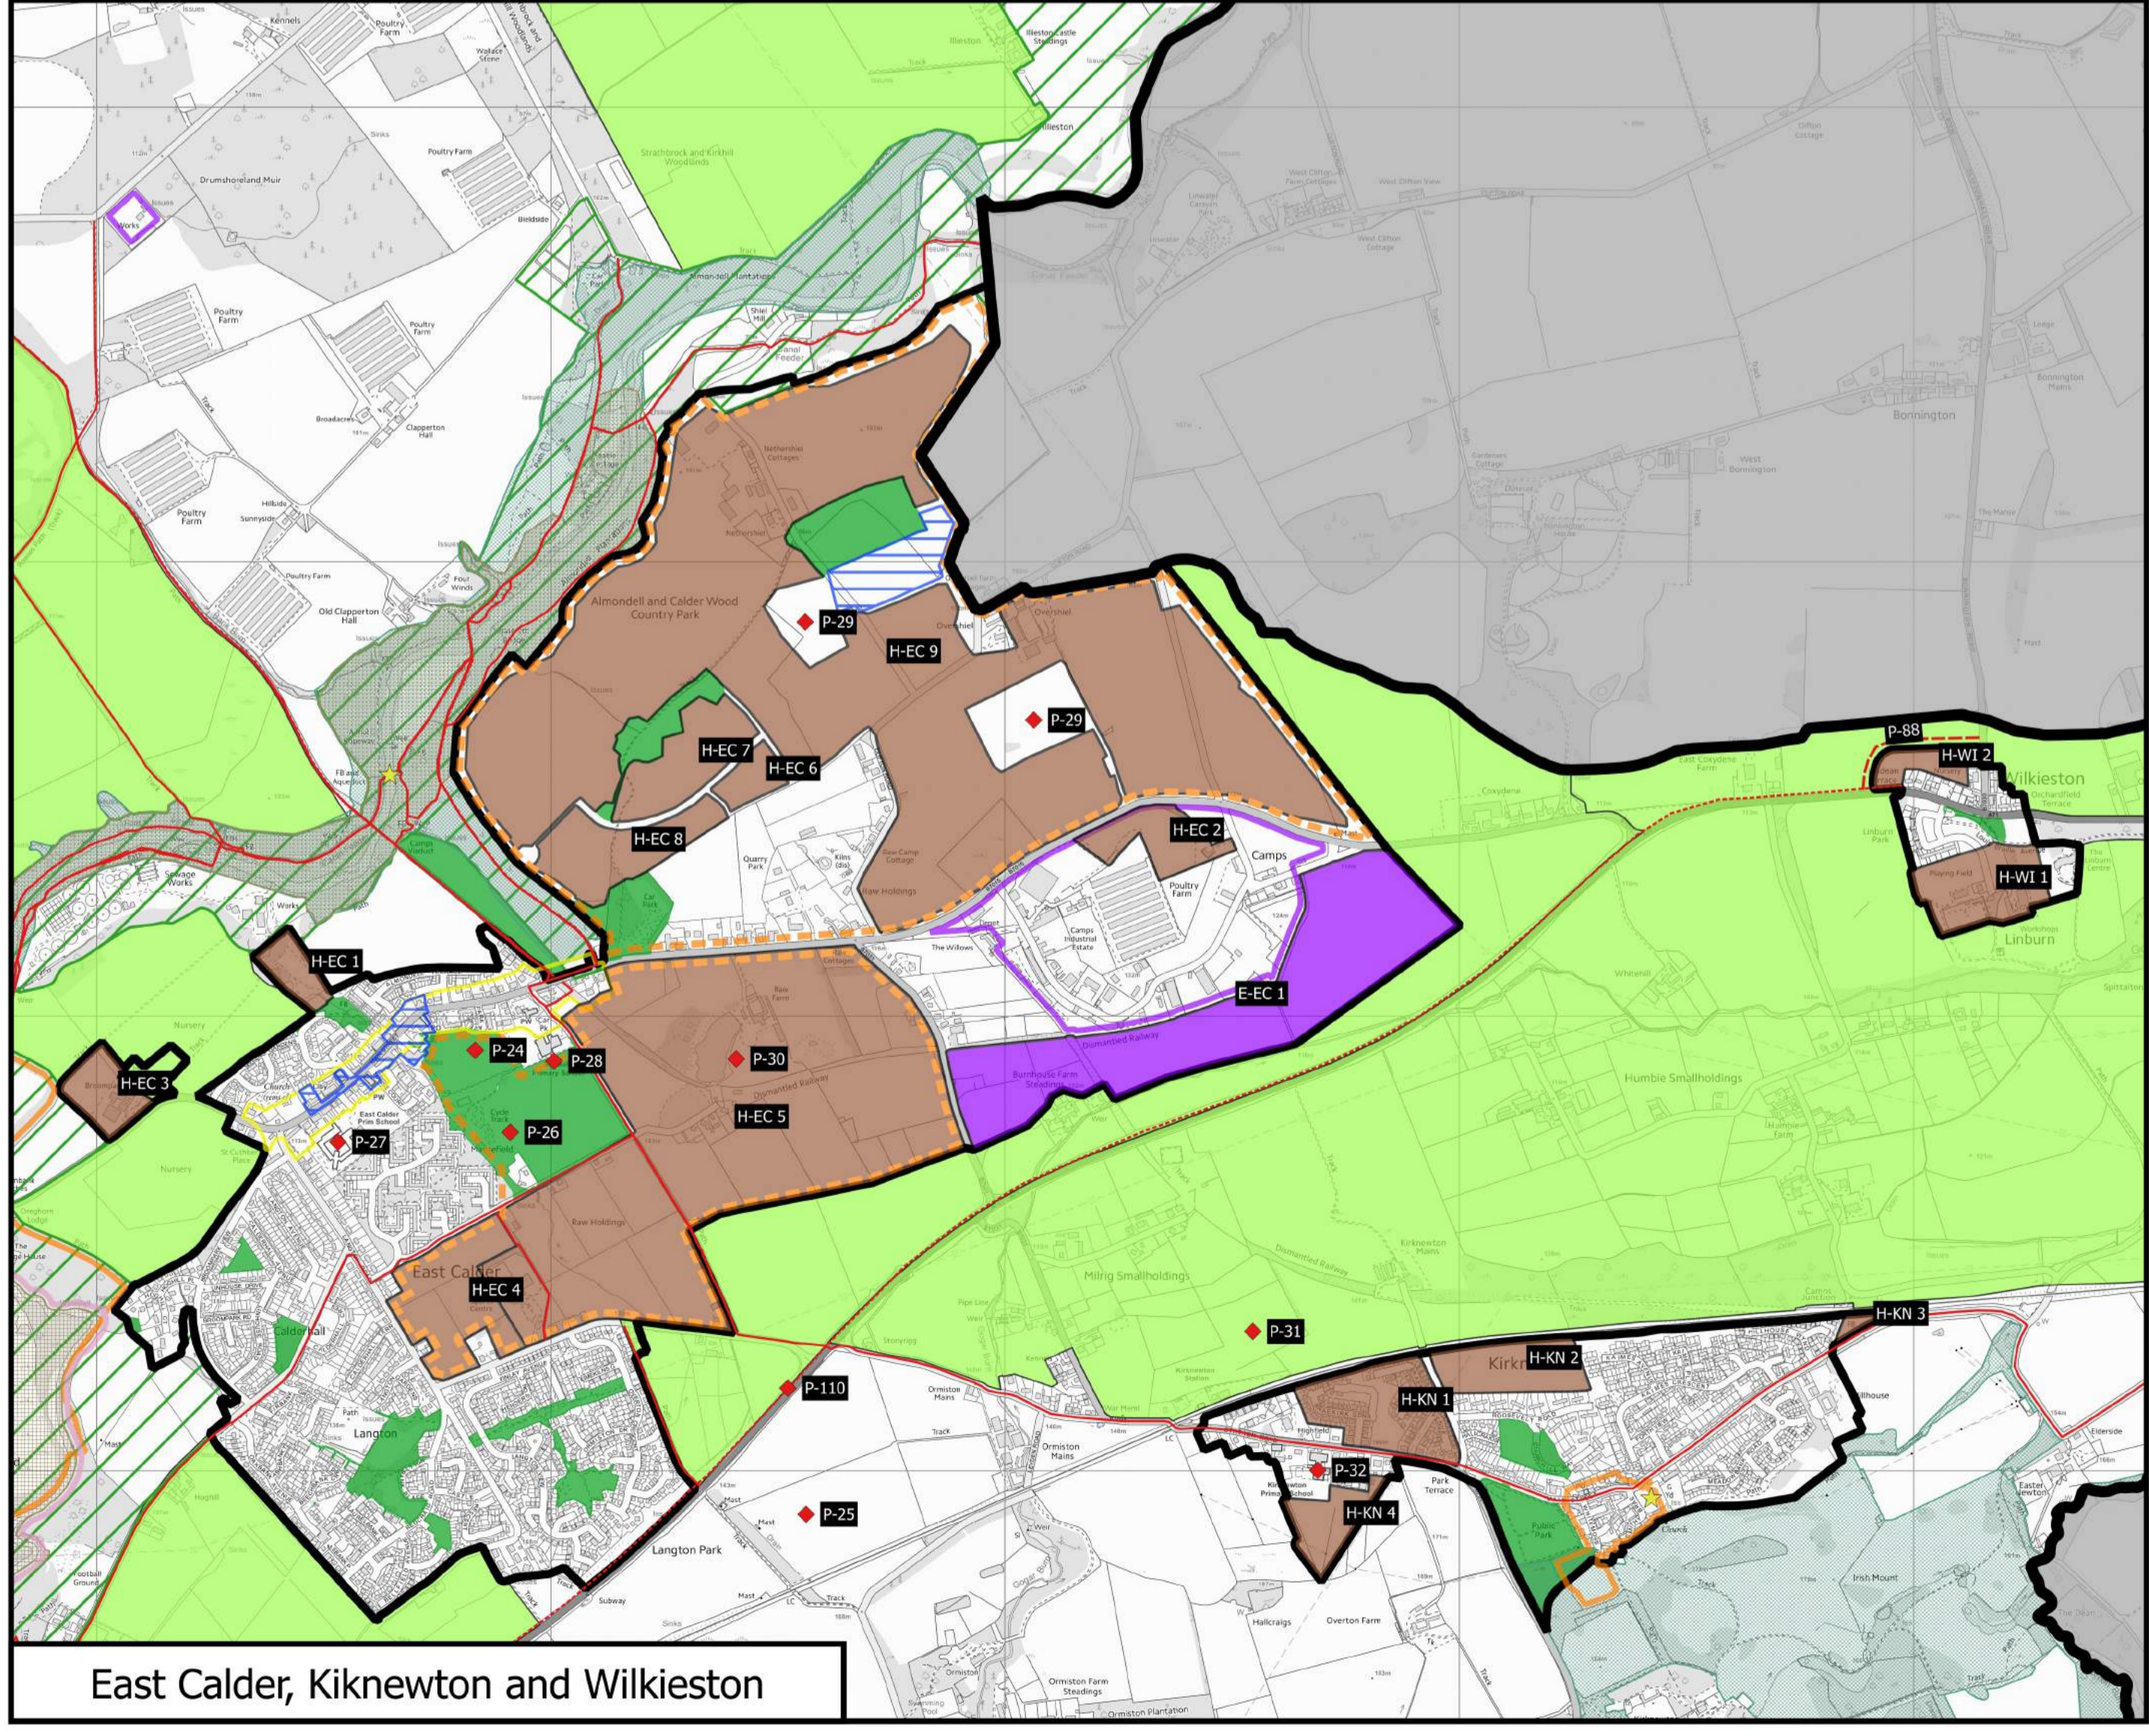

Stoneyburn, Addiewell, Longridge and Breich

East Calder, Kiknewton and Wilkieston