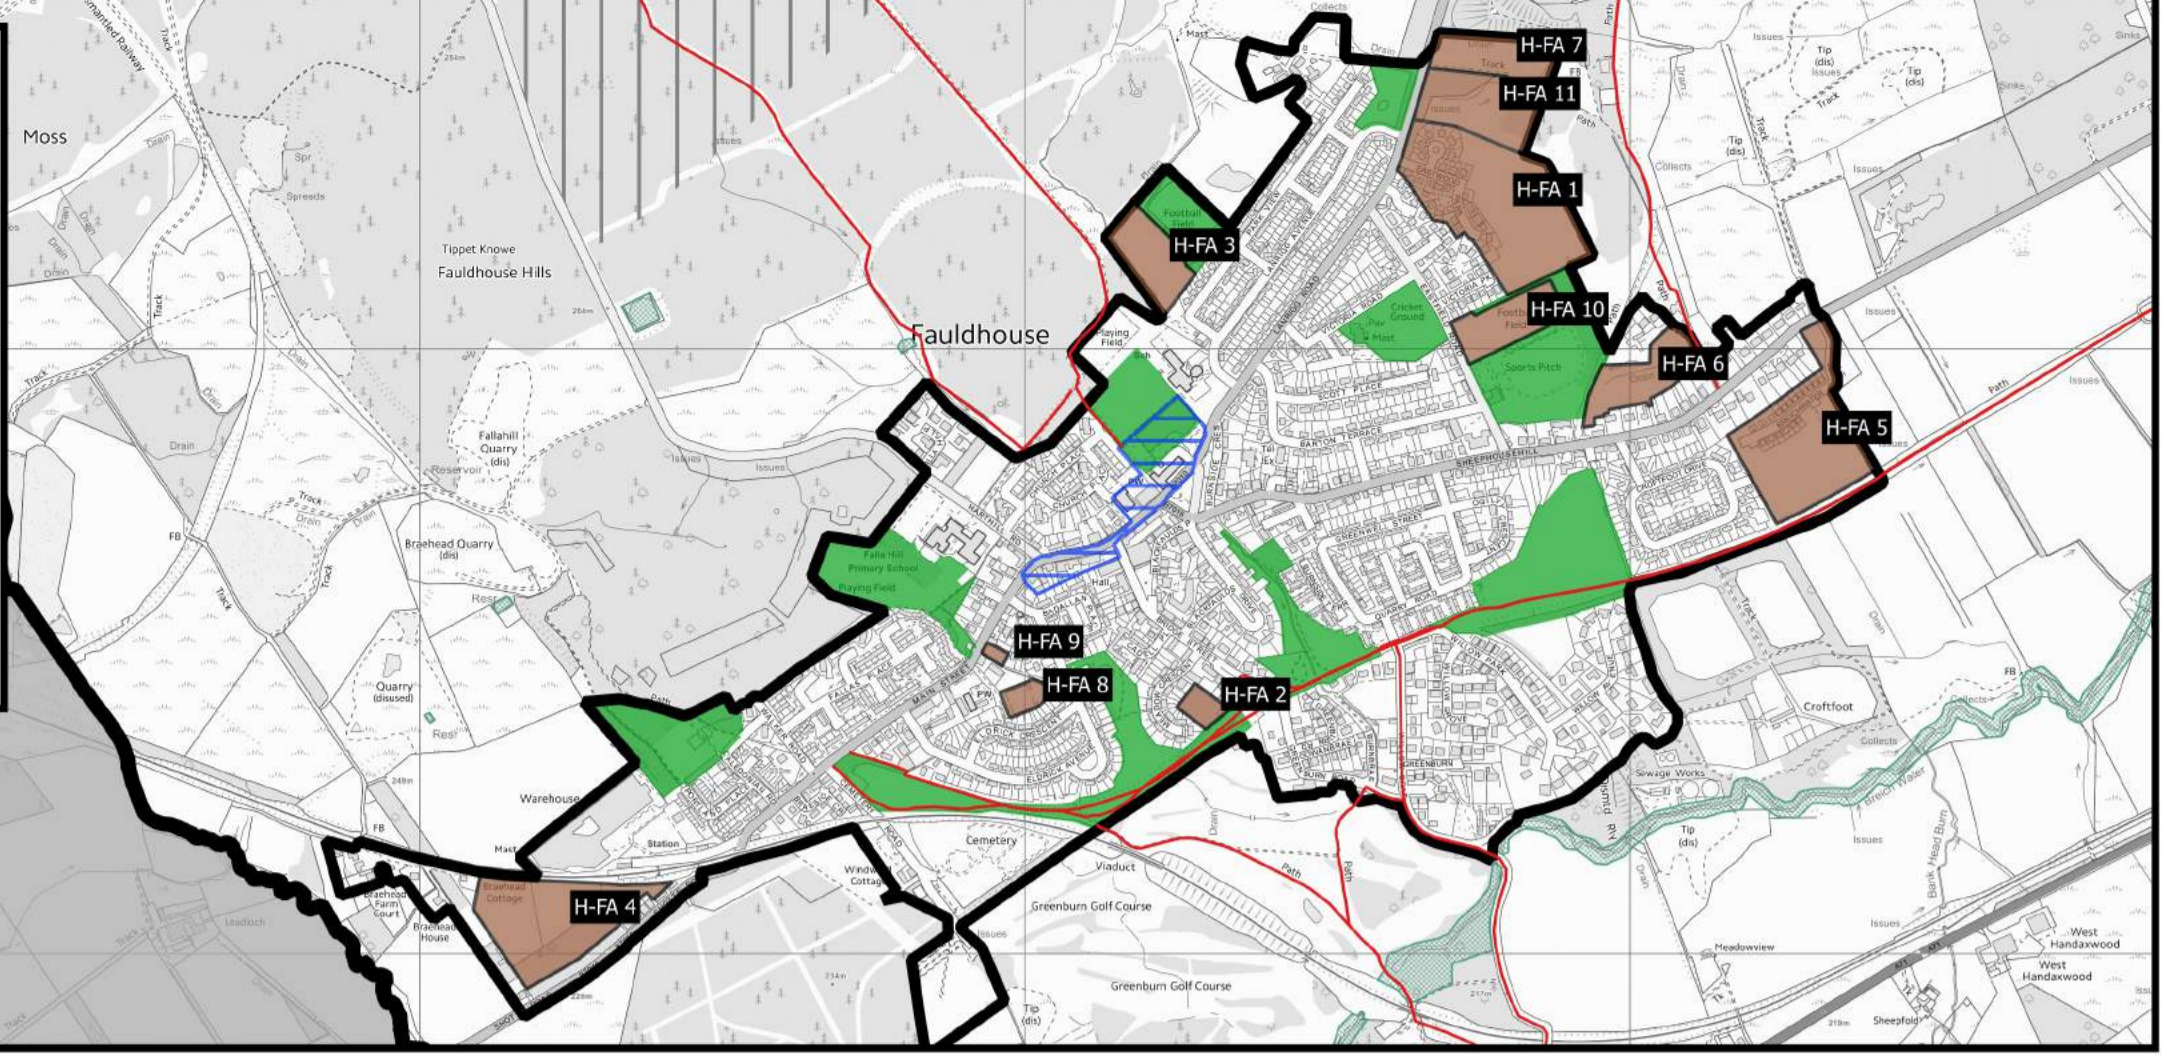

Map 5: Villages