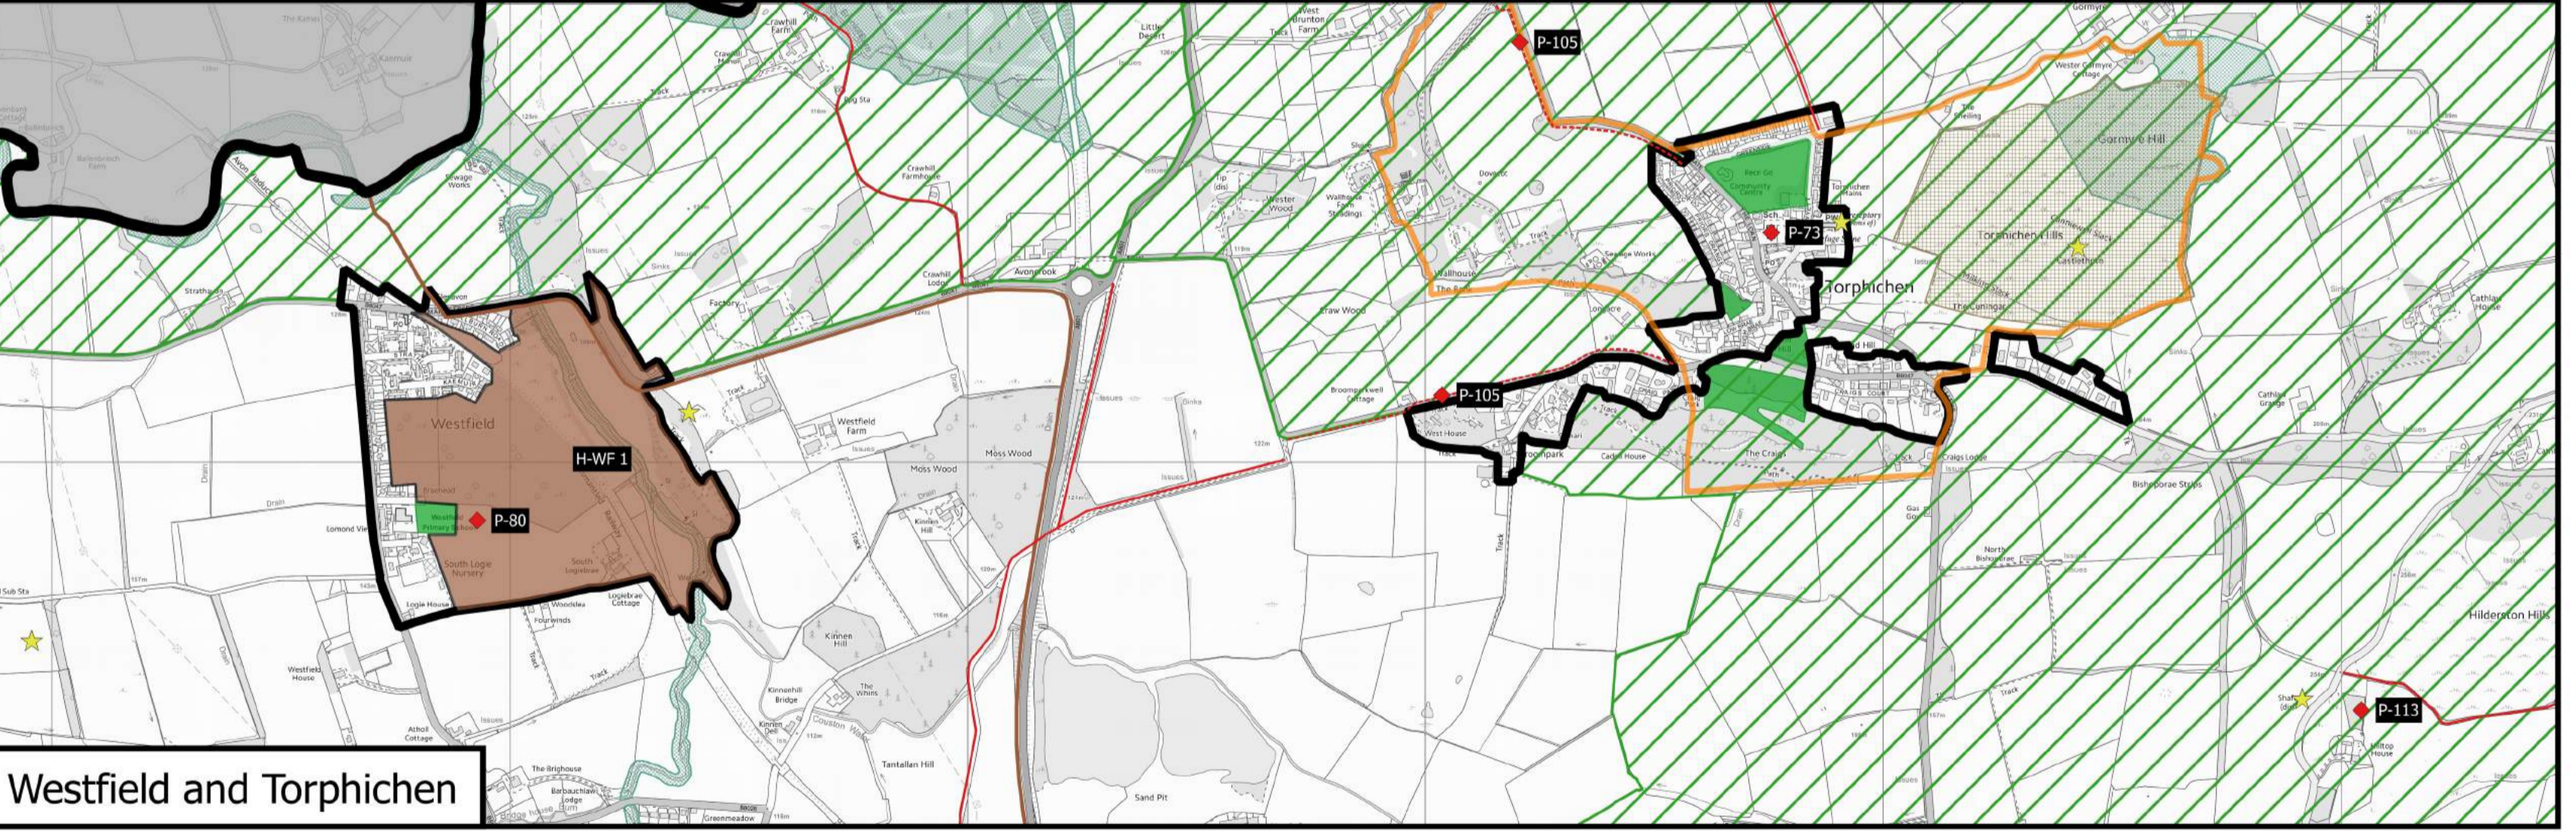

Stoneyburn, Addiewell, Longridge and Breich

Bridgehouse

Dechmont