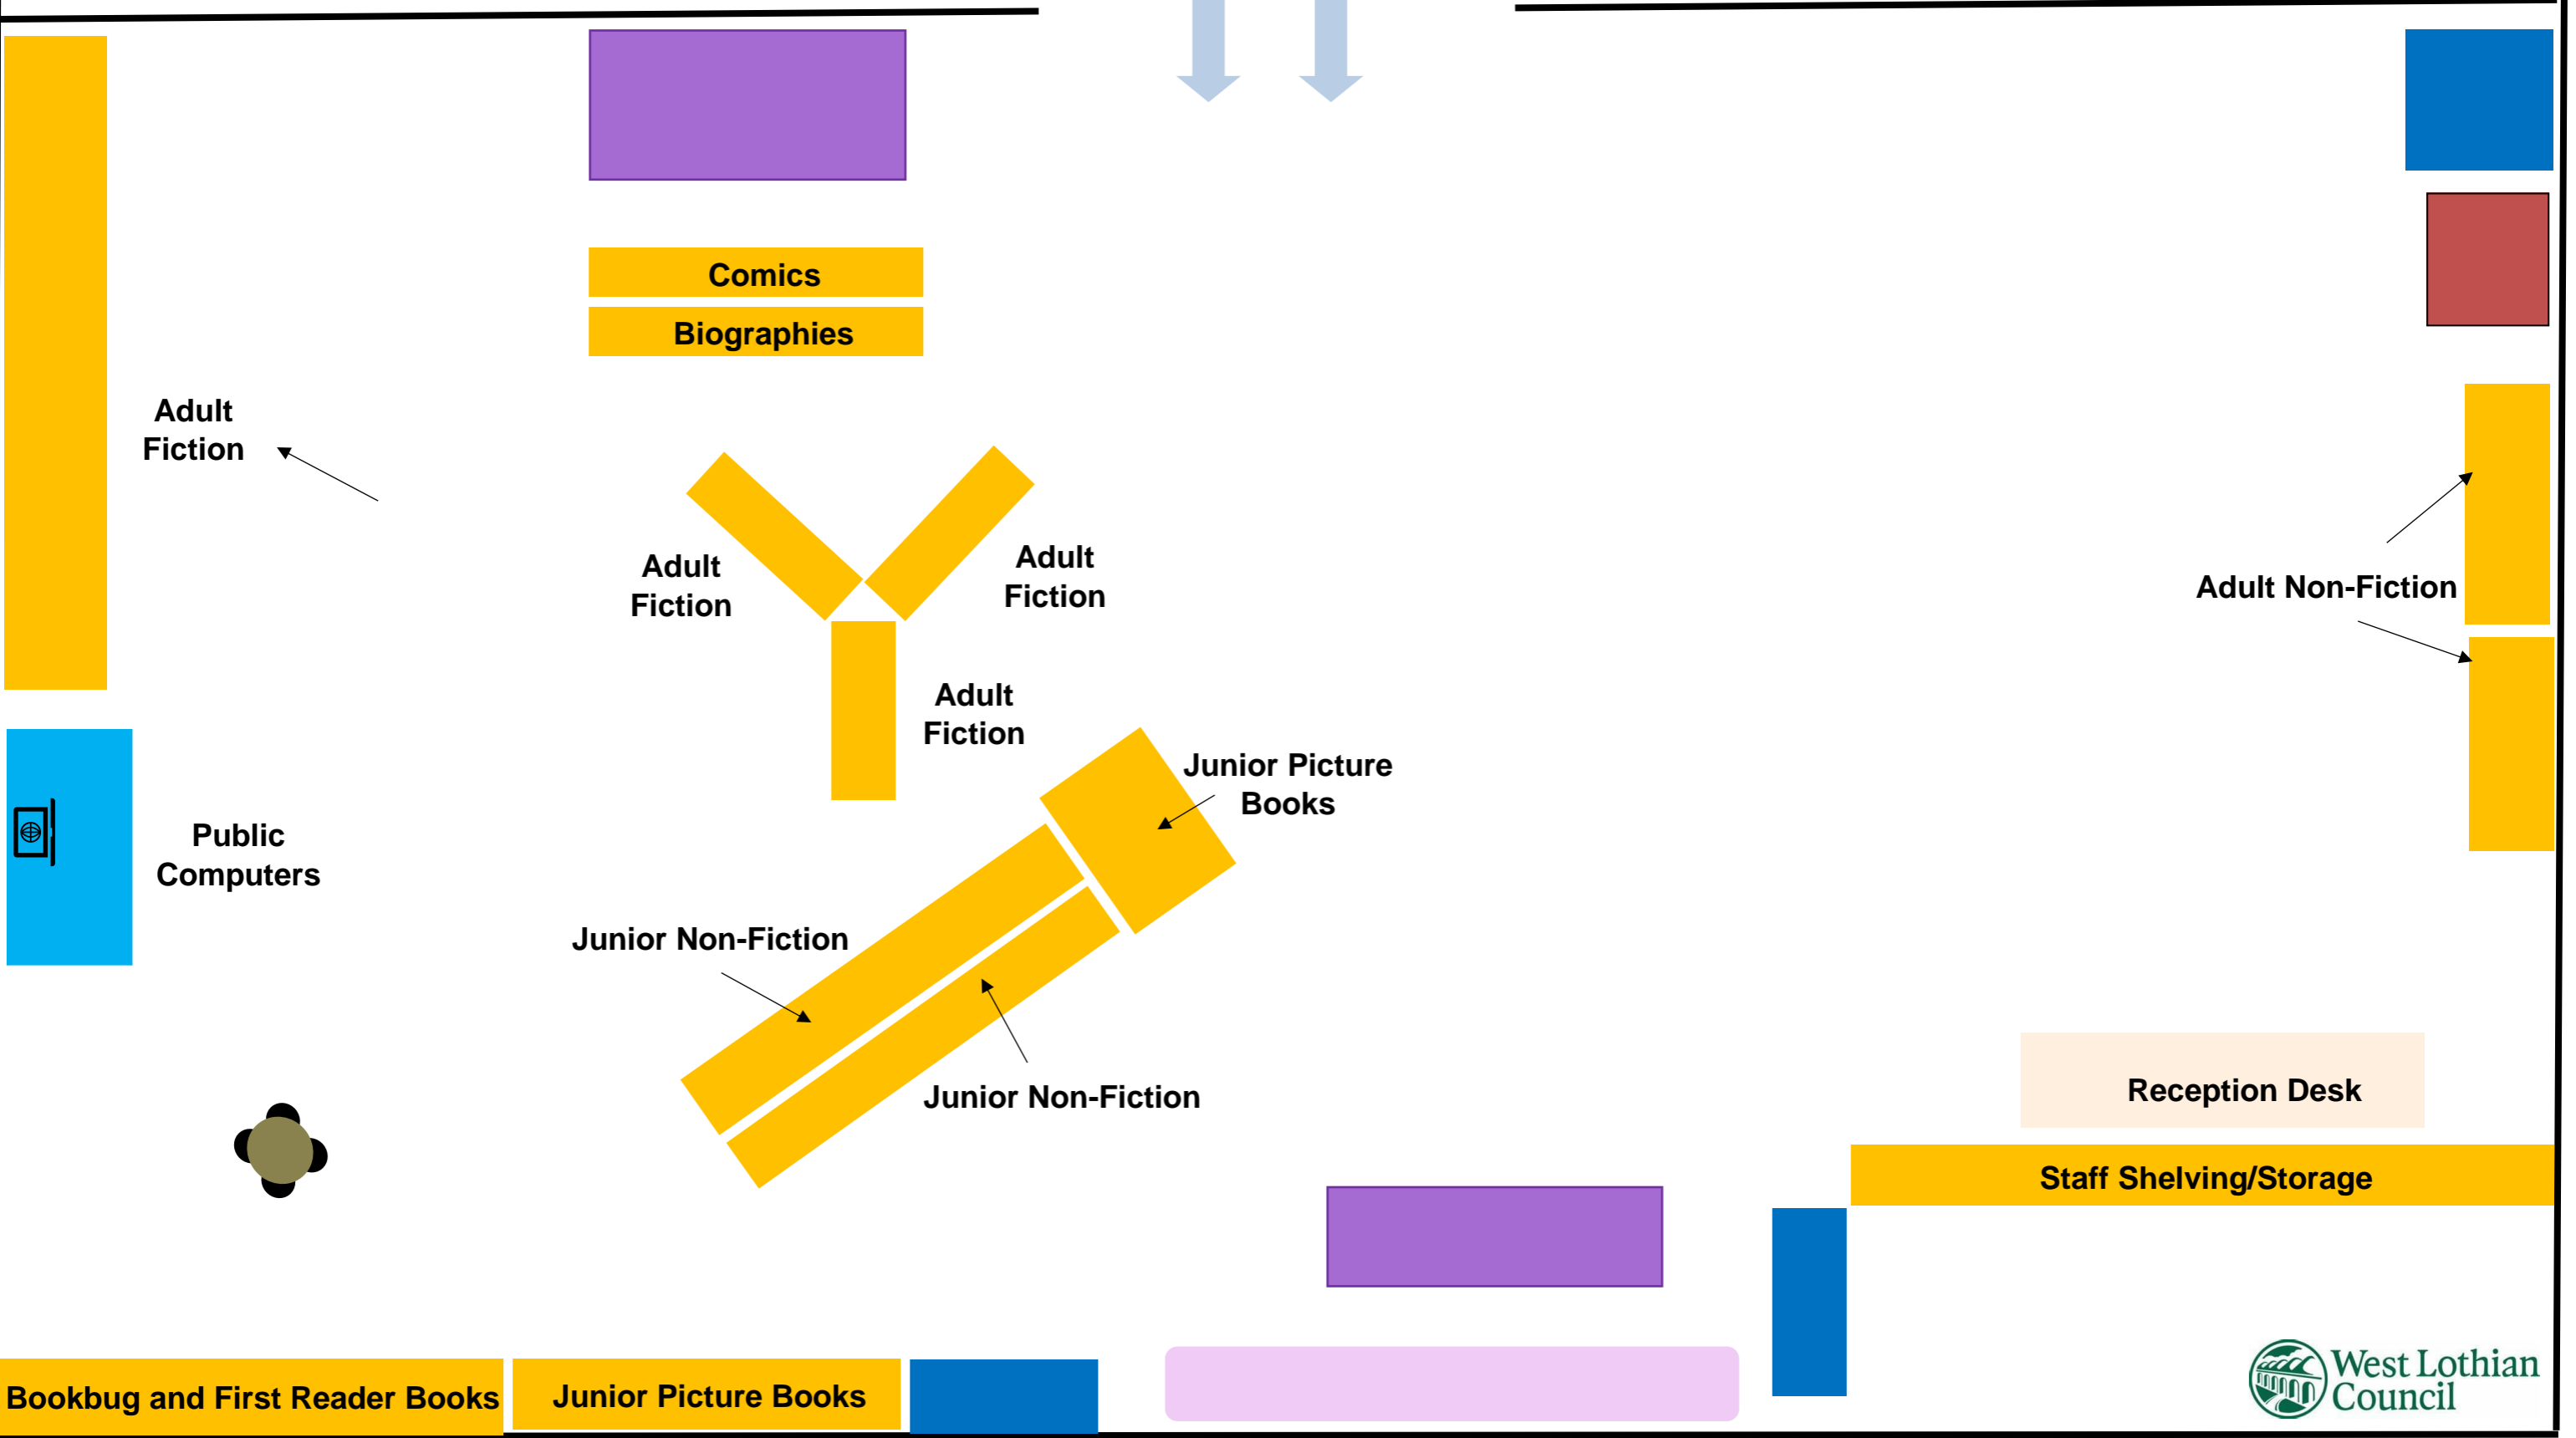

Pumpherstons Library Colour Coded Layout Plan

Way to Public Toilets
(pass required)

Bookbug and First Reader Books

Junior Picture Books

[Blue Shelf]

[Pinkish-purple Shelf]

Staff Shelving/Storage

Reception Desk

Pumpherstons Library Colour Coded Layout Plan

Self -Service
Kiosk

Seating Area

Book Display

Way in and
way out

Book
Spinner

Table

Emergency Exit

Shelves

Reception Desk