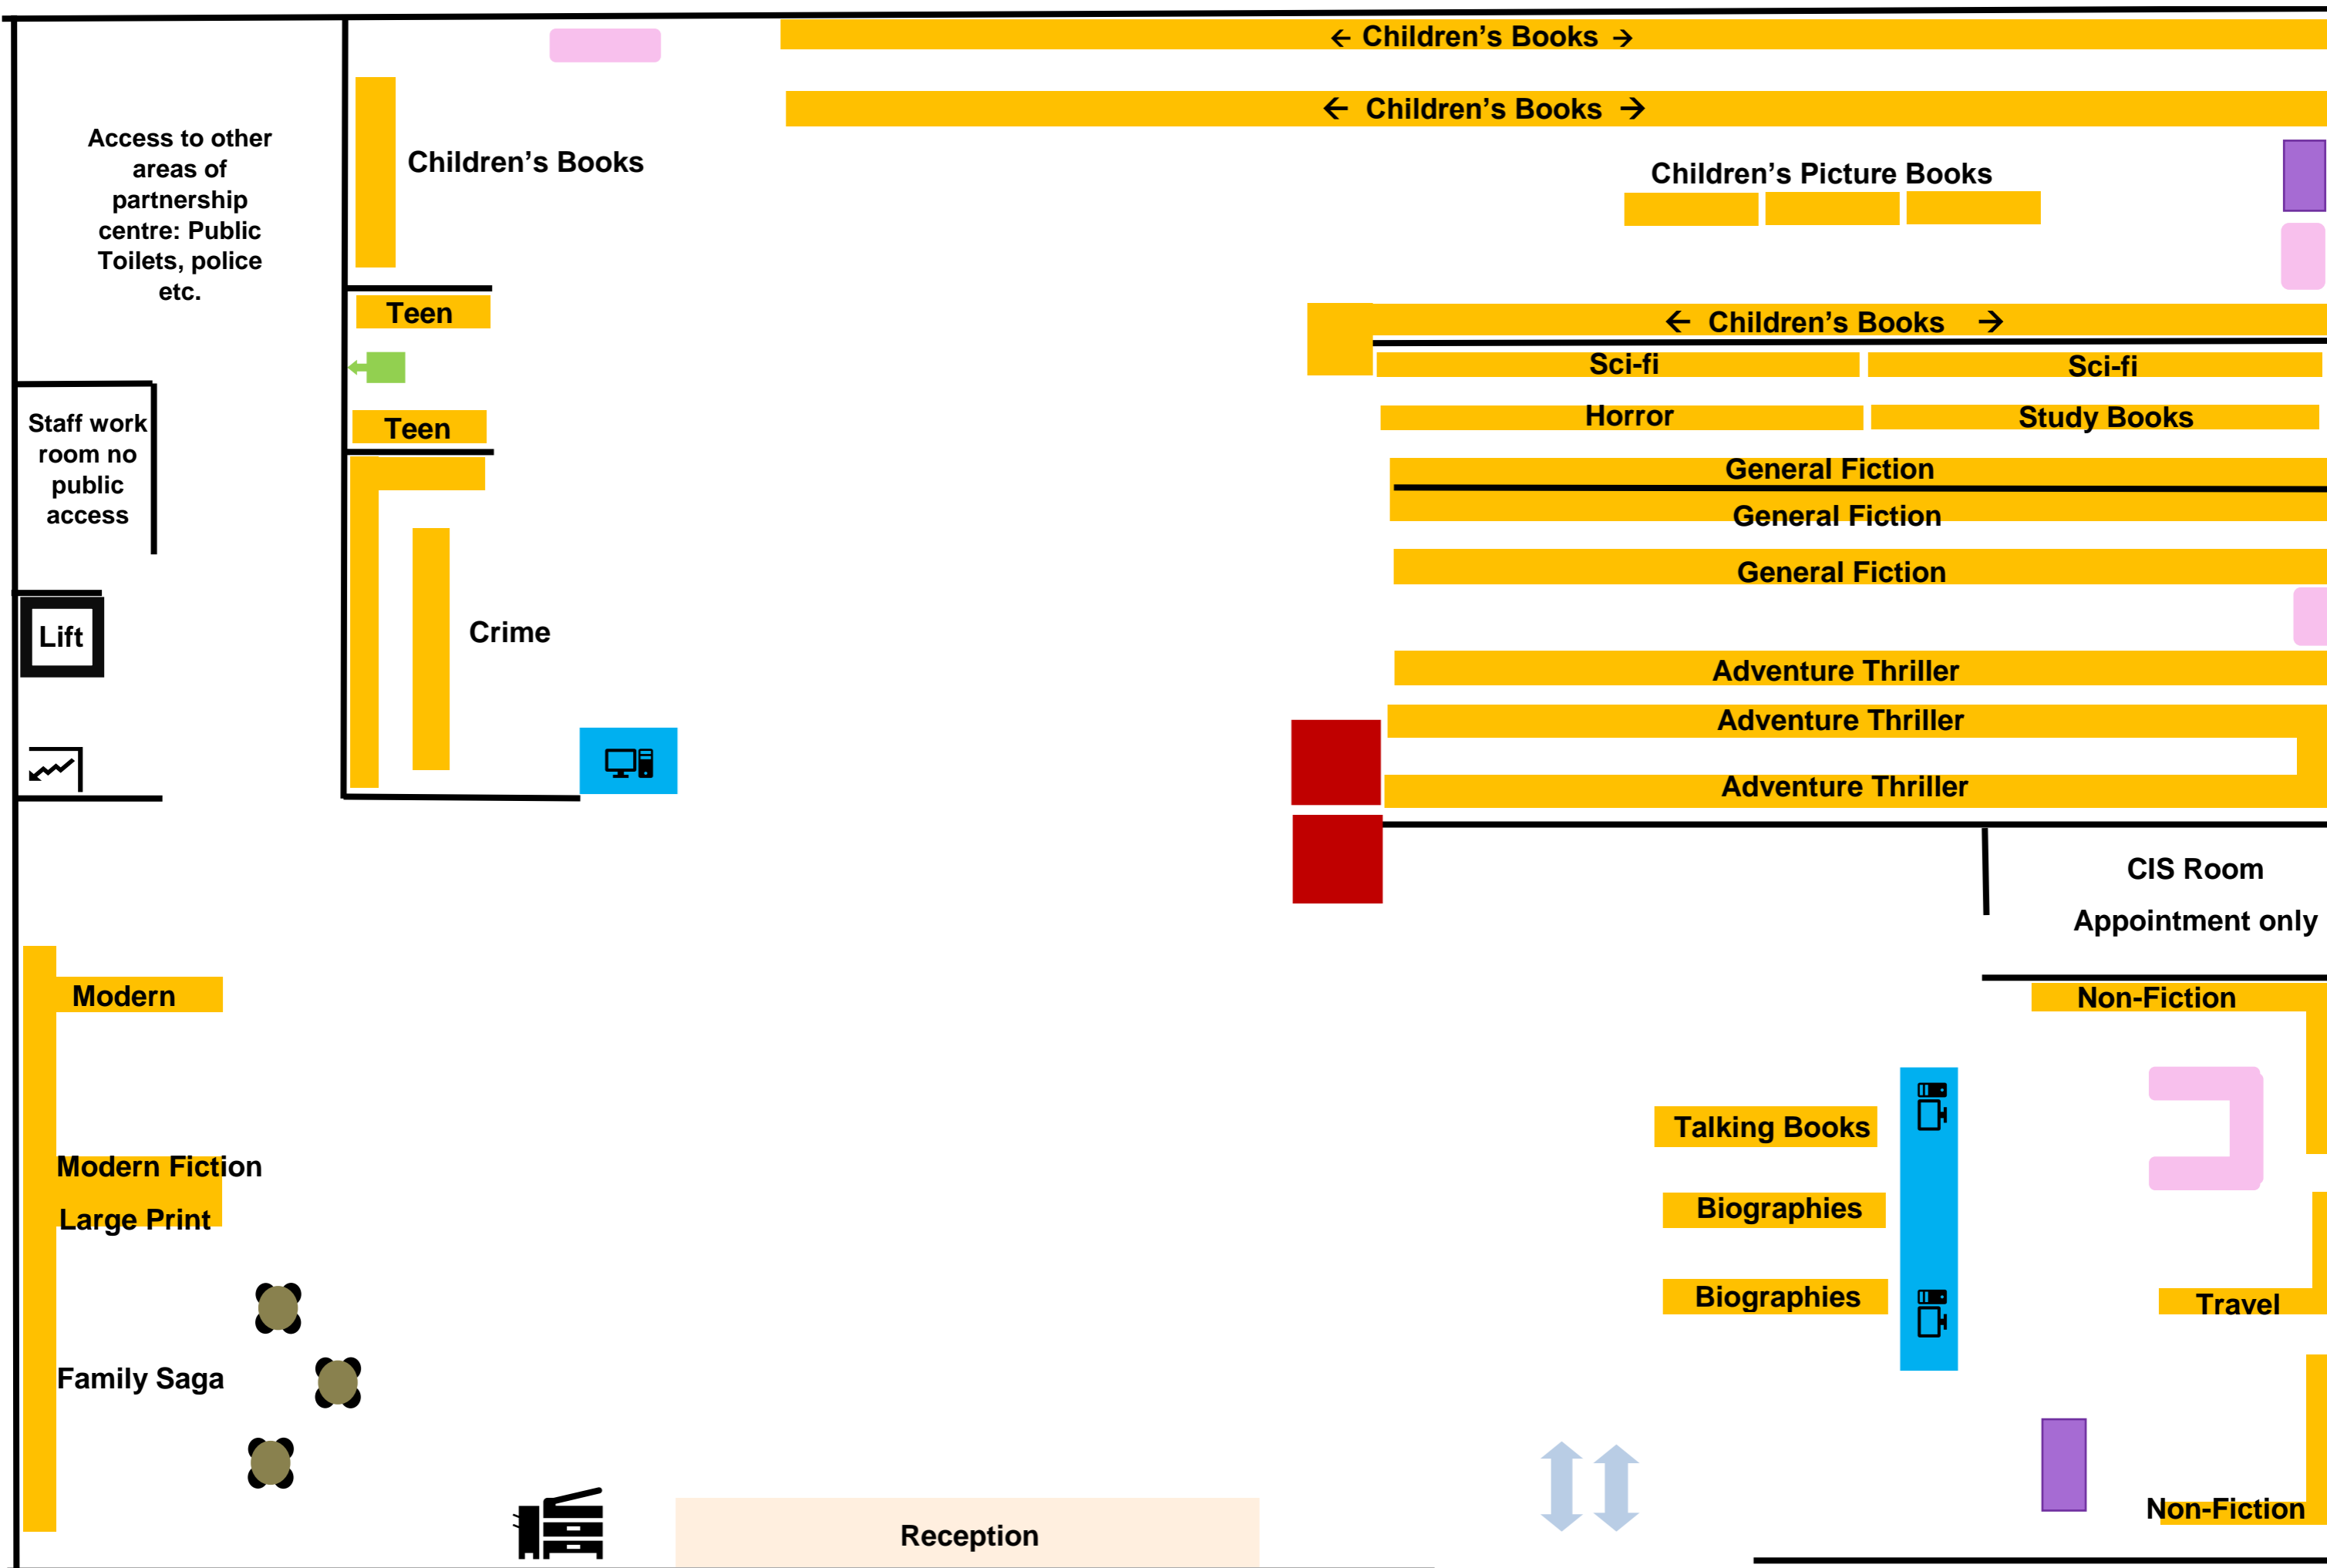

Linlithgow Library Colour Coded Layout Plan

Linlithgow Library Colour Coded Layout Plan

Symbol Key:

Reception Desk

Shelves

Way in and Way out

Printer

Book Spinner

Activity Table

Self Service Kiosk

Emergency Exit

Public PC's

Seating Area

Stairs to upper floor and local history museum