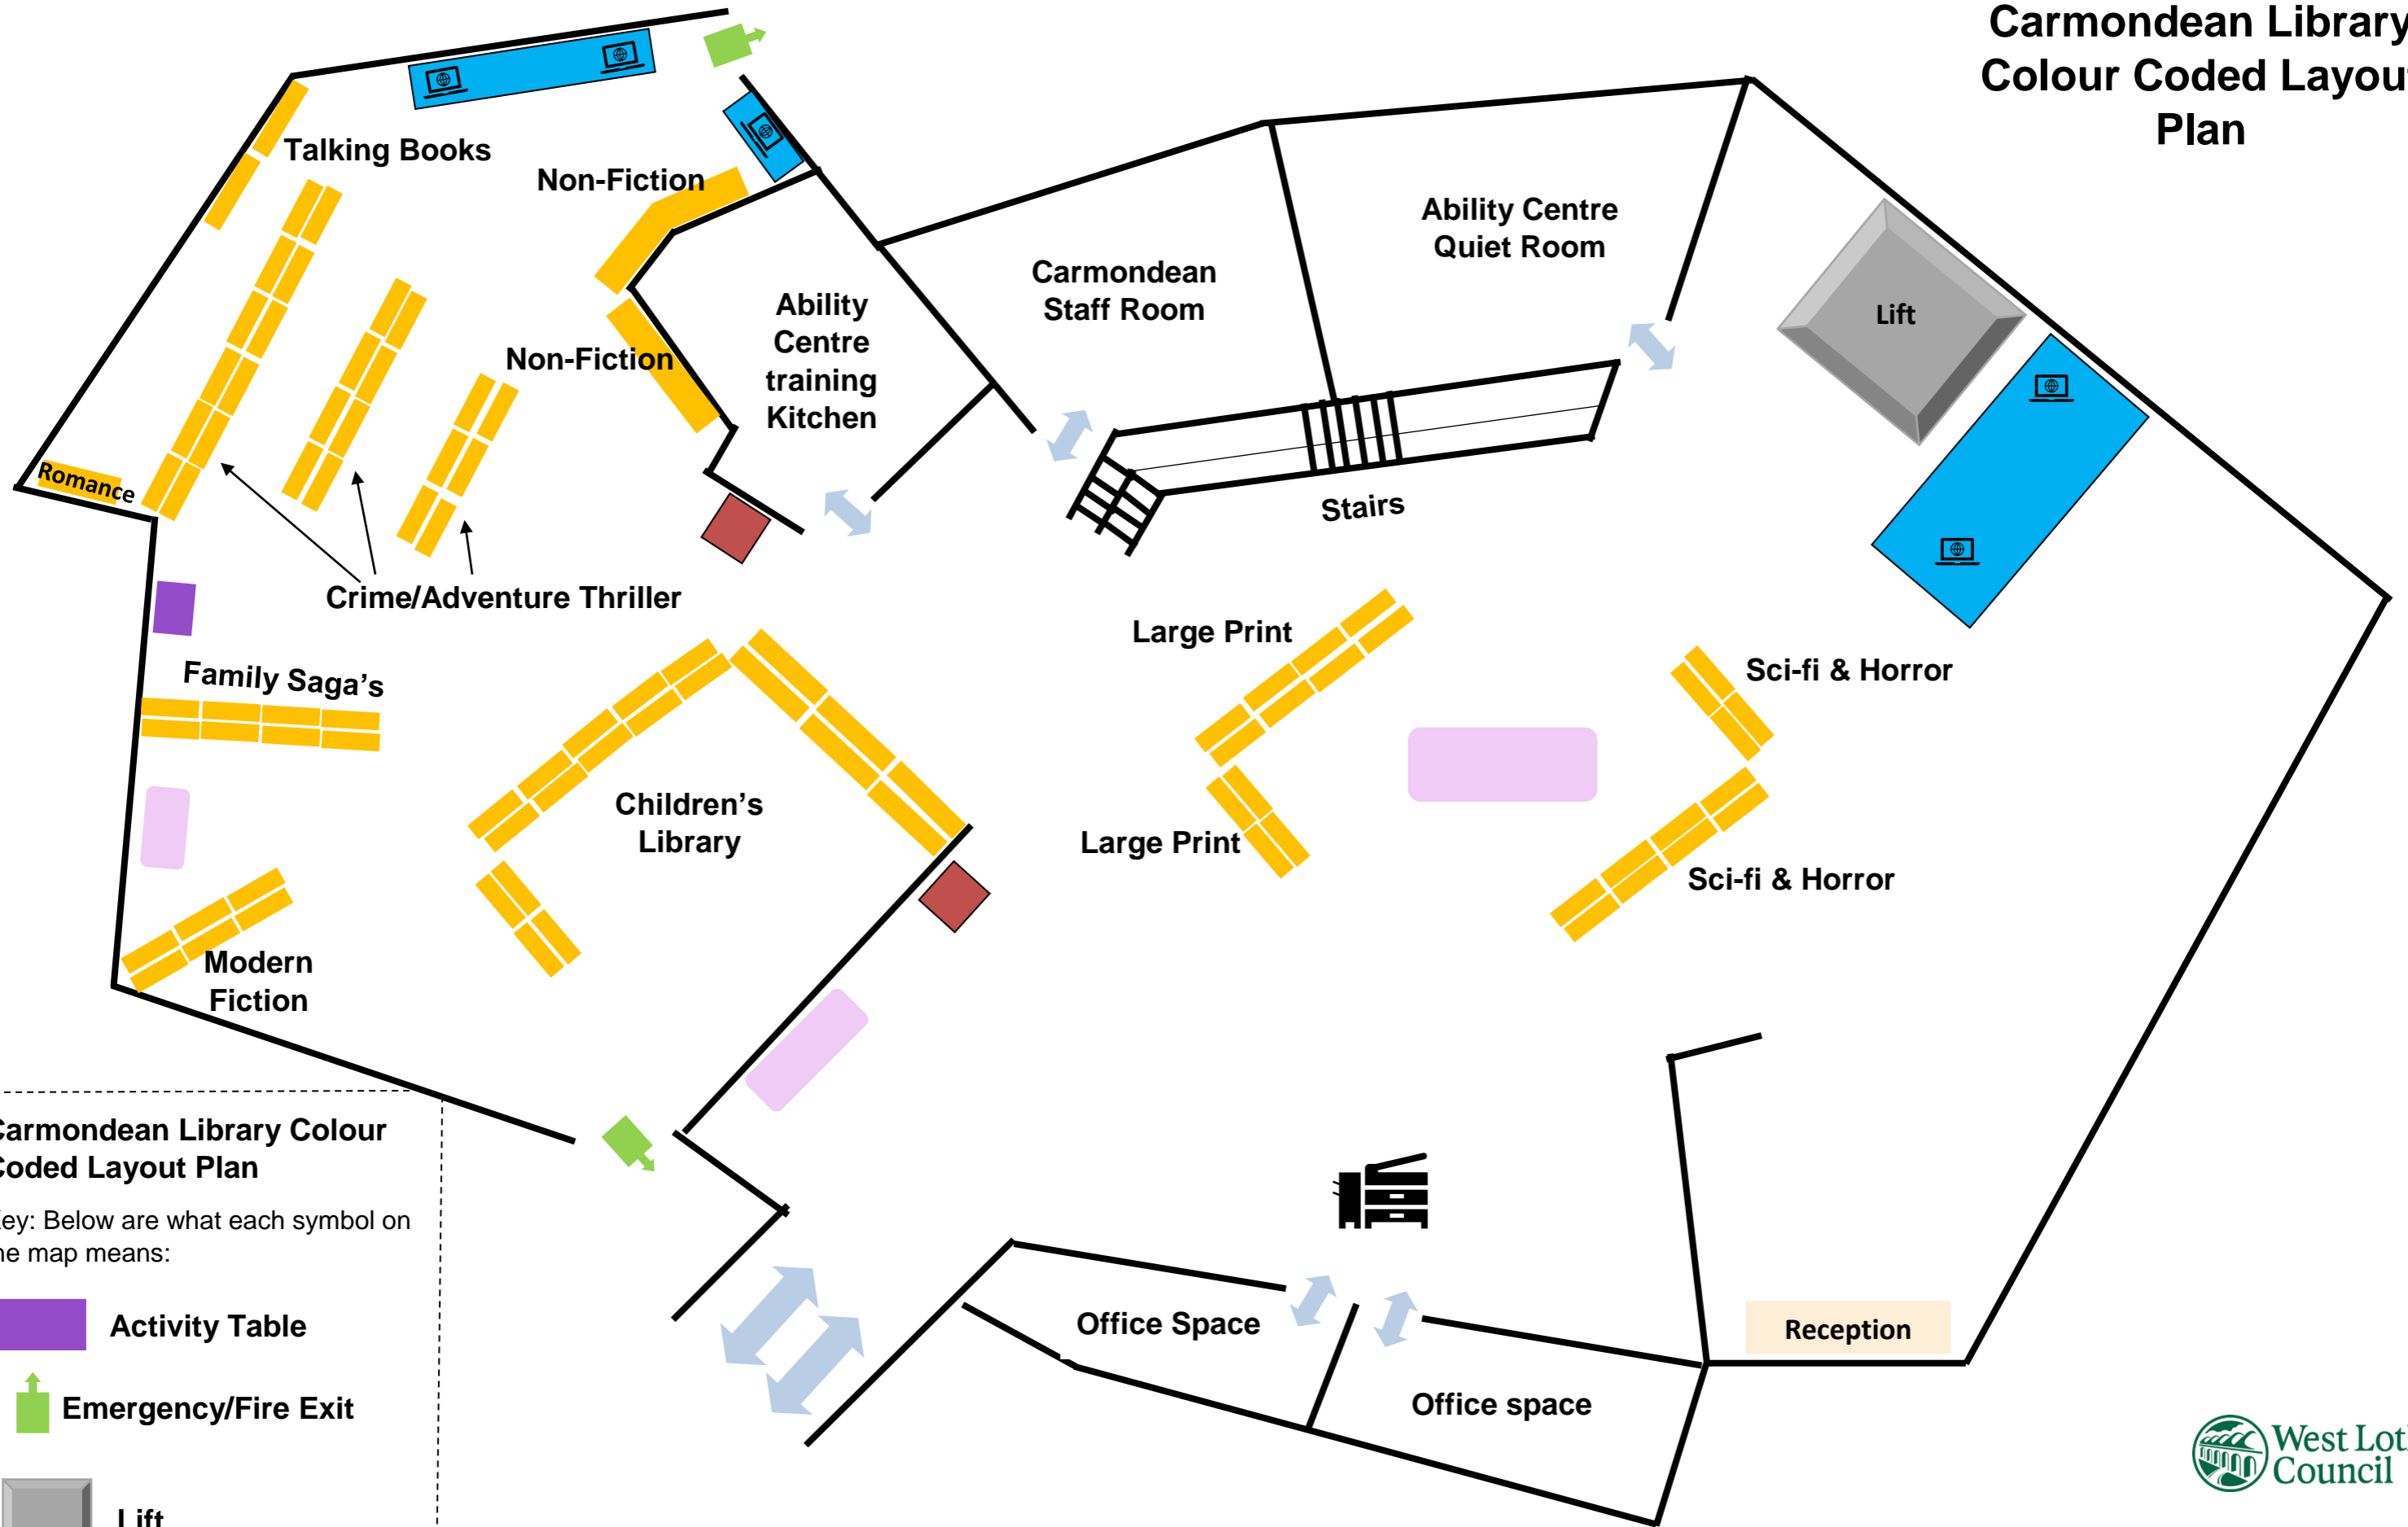

Carmondean Library Colour Coded Layout Plan

Carmondean Library Colour Coded Layout Plan

Key: Below are what each symbol on the map means:

 Activity Table

 Emergency/Fire Exit

 Lift

 Shelves

 Self-service Kiosk

 Reception Desks

 Seating Area

 Way in and way out

 Printer

 Public Computers