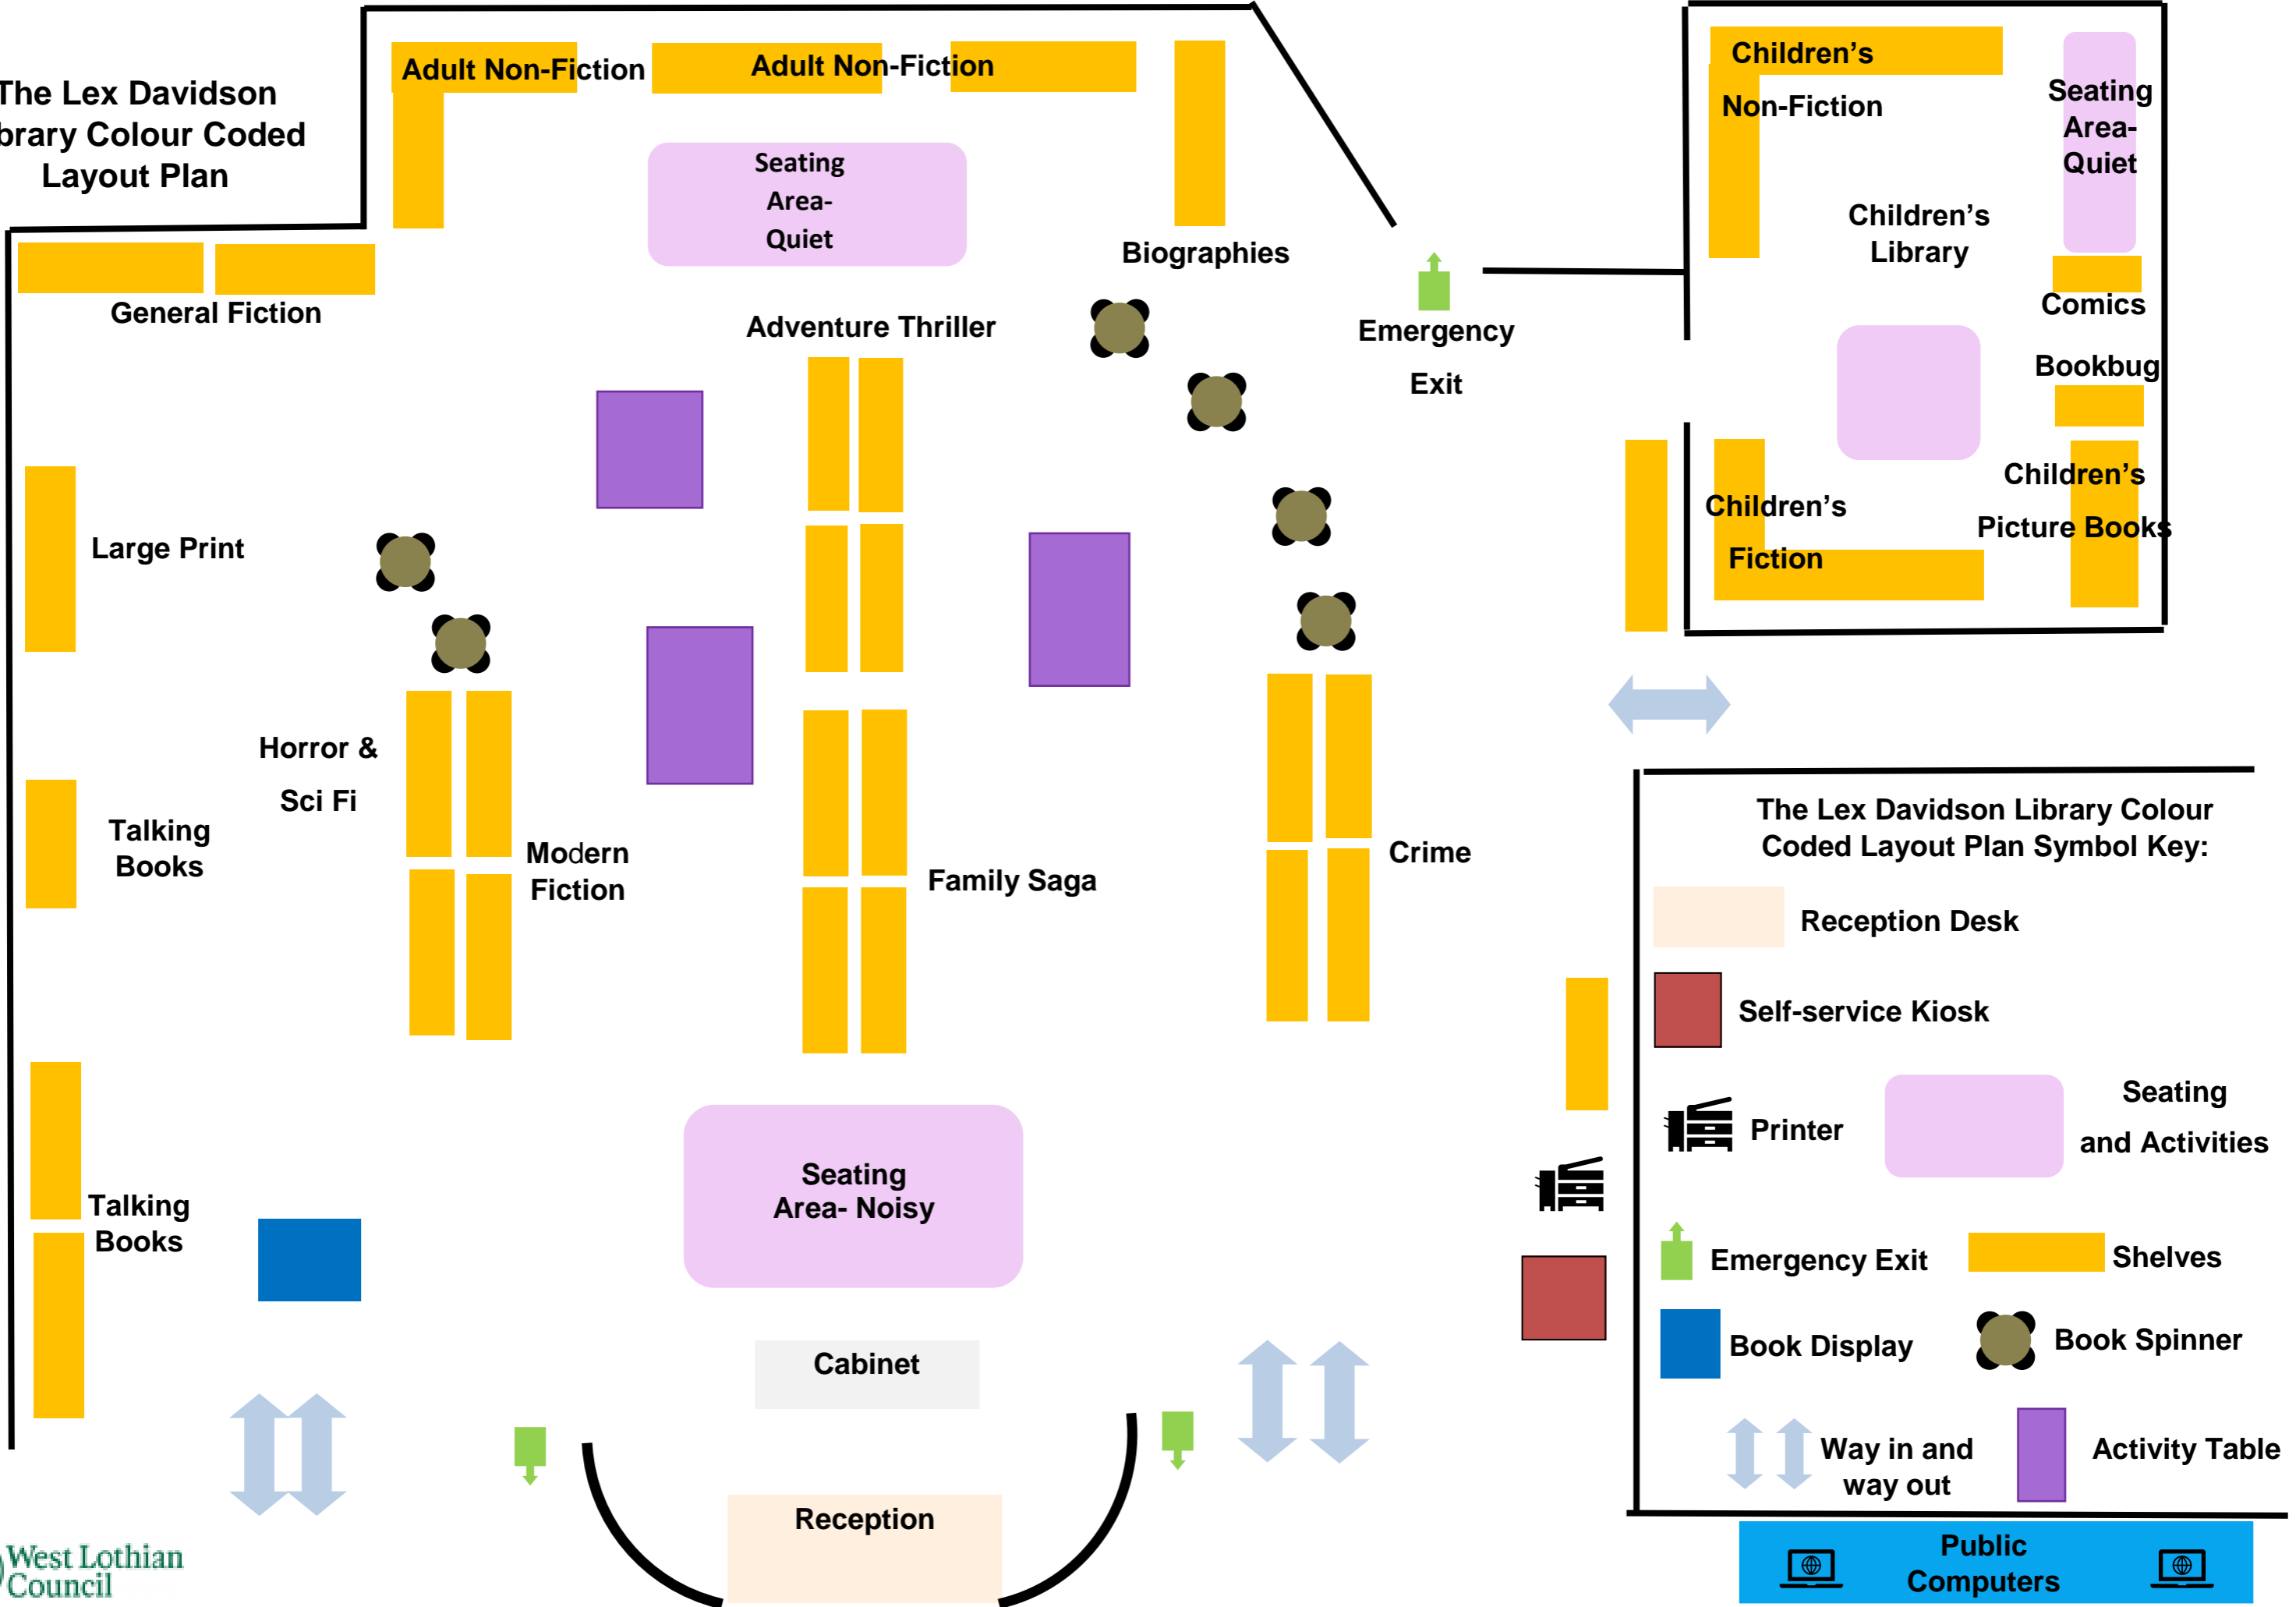

# The Lex Davidson Library Colour Coded Layout Plan

### The Lex Davidson Library Colour Coded Layout Plan Symbol Key:

- Reception Desk
- Self-service Kiosk
- Printer
- Emergency Exit
- Book Display
- Way in and way out
- Seating and Activities
- Shelves
- Book Spinner
- Activity Table