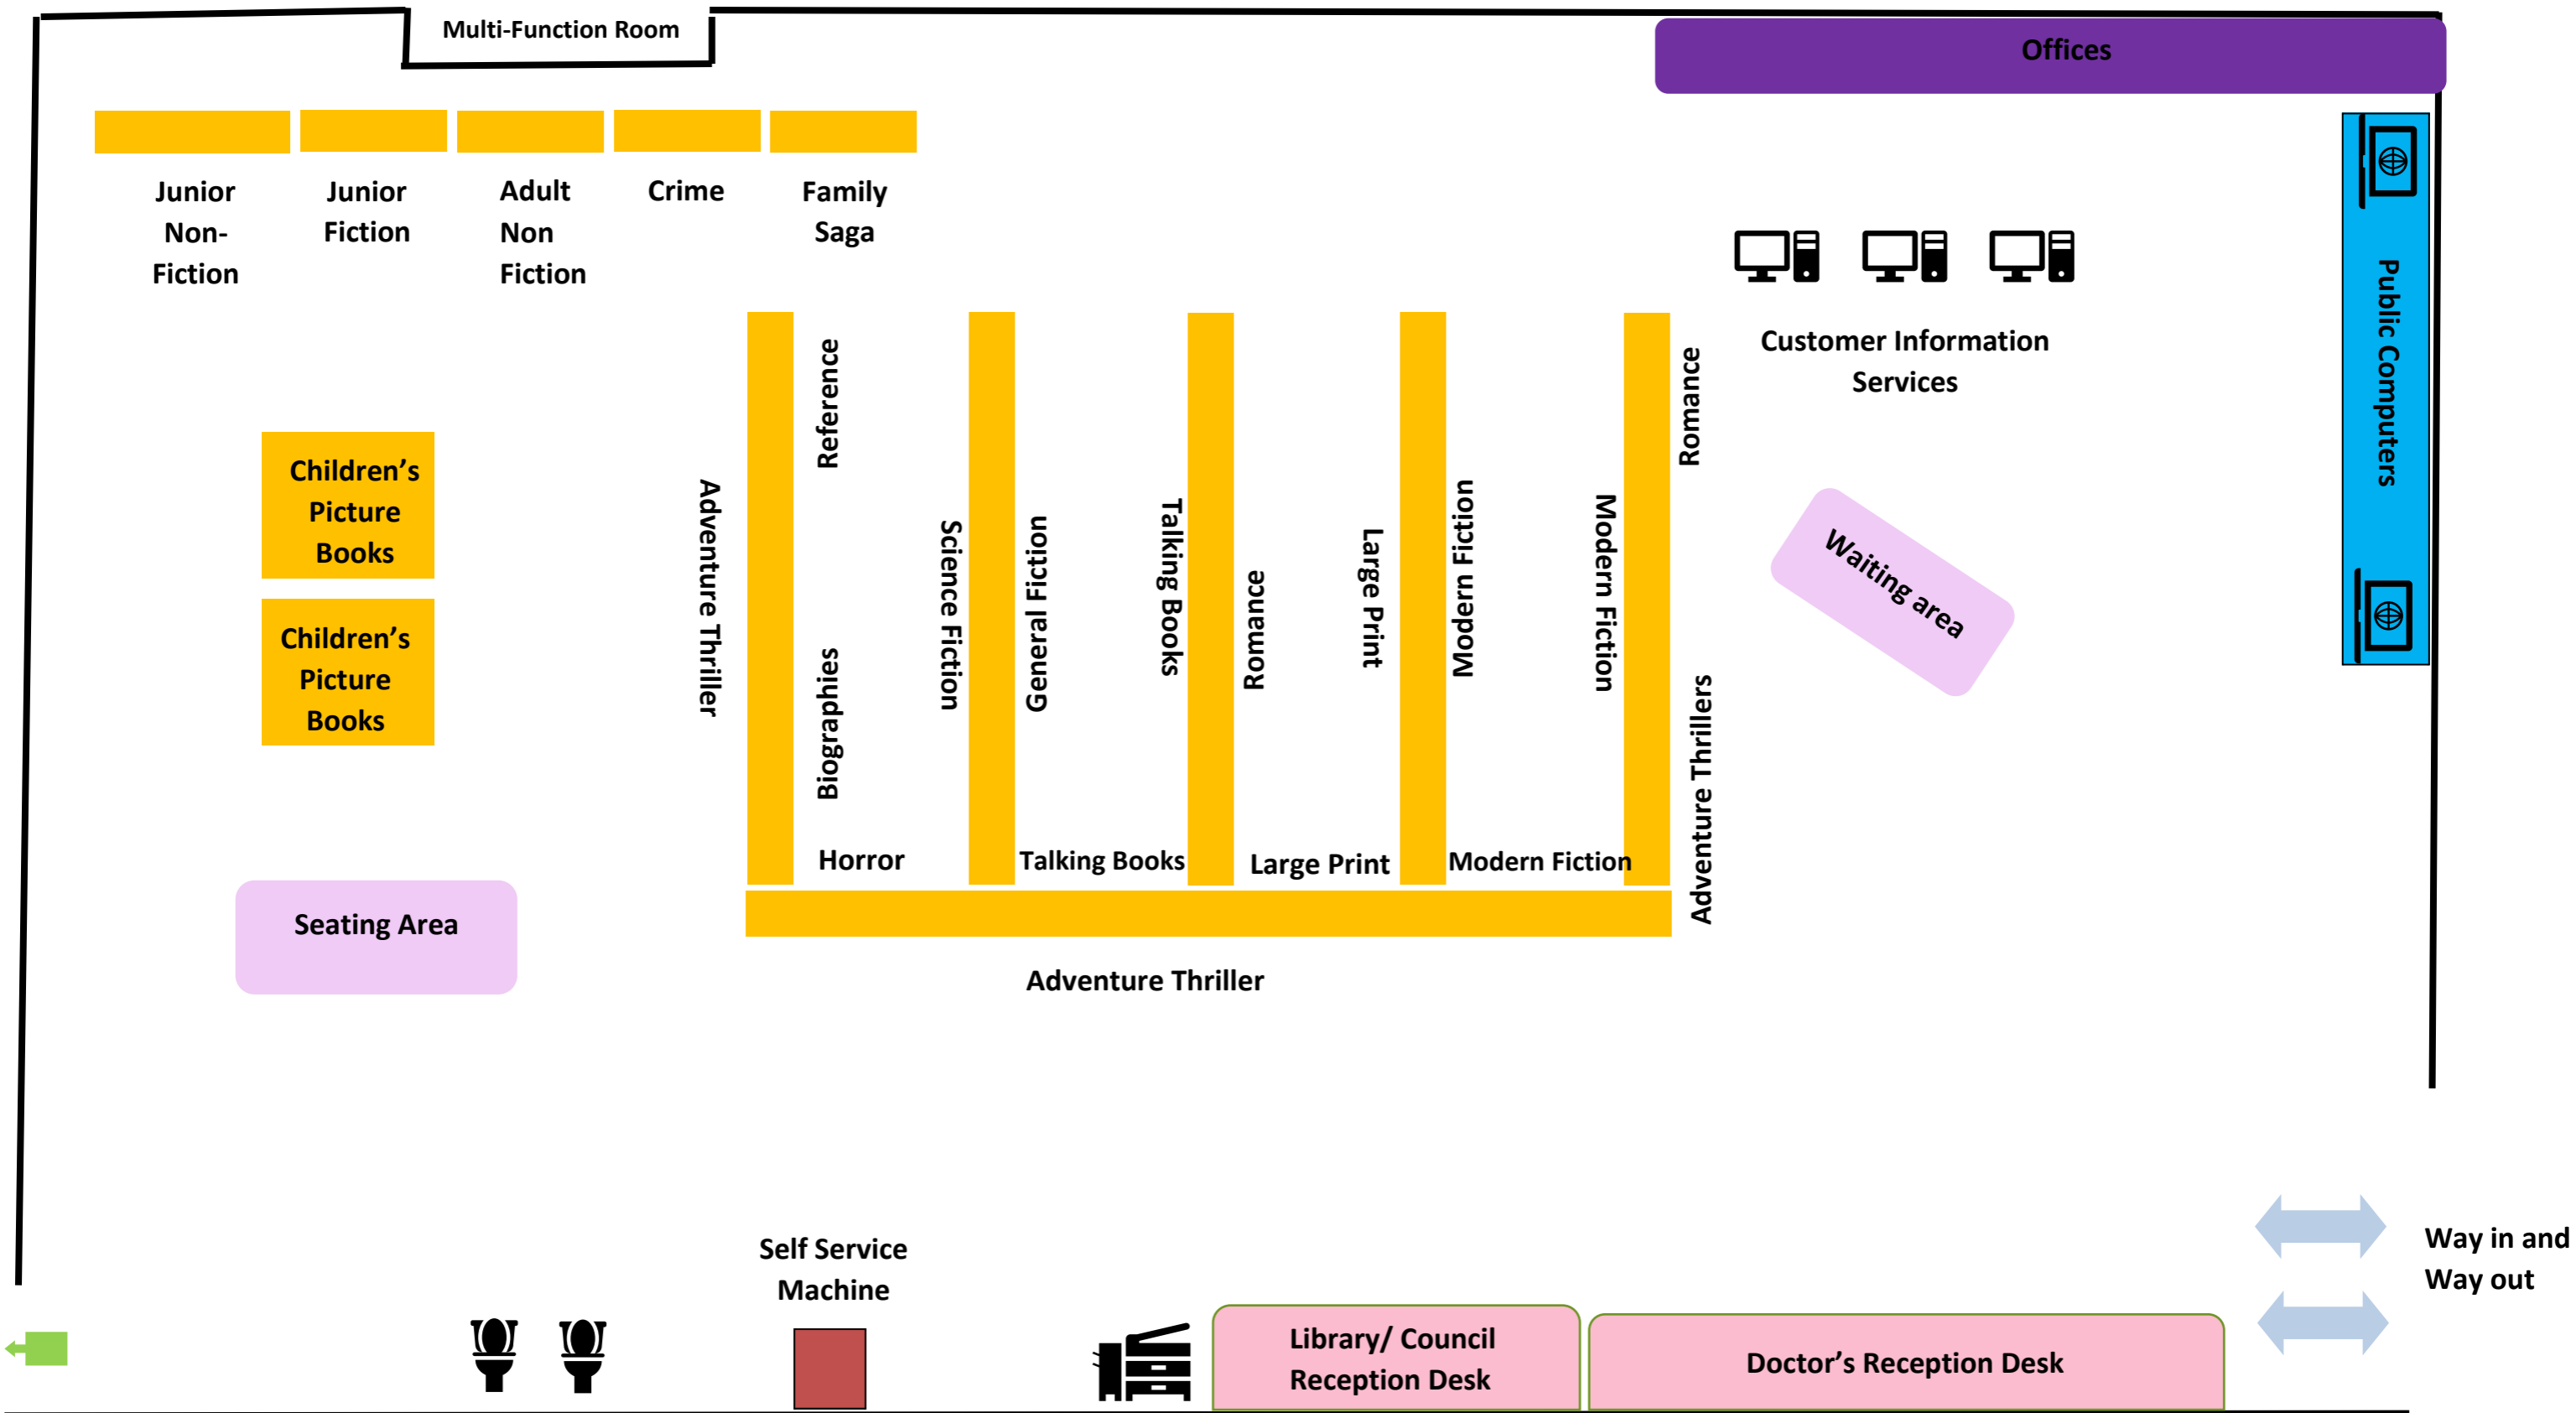

Blackburn Library Colour Coded Layout Plan

 Seating / waiting area
 Emergency Exit
 Shelves
 Way in and way out
 Self-service Kiosk
 Public Toilets

 Offices
 Customer information Services
 Public Computers
 Photocopier
 Reception Desks