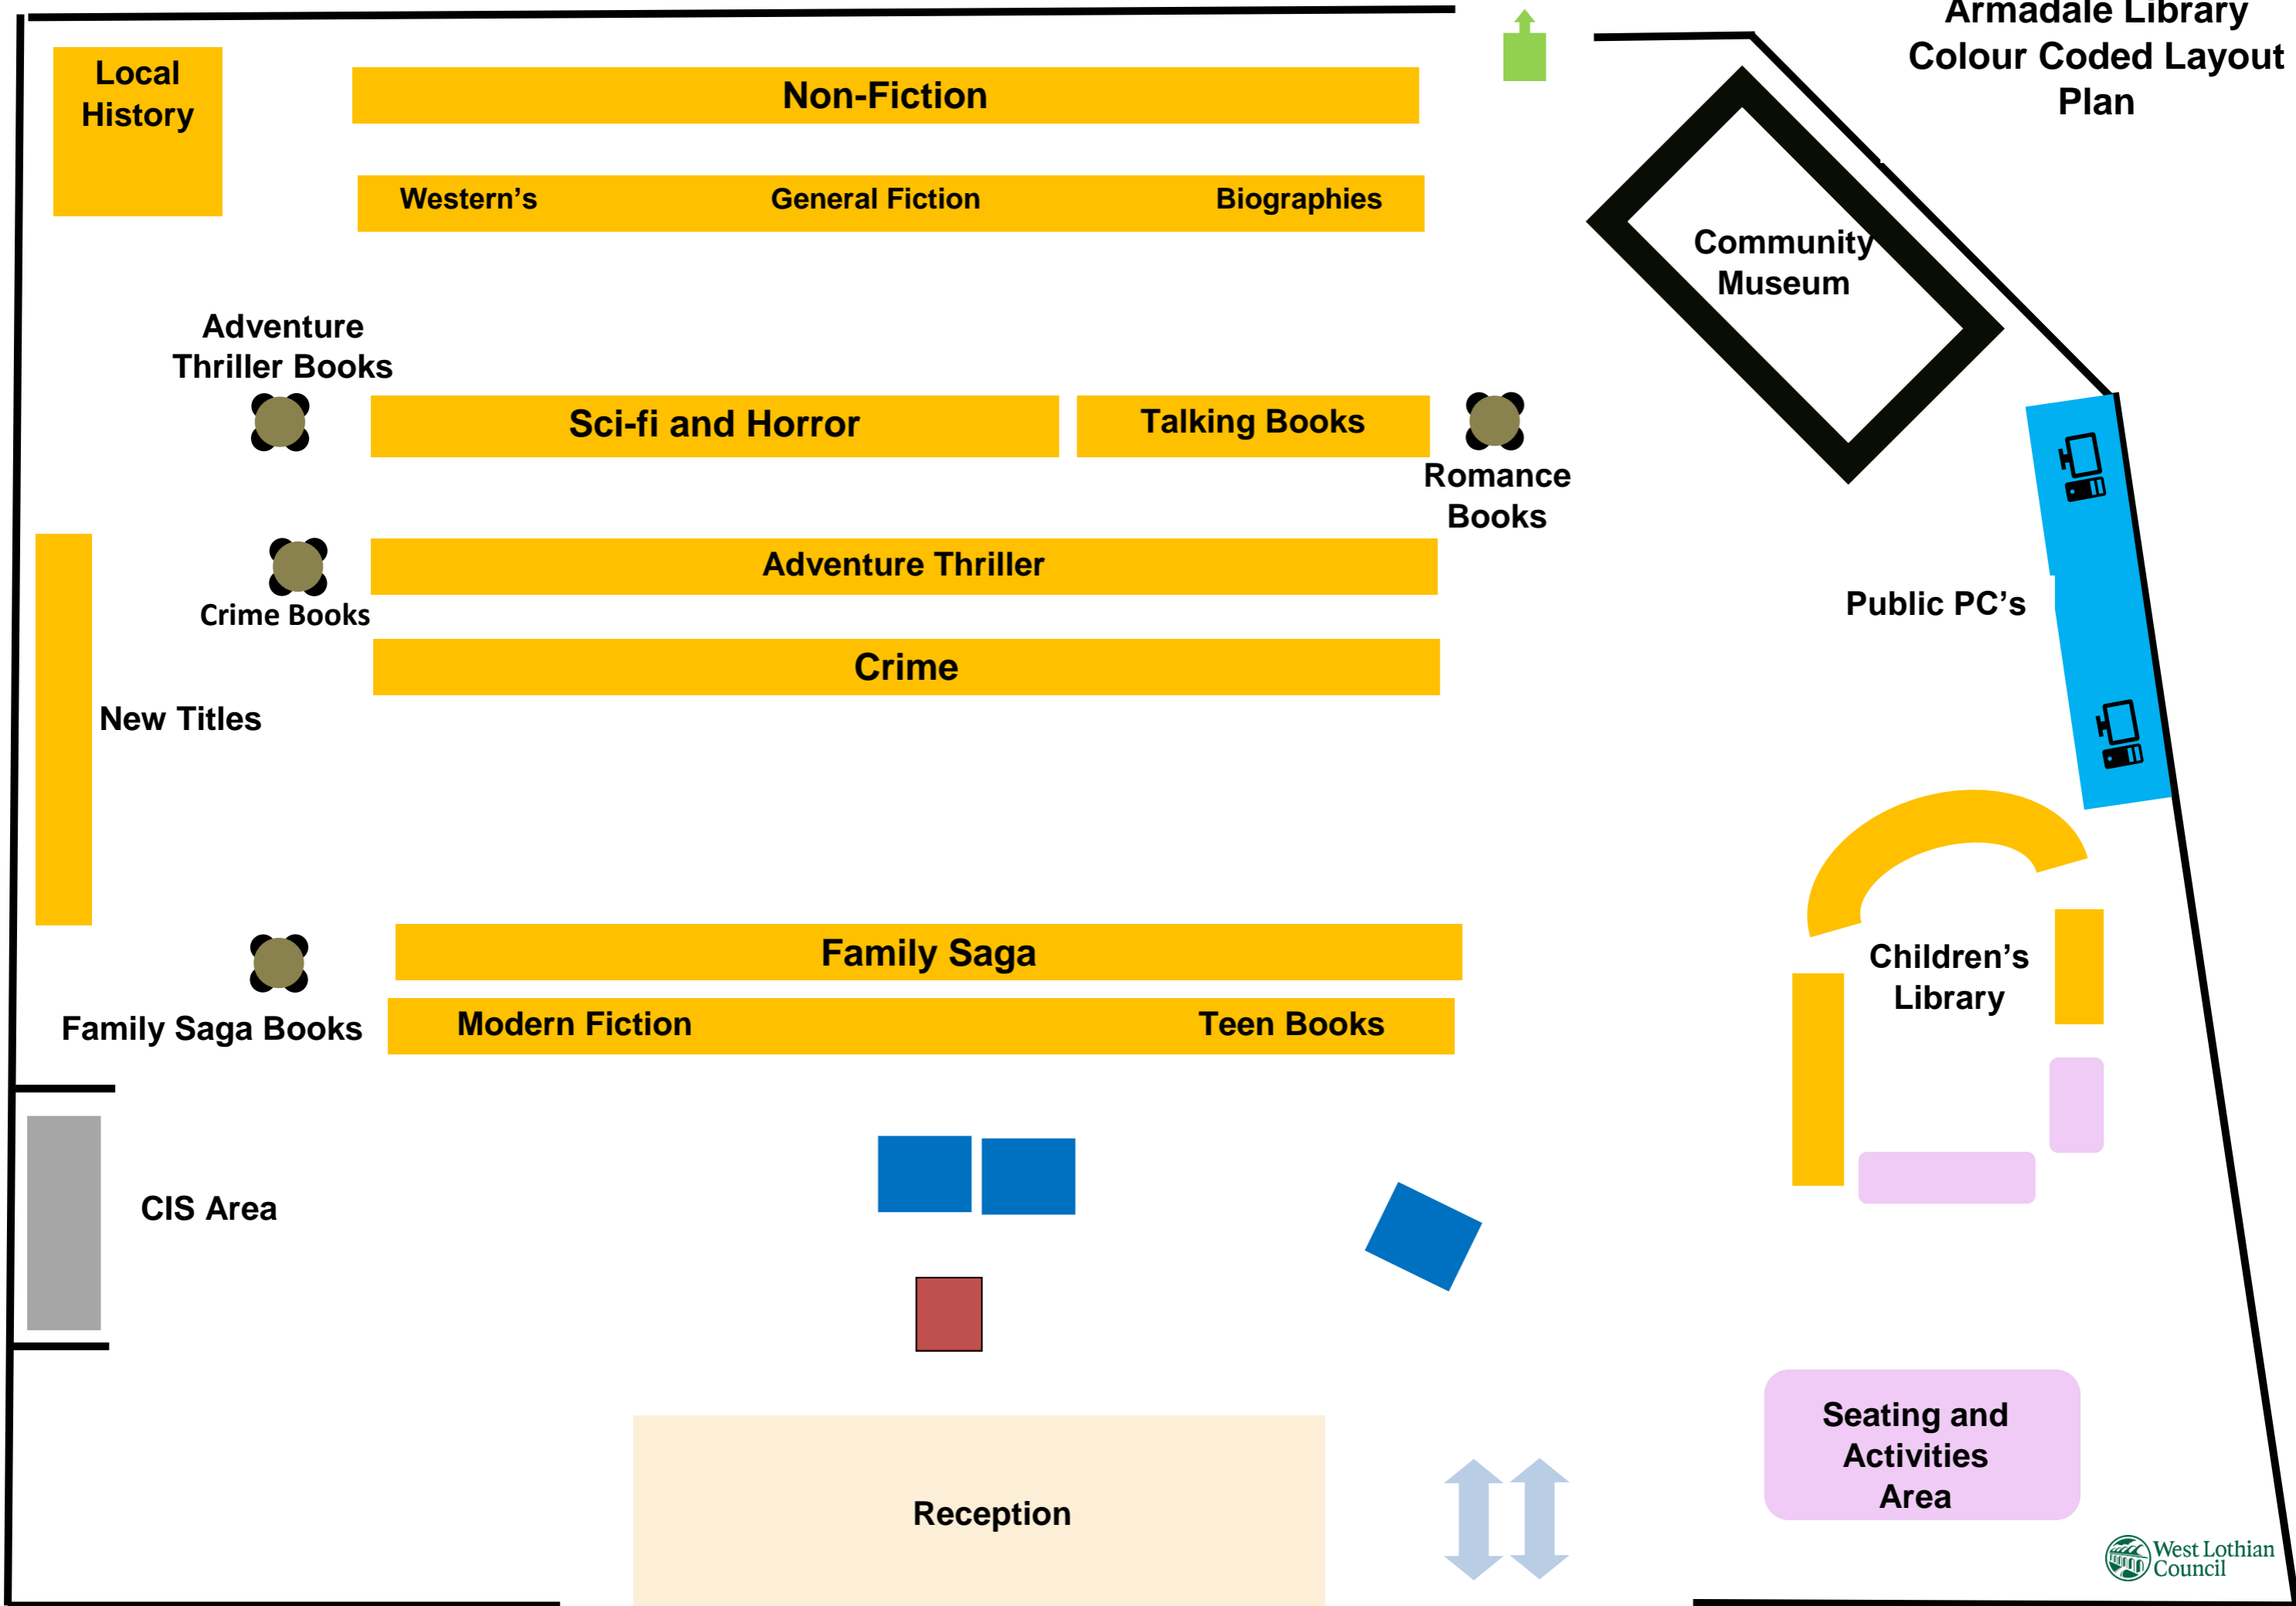

Armadale Library  
Colour Coded Layout  
Plan

# Armadale Library Colour Coded Layout Plan:

The key below explains what each symbol means on the Layout Plan: