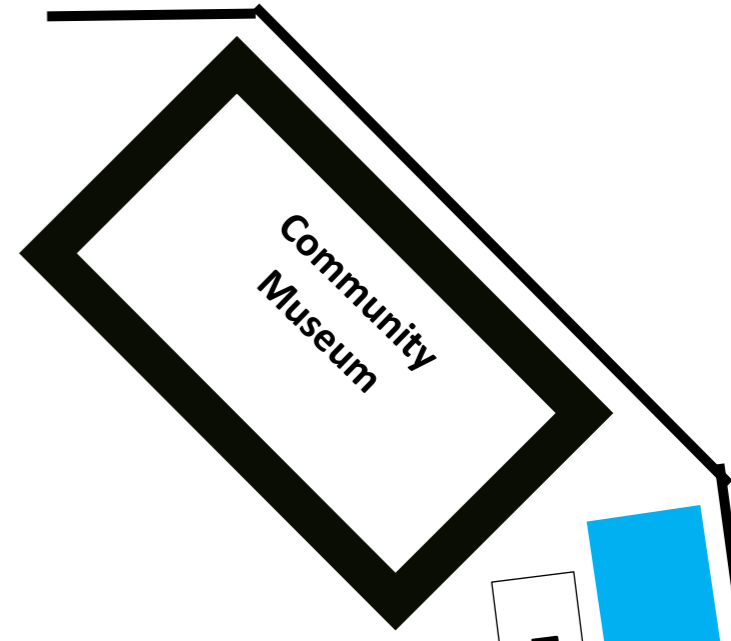

Reception Desk

Way in and Way out

Public PCs

# Armadale Library Colour Coded Layout Plan:

The key below explains what each symbol means on the Layout Plan: