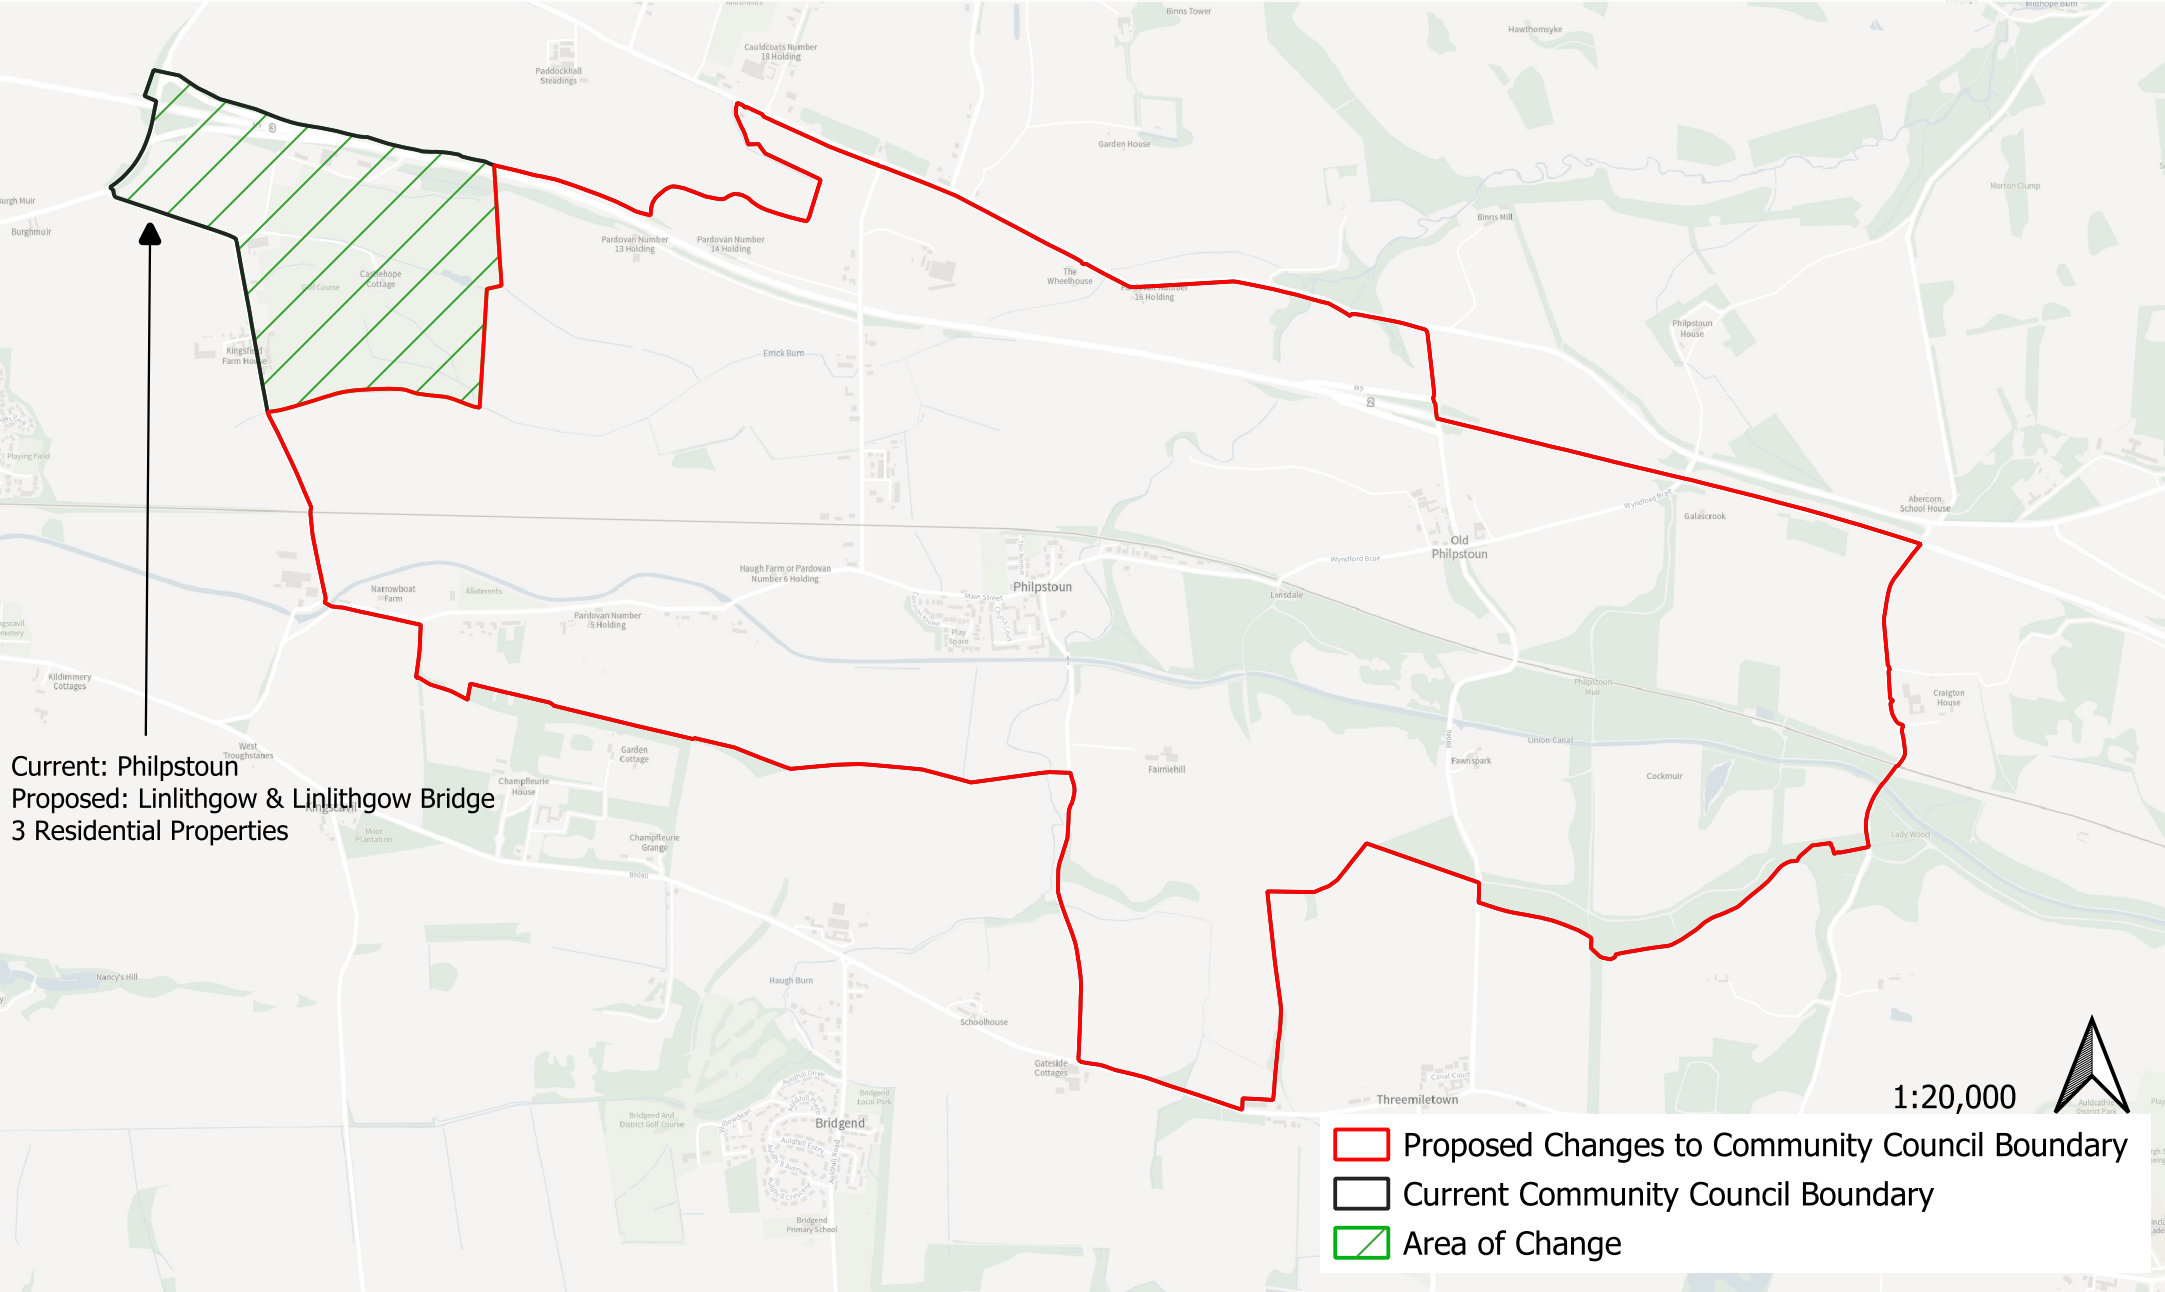

Philpstoun

Community Council Boundary Review 2024

Current: Philpstoun
Proposed: Linlithgow & Linlithgow Bridge
3 Residential Properties

-  Proposed Changes to Community Council Boundary
-  Current Community Council Boundary
-  Area of Change