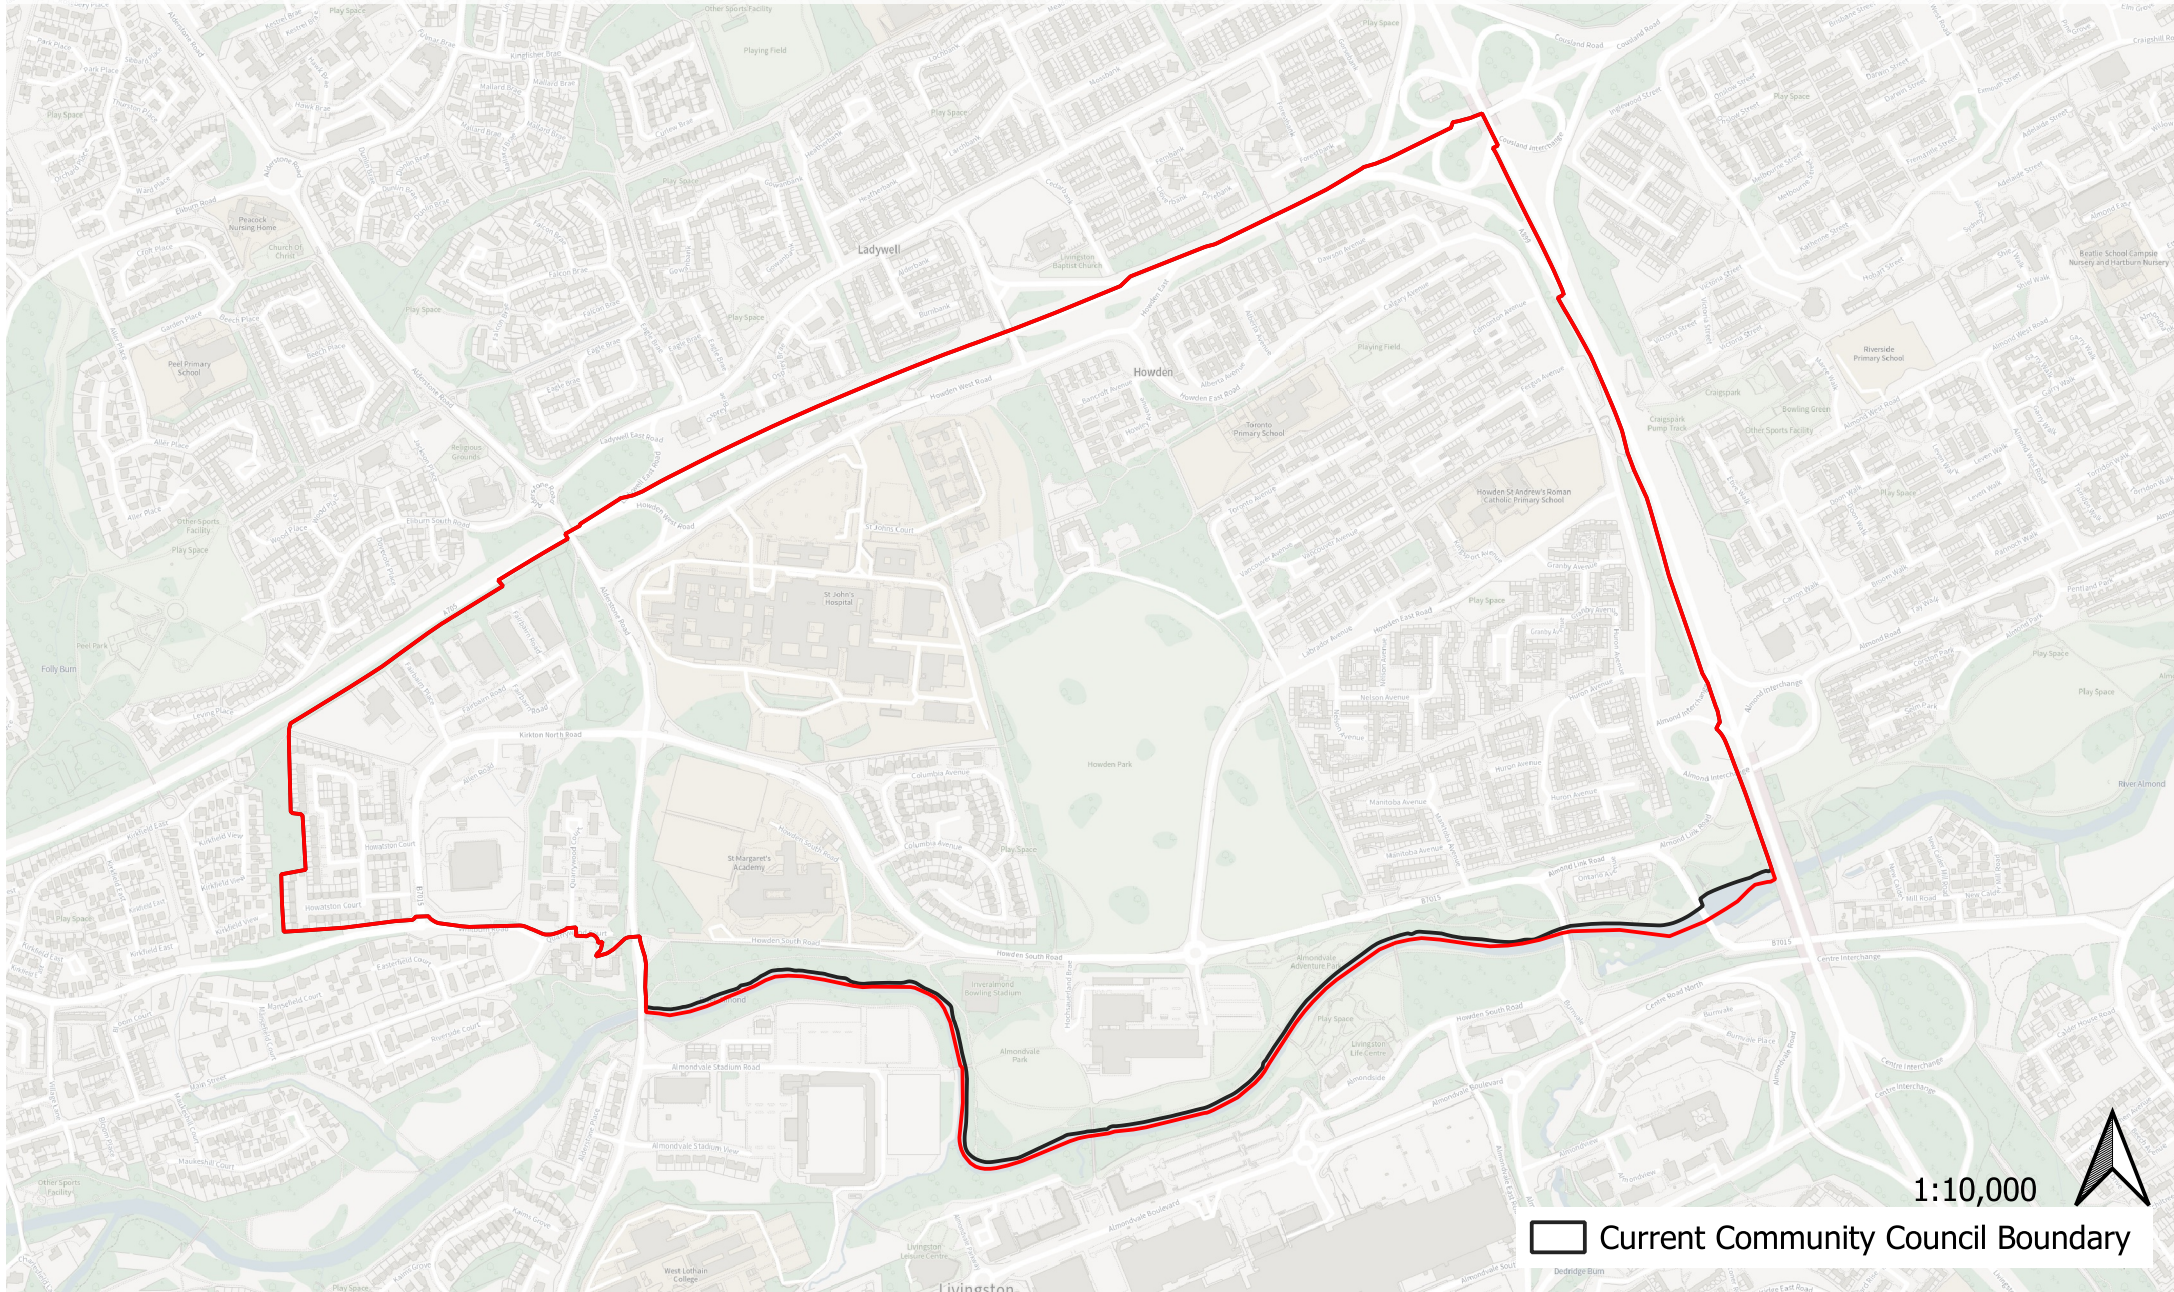

Howden Community Council Boundary Review 2024

1:10,000

 Current Community Council Boundary