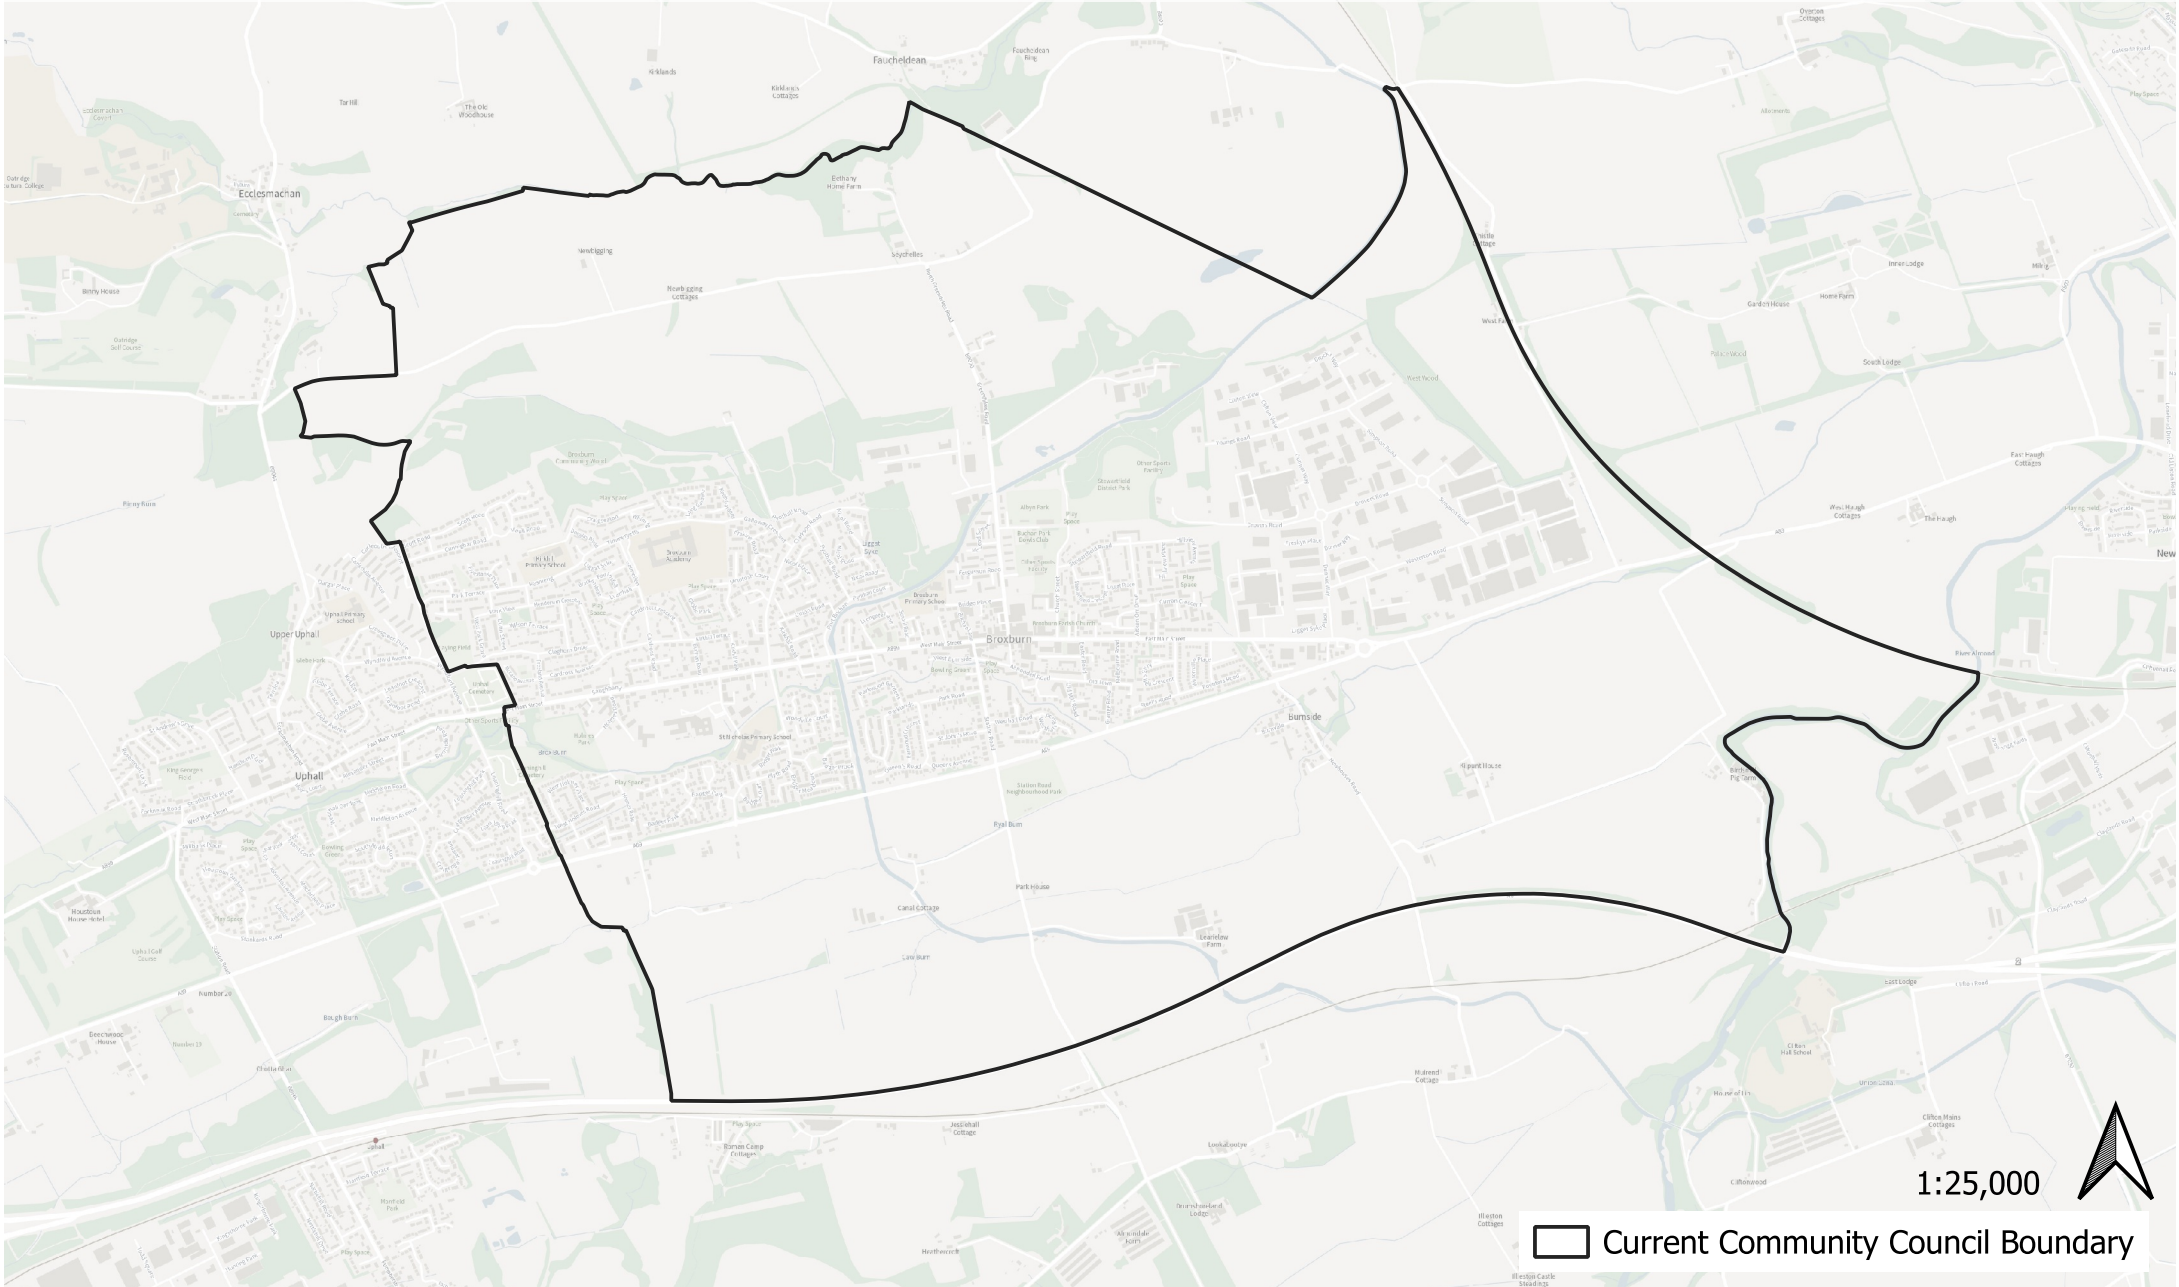

Broxburn Community Council Boundary Review 2024

1:25,000

 Current Community Council Boundary