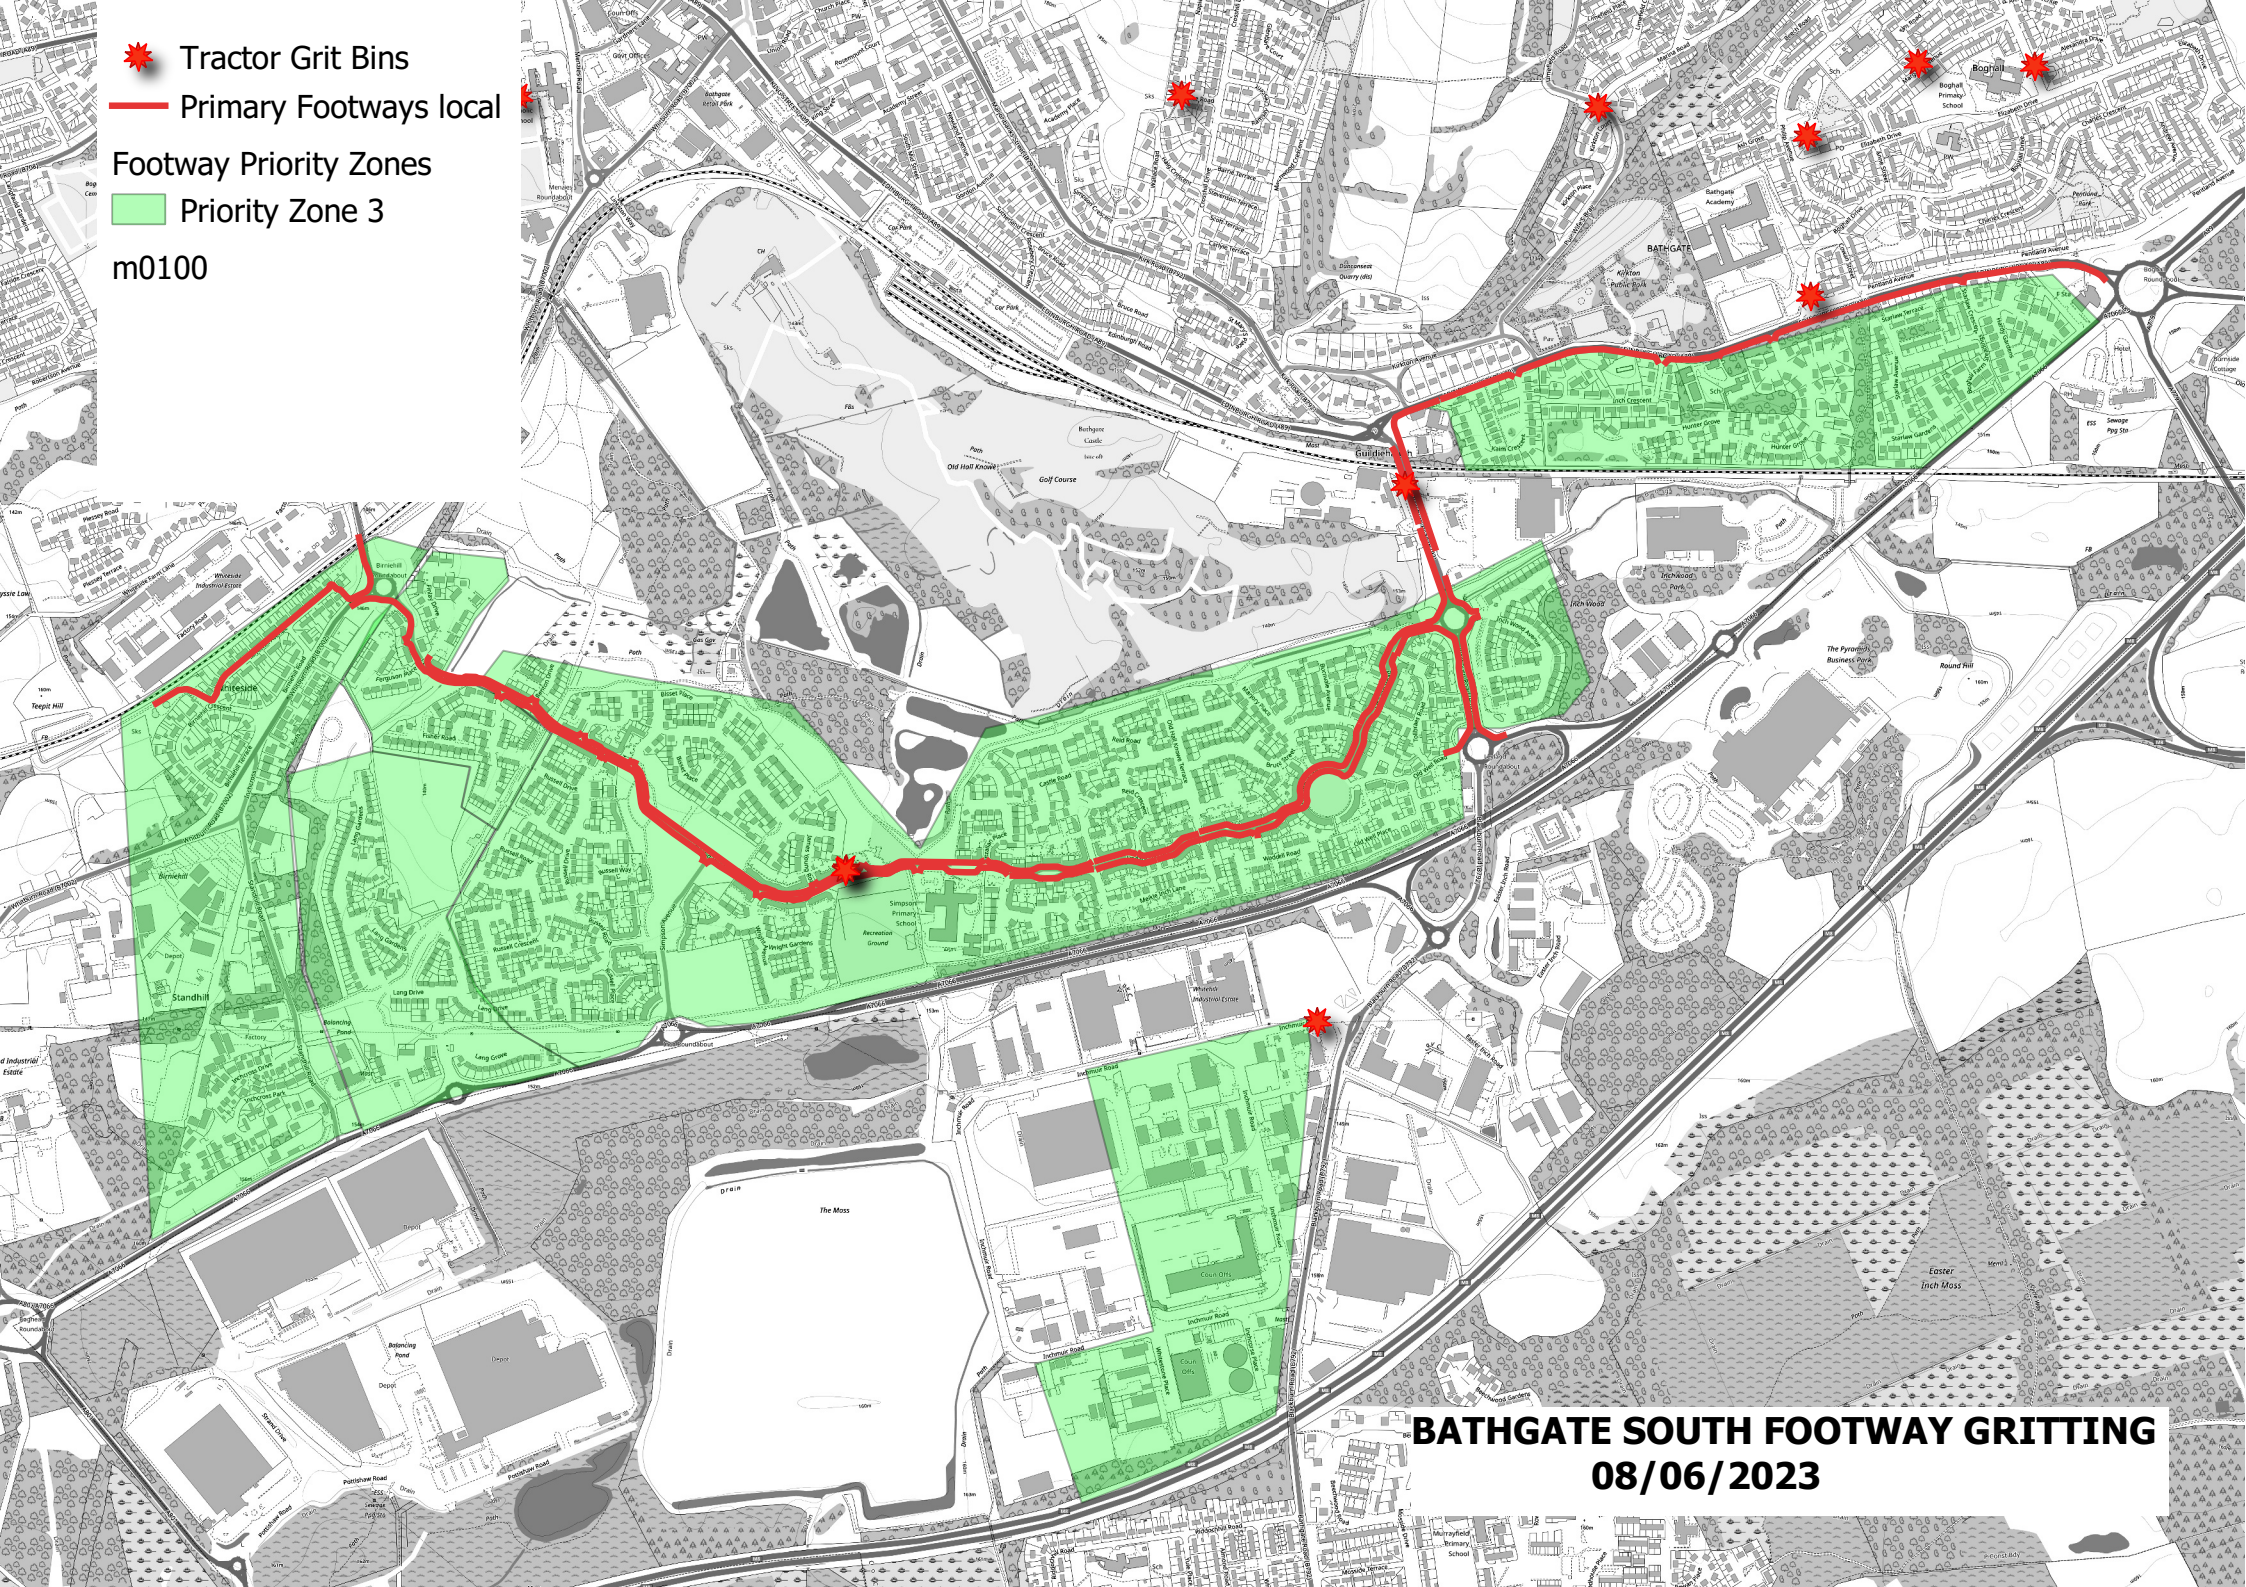

- ✳ Tractor Grit Bins
- Primary Footways local
- Footway Priority Zones
- Priority Zone 3
- m0100

**BATHGATE SOUTH FOOTWAY GRITTING
08/06/2023**