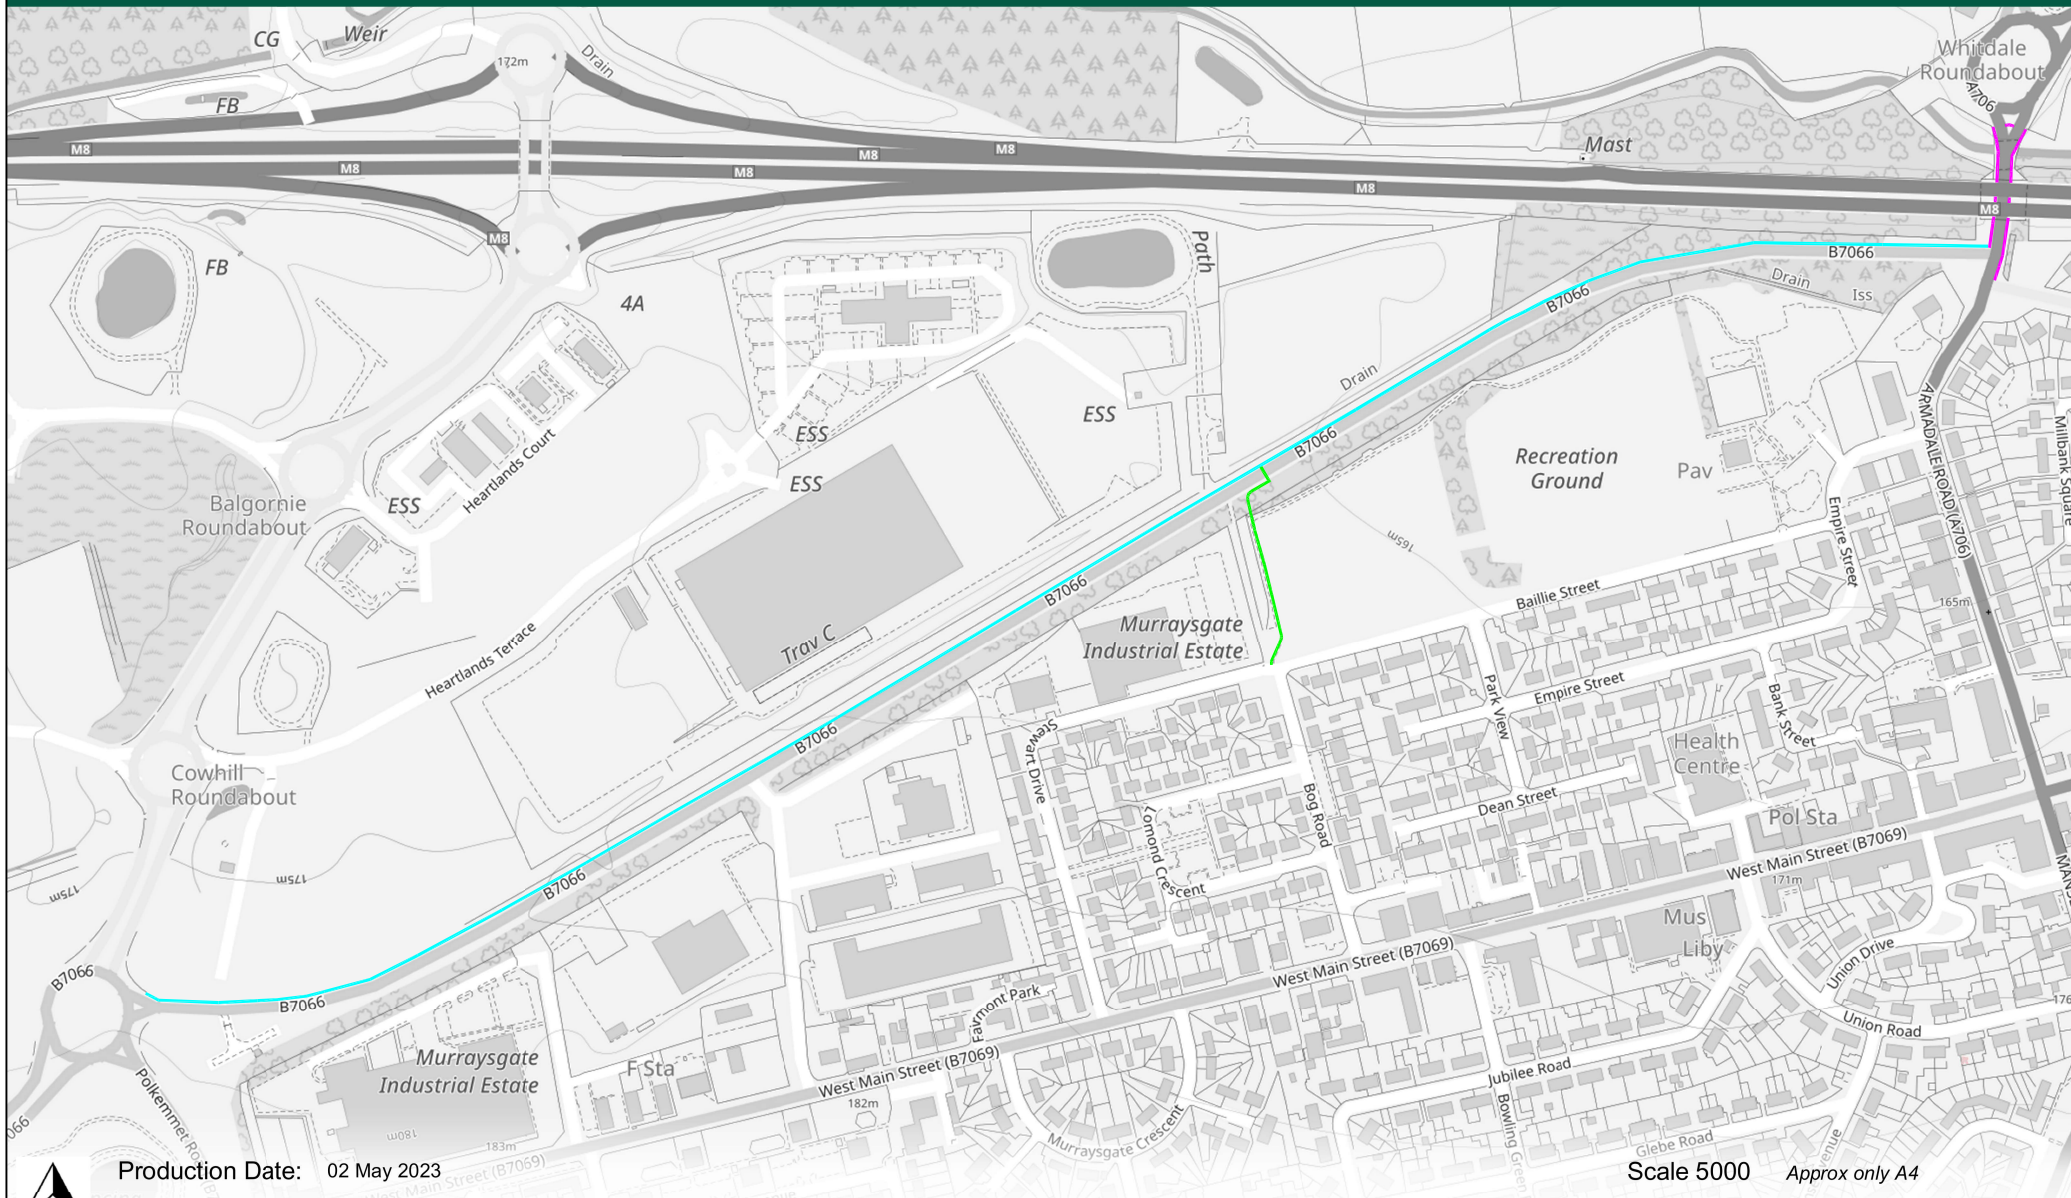

B7066 Heartlands to Whitdale

Proposed shared use pathway

Production Date: 02 May 2023

Scale 5000 Approx only A4

© West Lothian Council 2023

© Crown copyright and database right 2023. All rights reserved. Ordnance Survey Licence number 100037194

Notes

- Proposed B7066 Heartlands to A706 shared use pathway
- Proposed link to B7066 from King George V Playing Fields
- Proposed connection from B7066 to Whitdale Roundabout