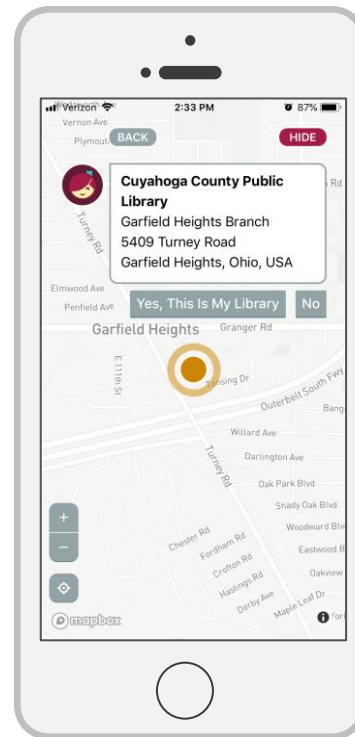

Getting Started with Libby

The one-tap magazine app from your local library

Brought to you by your local library, and built with  by OverDrive.
Borrow magazines instantly.

Recap

How to get started with Libby:

1. Install the app
2. Find your library
3. Sign in with your library card

Your library card is automatically saved when you sign in.

OverDrive[®]

magazines