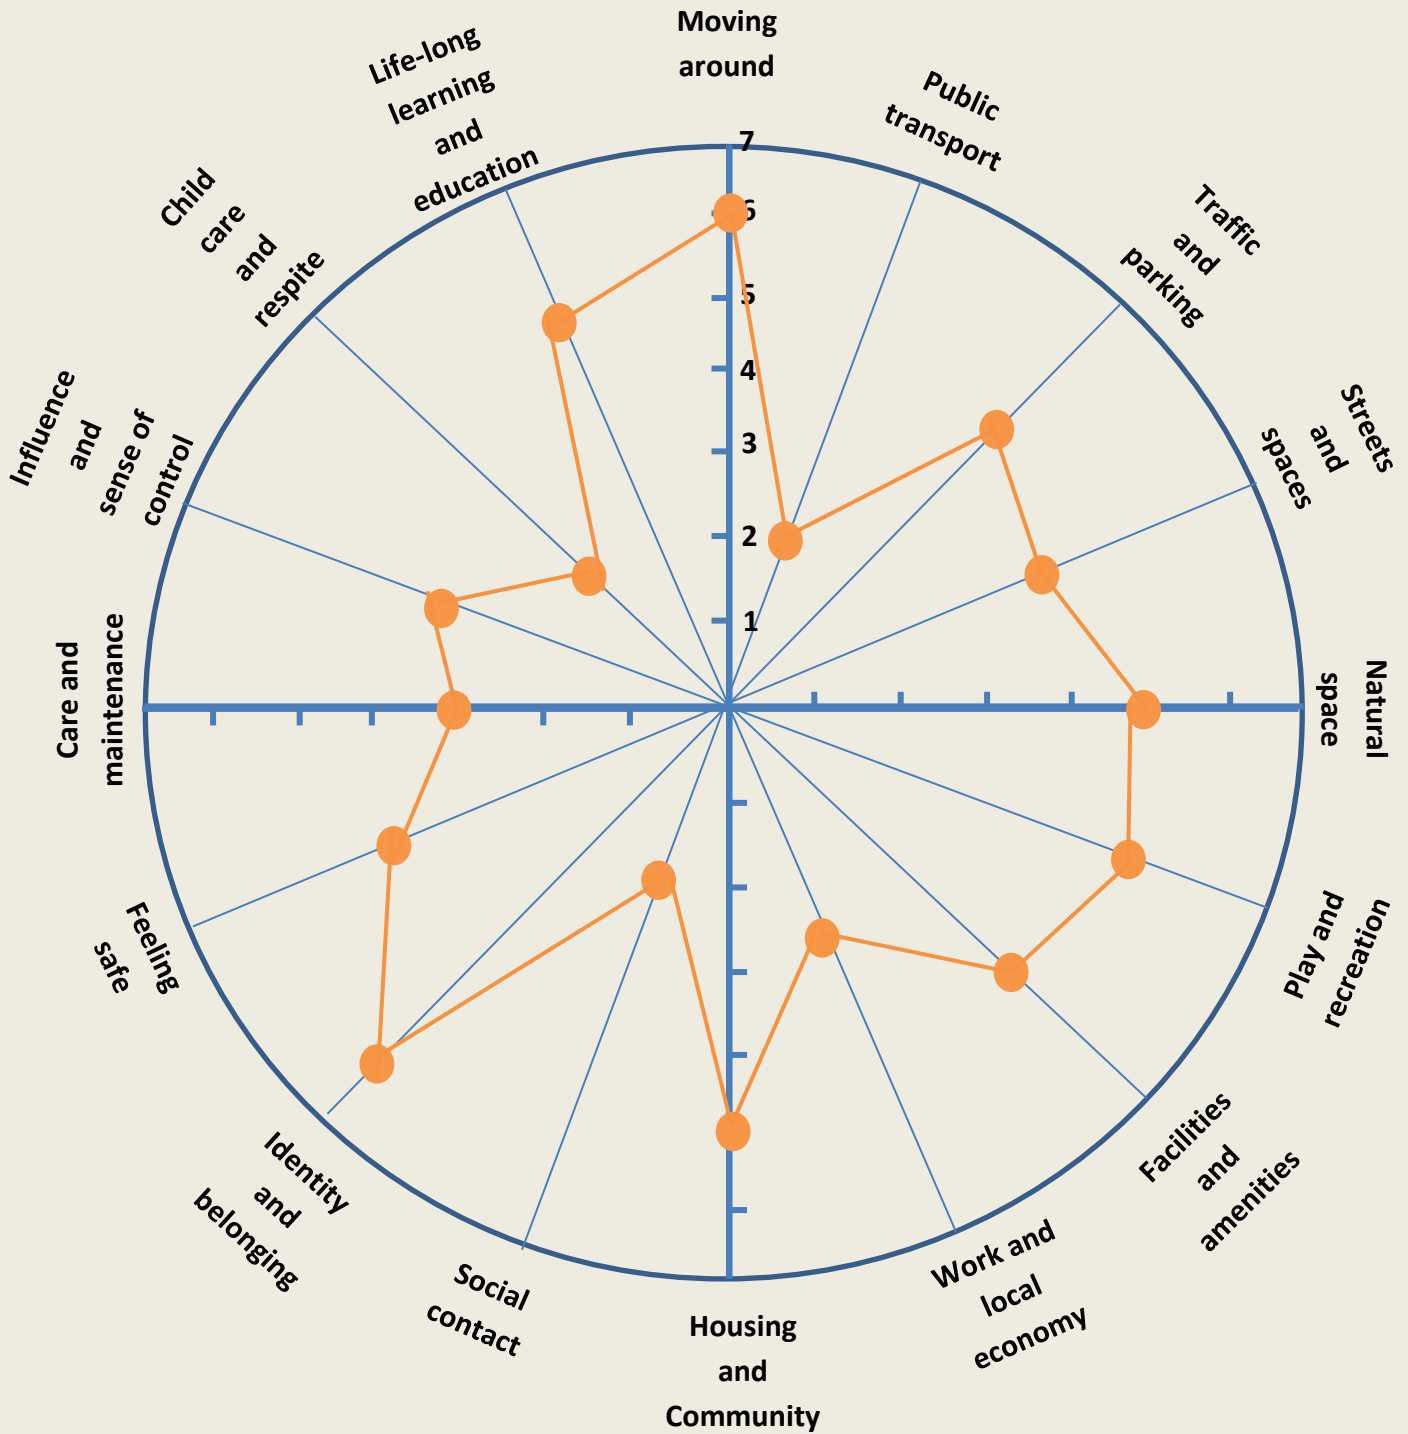

Place Standard

How Good is Our Place?

Location/group: Ladywell Regeneration Group

Date: 13th June 2018

*This is an adaptation from the Place Standard tool- How good is our place?
7 = very good*