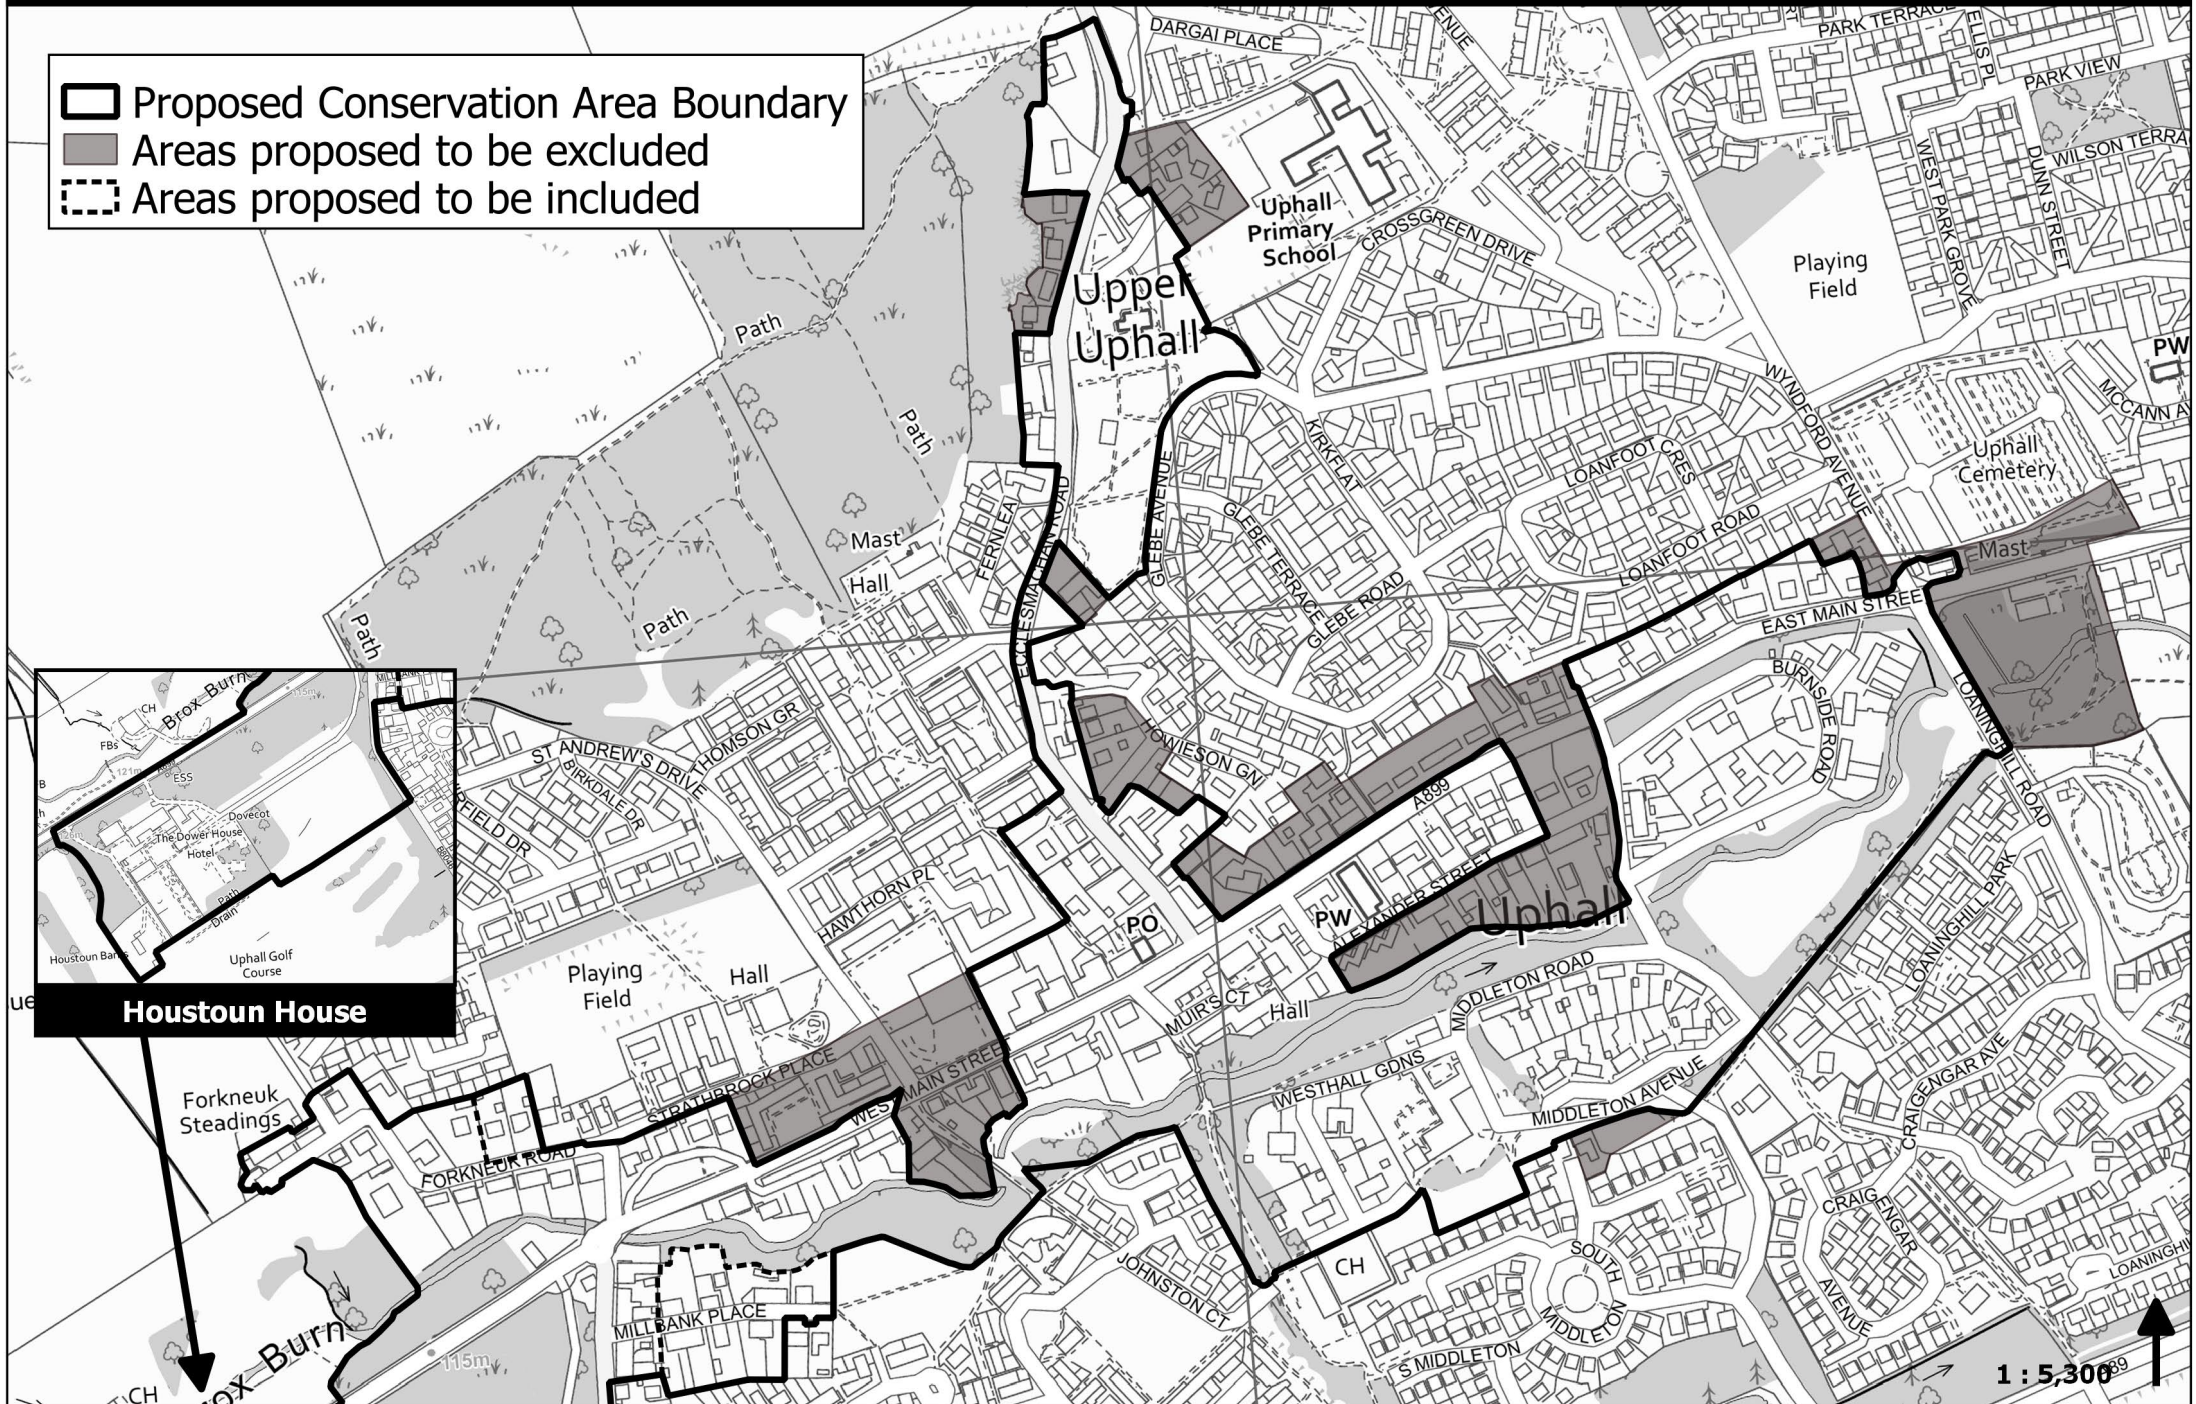

Uphall Conservation Area - Proposed & Existing Conservation Area Boundaries

-  Proposed Conservation Area Boundary
-  Areas proposed to be excluded
-  Areas proposed to be included

1 : 5,300