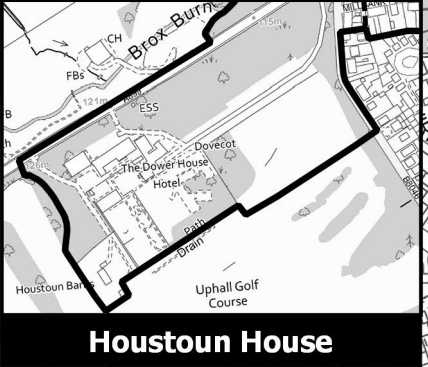

Uphall Conservation Area - Proposed & Existing Conservation Area Boundaries

-  Proposed Conservation Area Boundary
-  Areas proposed to be excluded
-  Areas proposed to be included

1 : 5,300