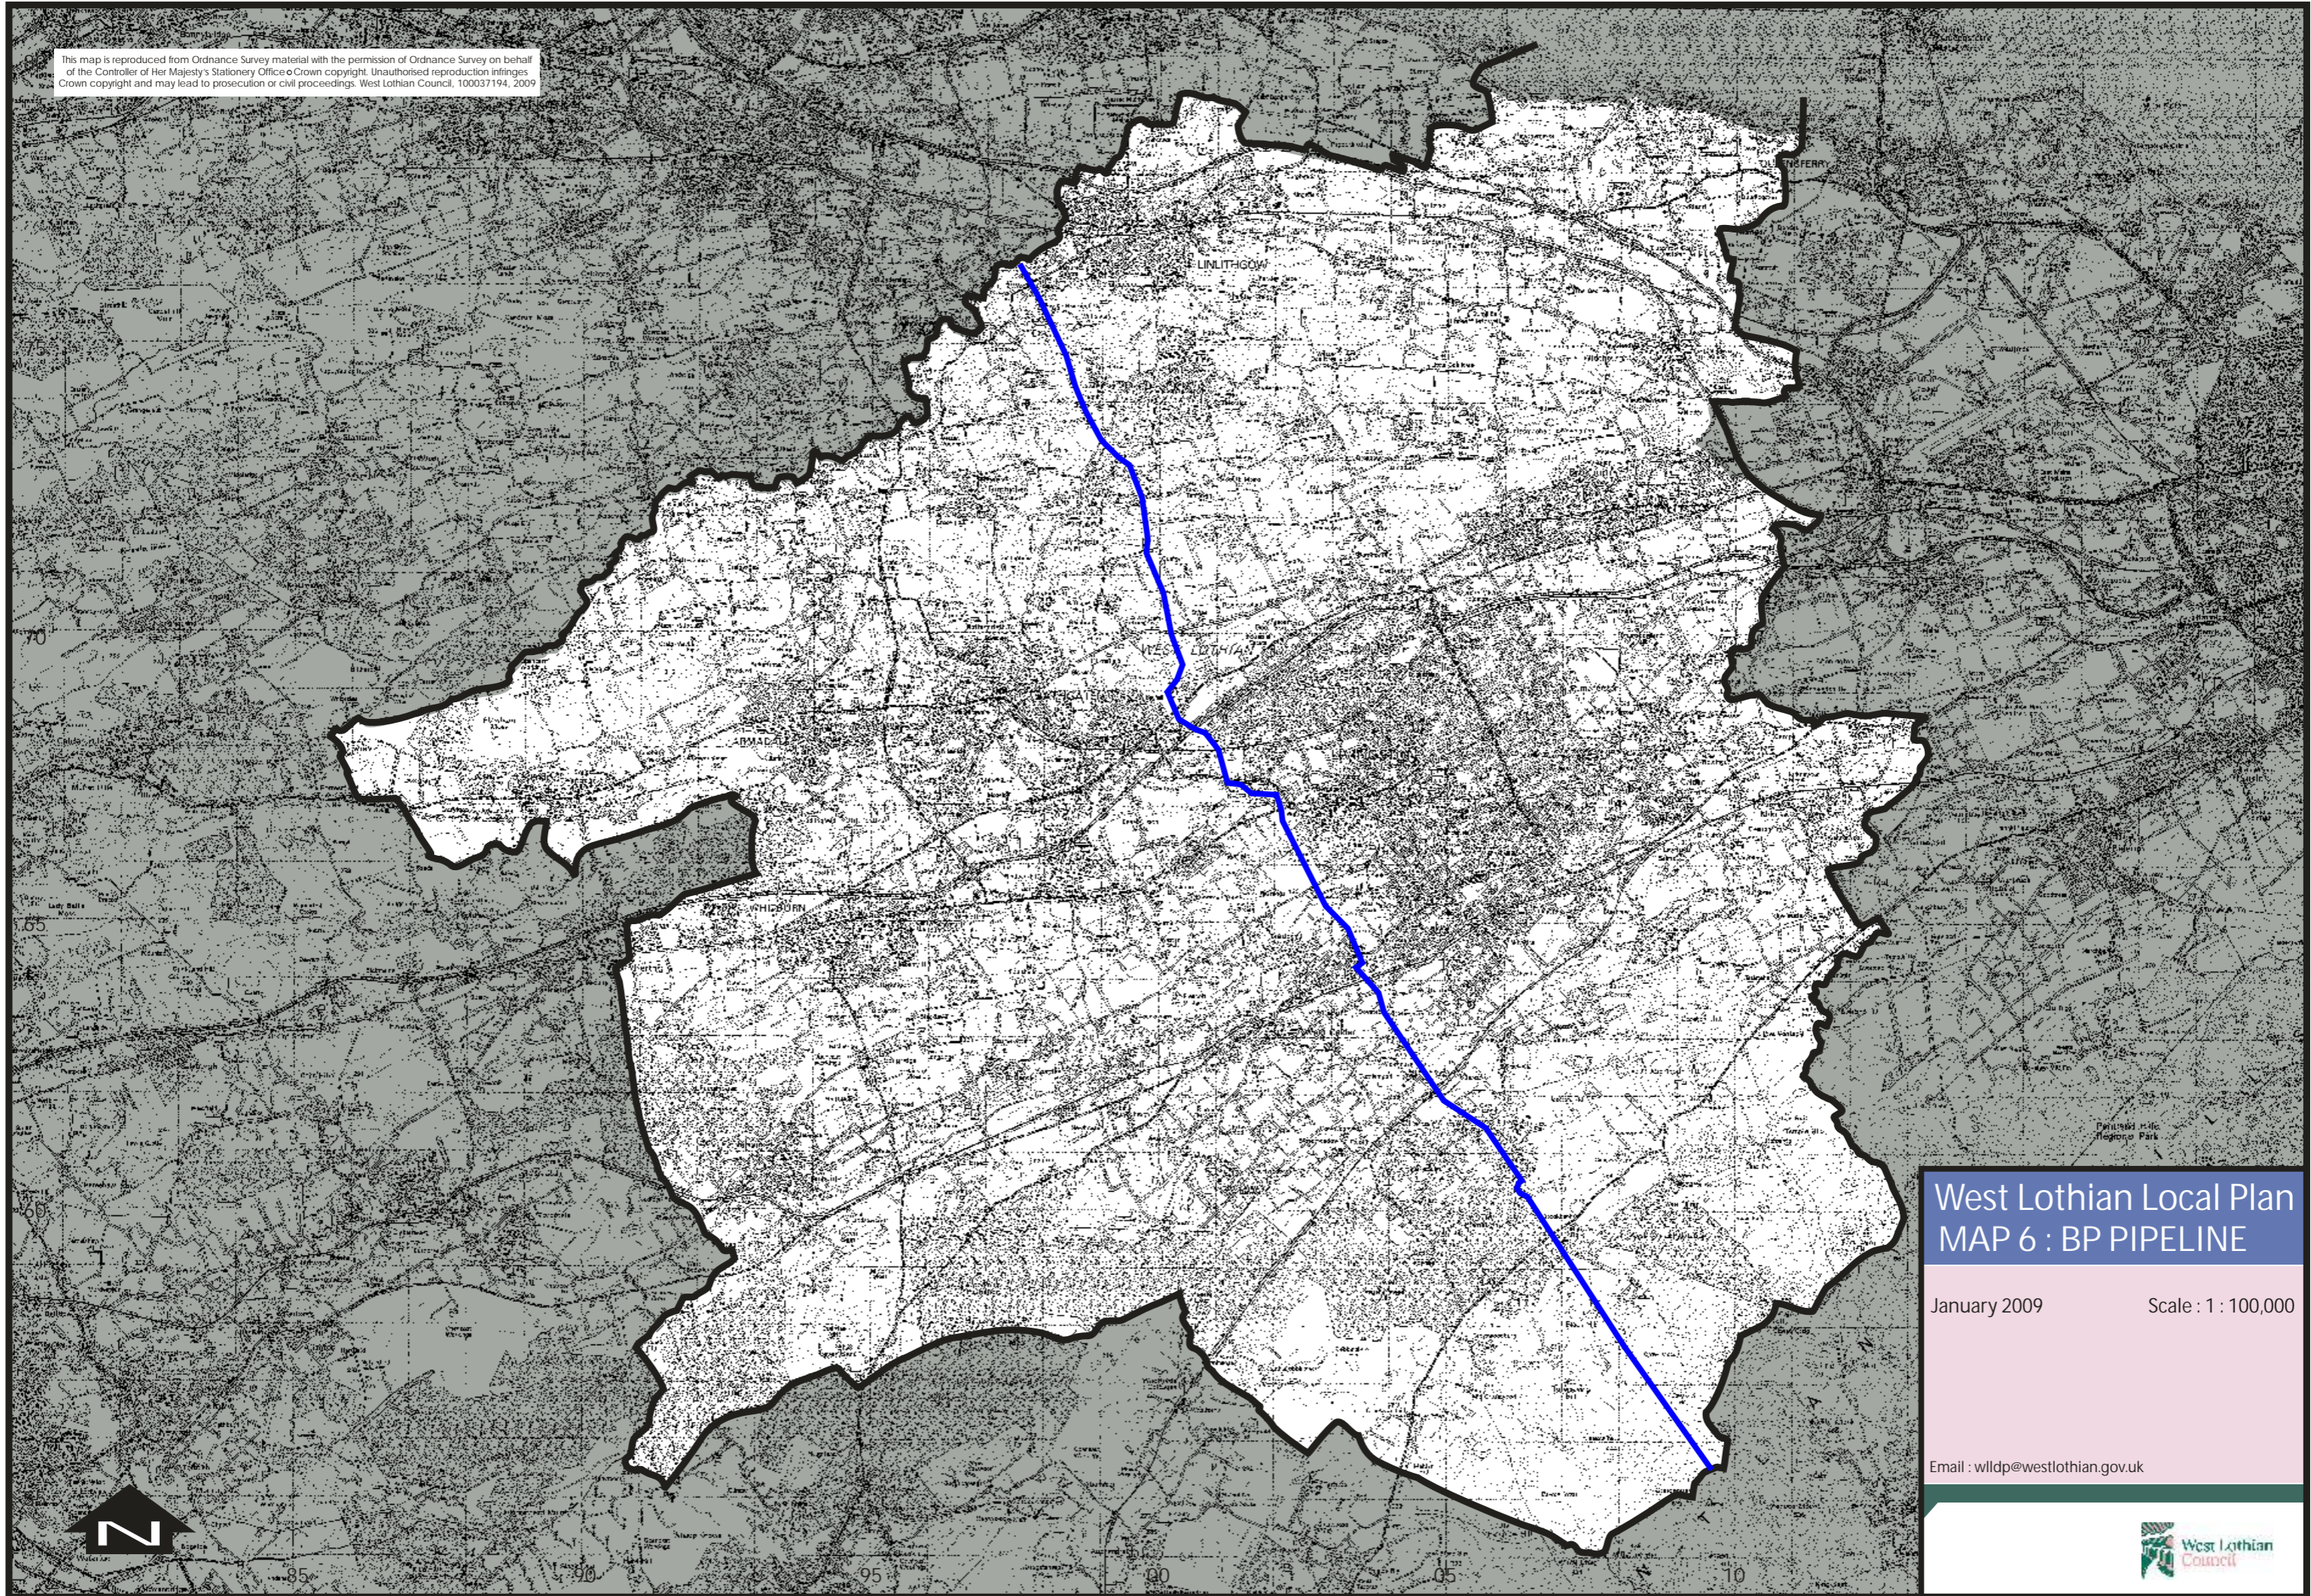

West Lothian Local Plan MAP 6 : BP PIPELINE

January 2009

Scale : 1 : 100,000

Email : wldp@westlothian.gov.uk