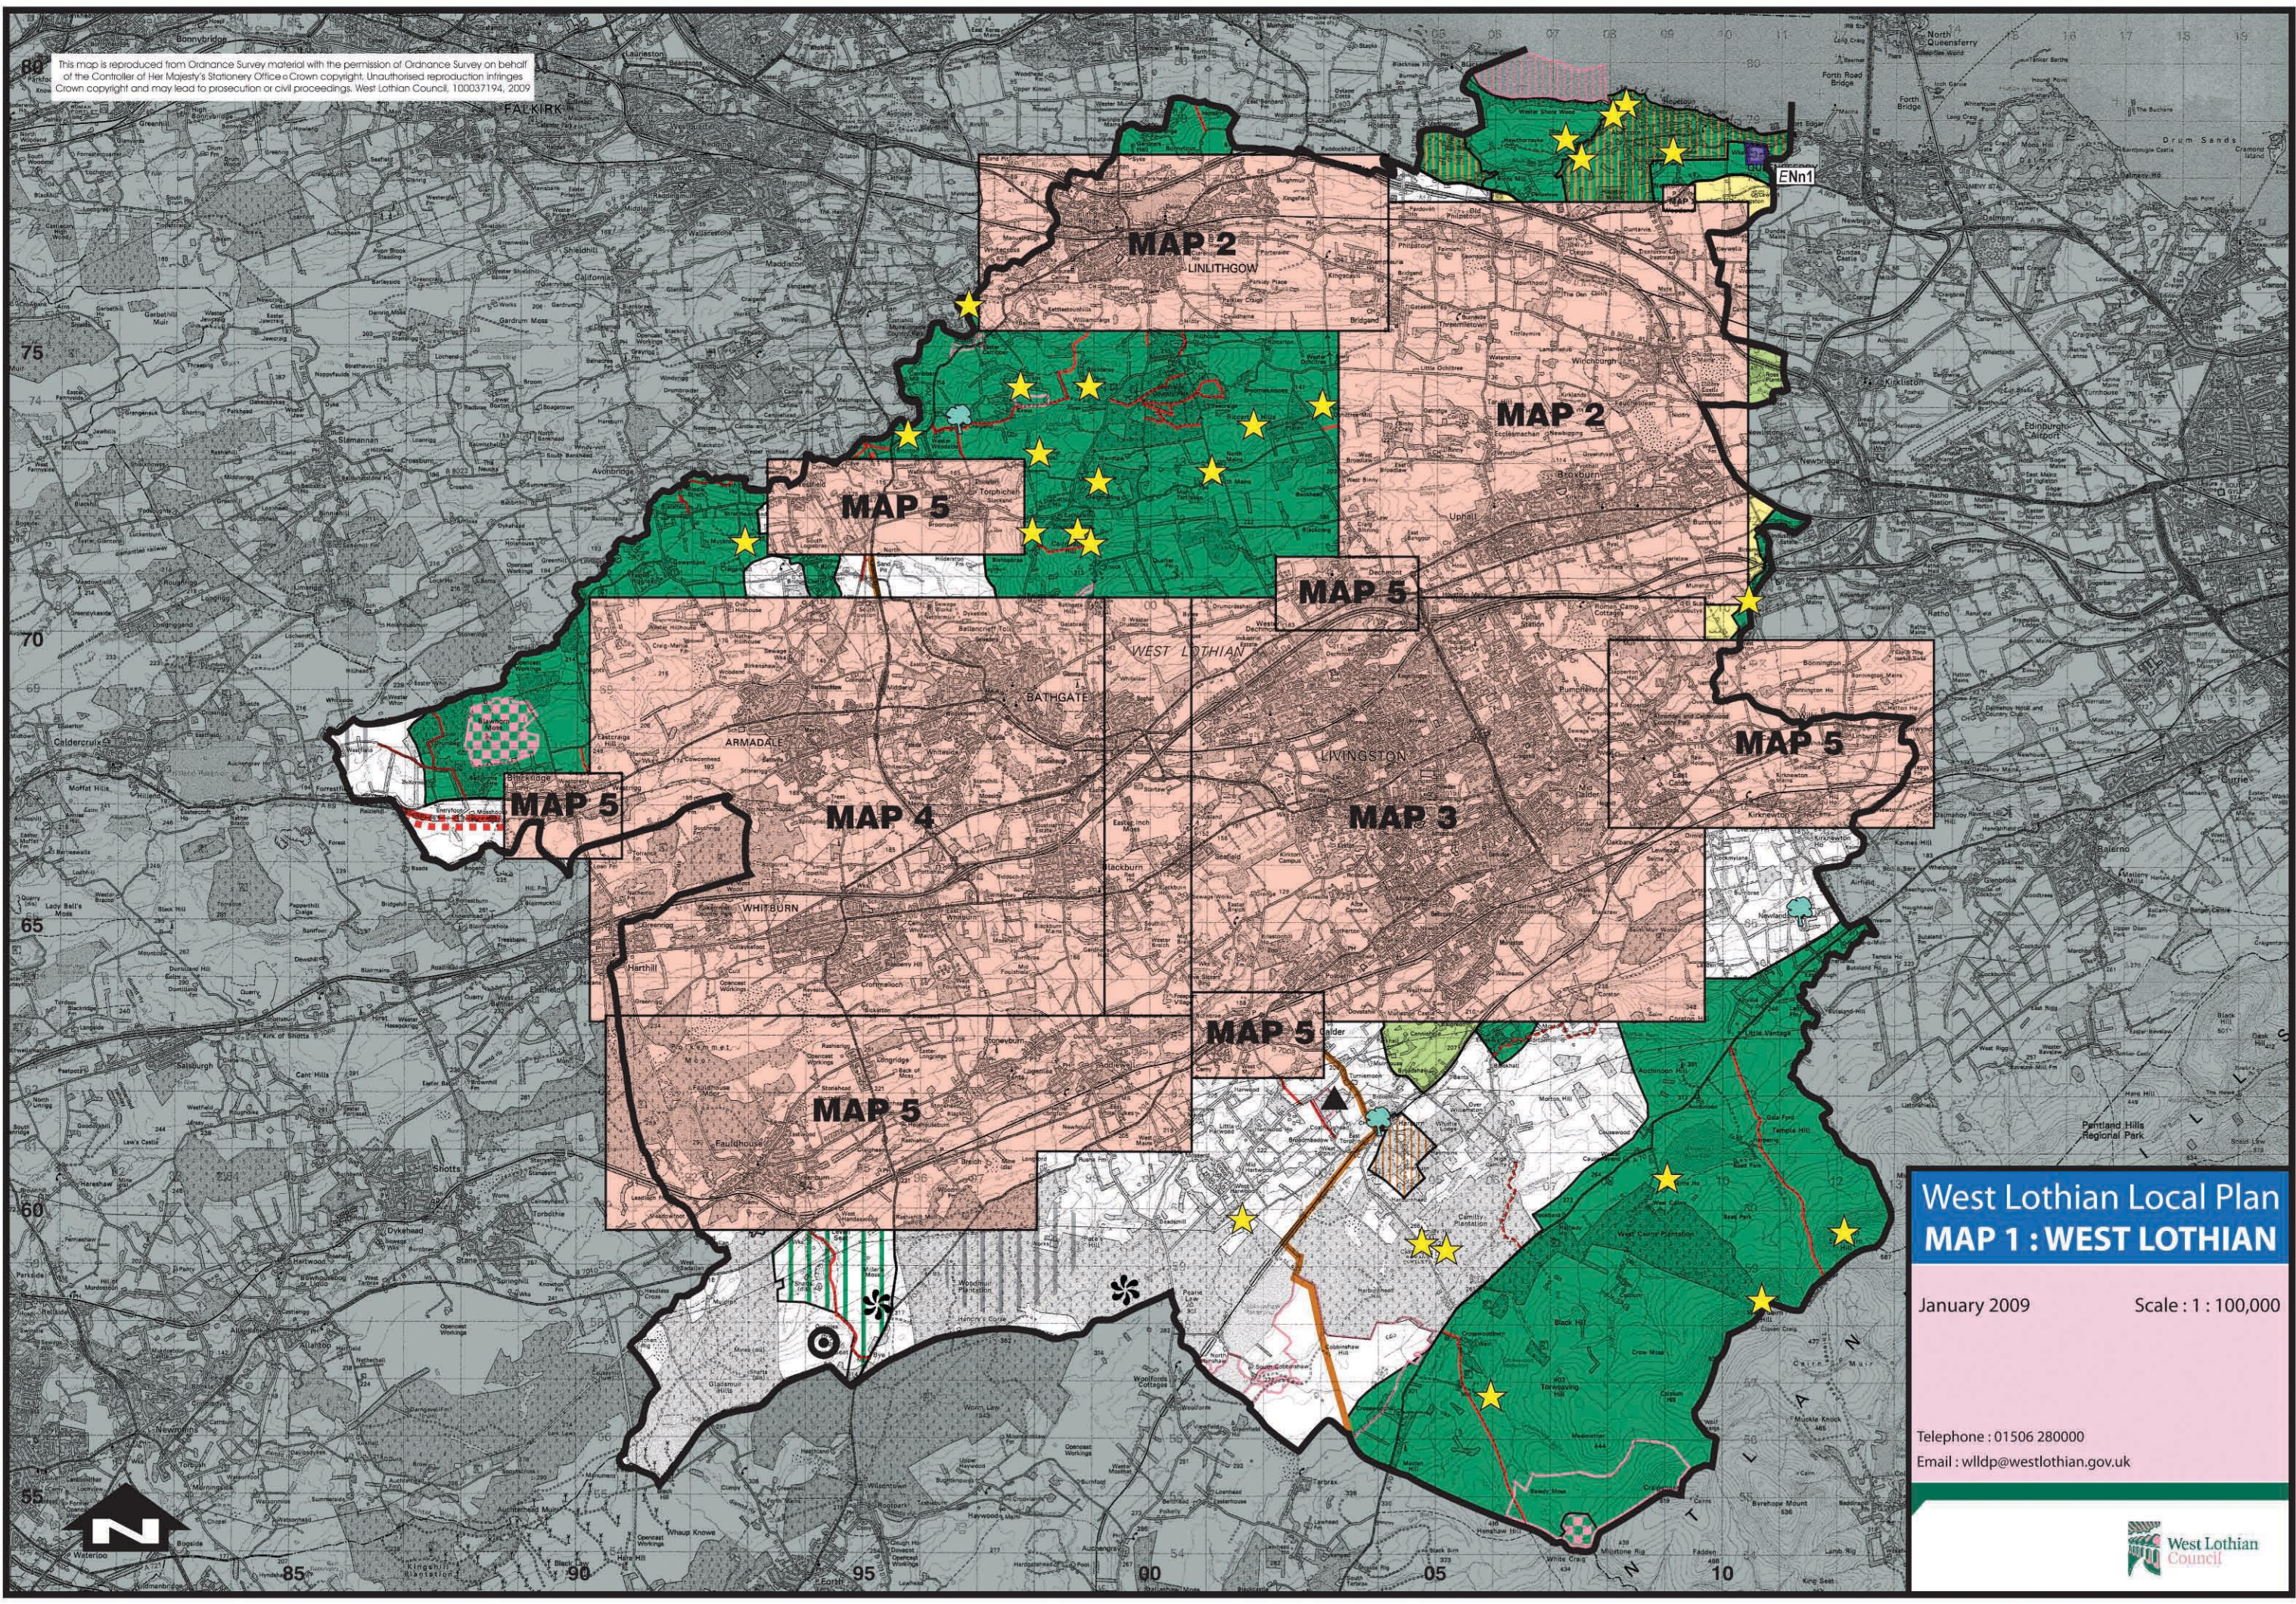

West Lothian Local Plan MAP 1 : WEST LOTHIAN

January 2009 Scale : 1 : 100,000

Telephone : 01506 280000
Email : wlldp@westlothian.gov.uk