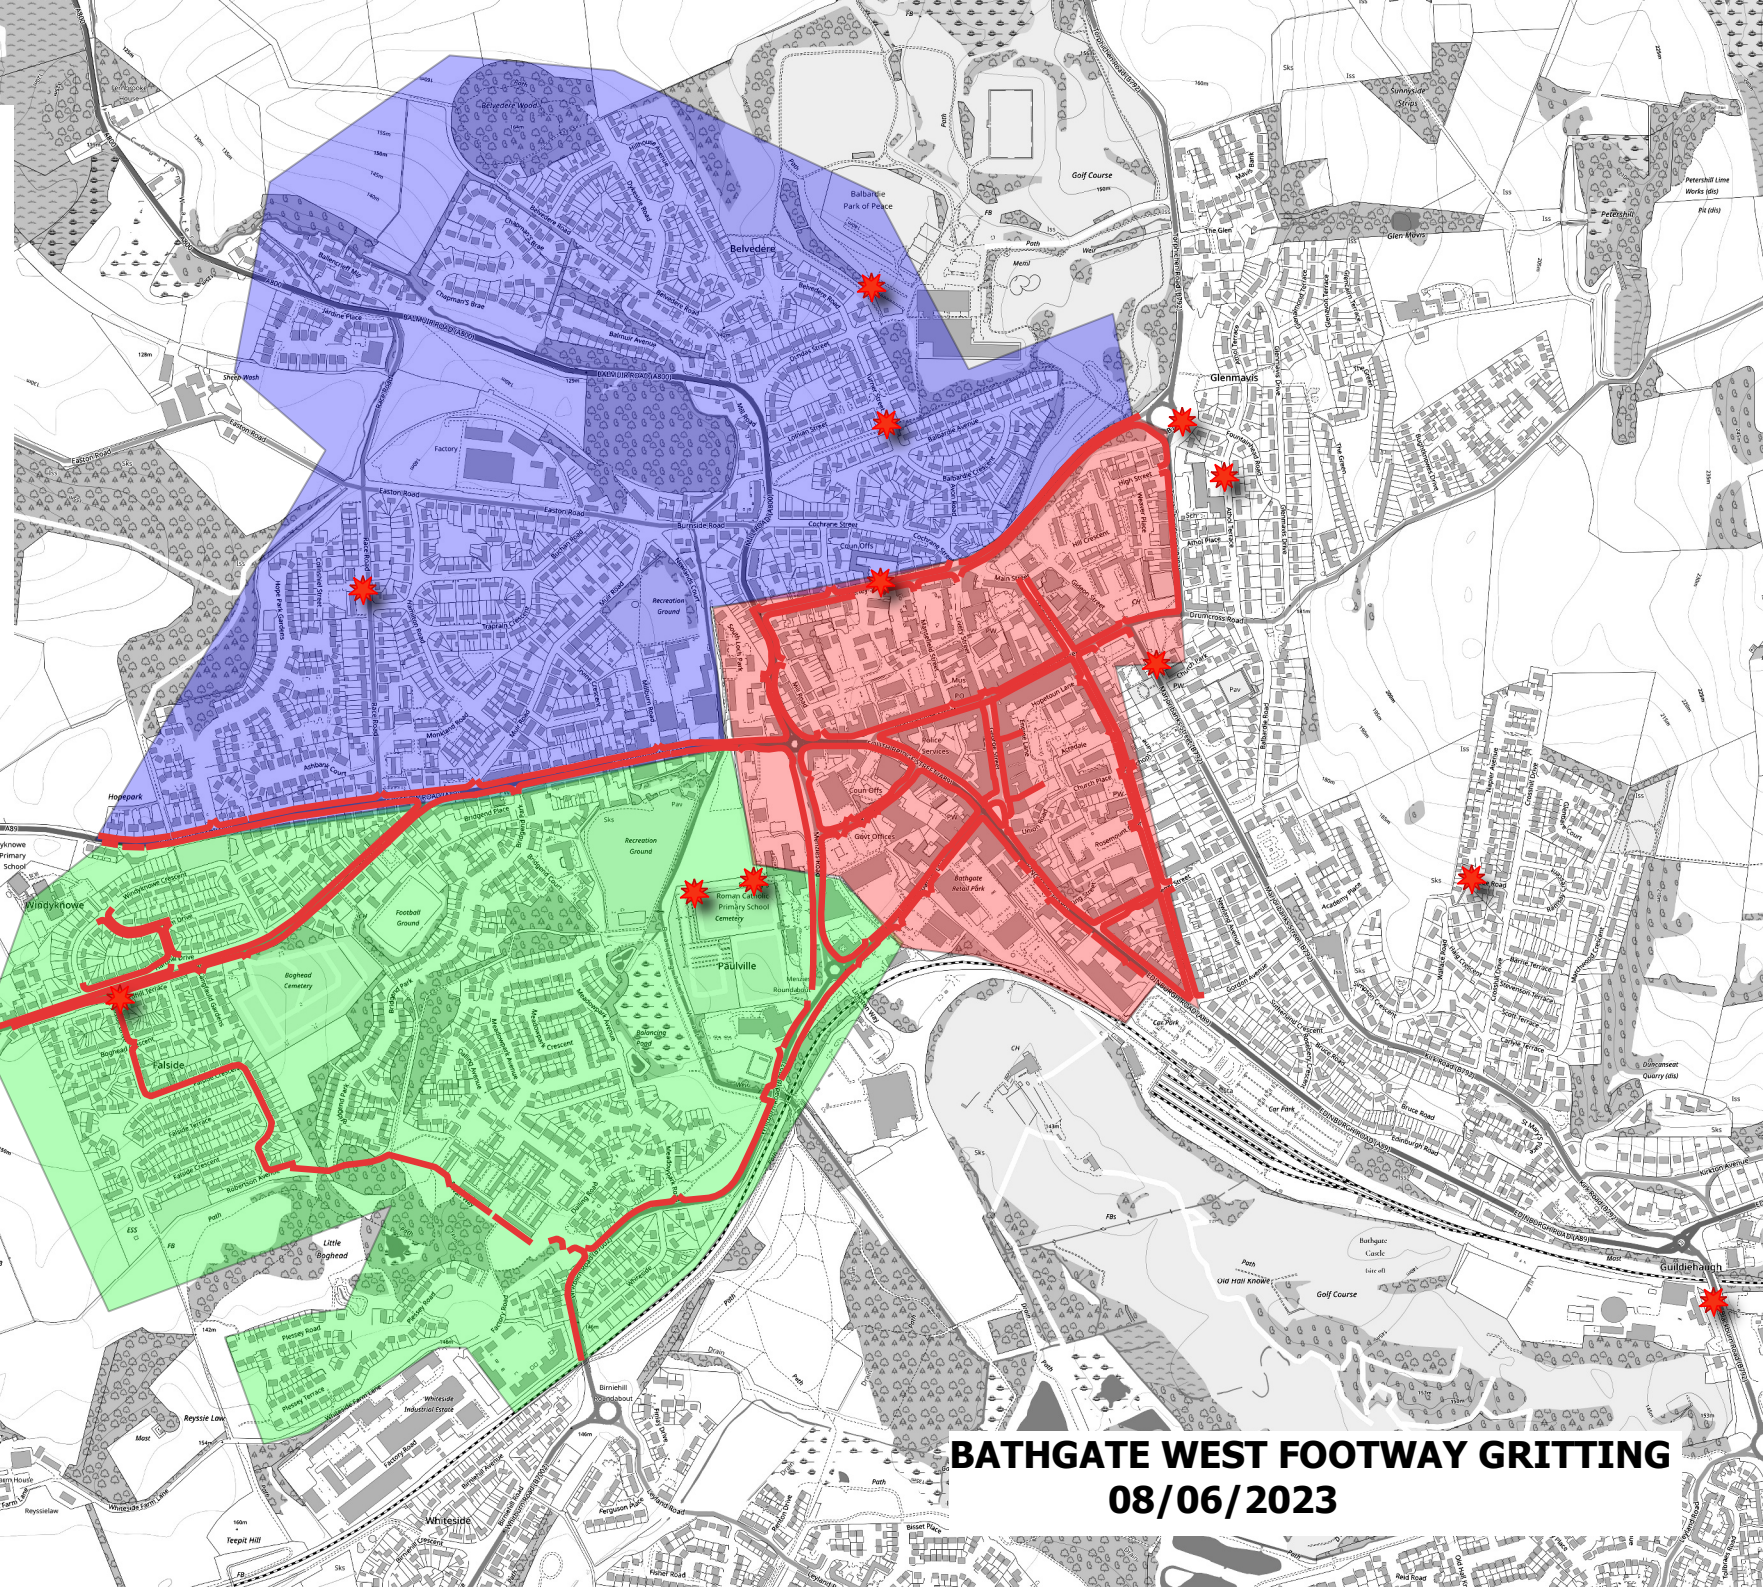

-  Tractor Grit Bins
-  Primary Footways local
- Footway Priority Zones**
-  Priority Zone 1
-  Priority Zone 2
-  Priority Zone 3
- m0100

BATHGATE WEST FOOTWAY GRITTING
08/06/2023