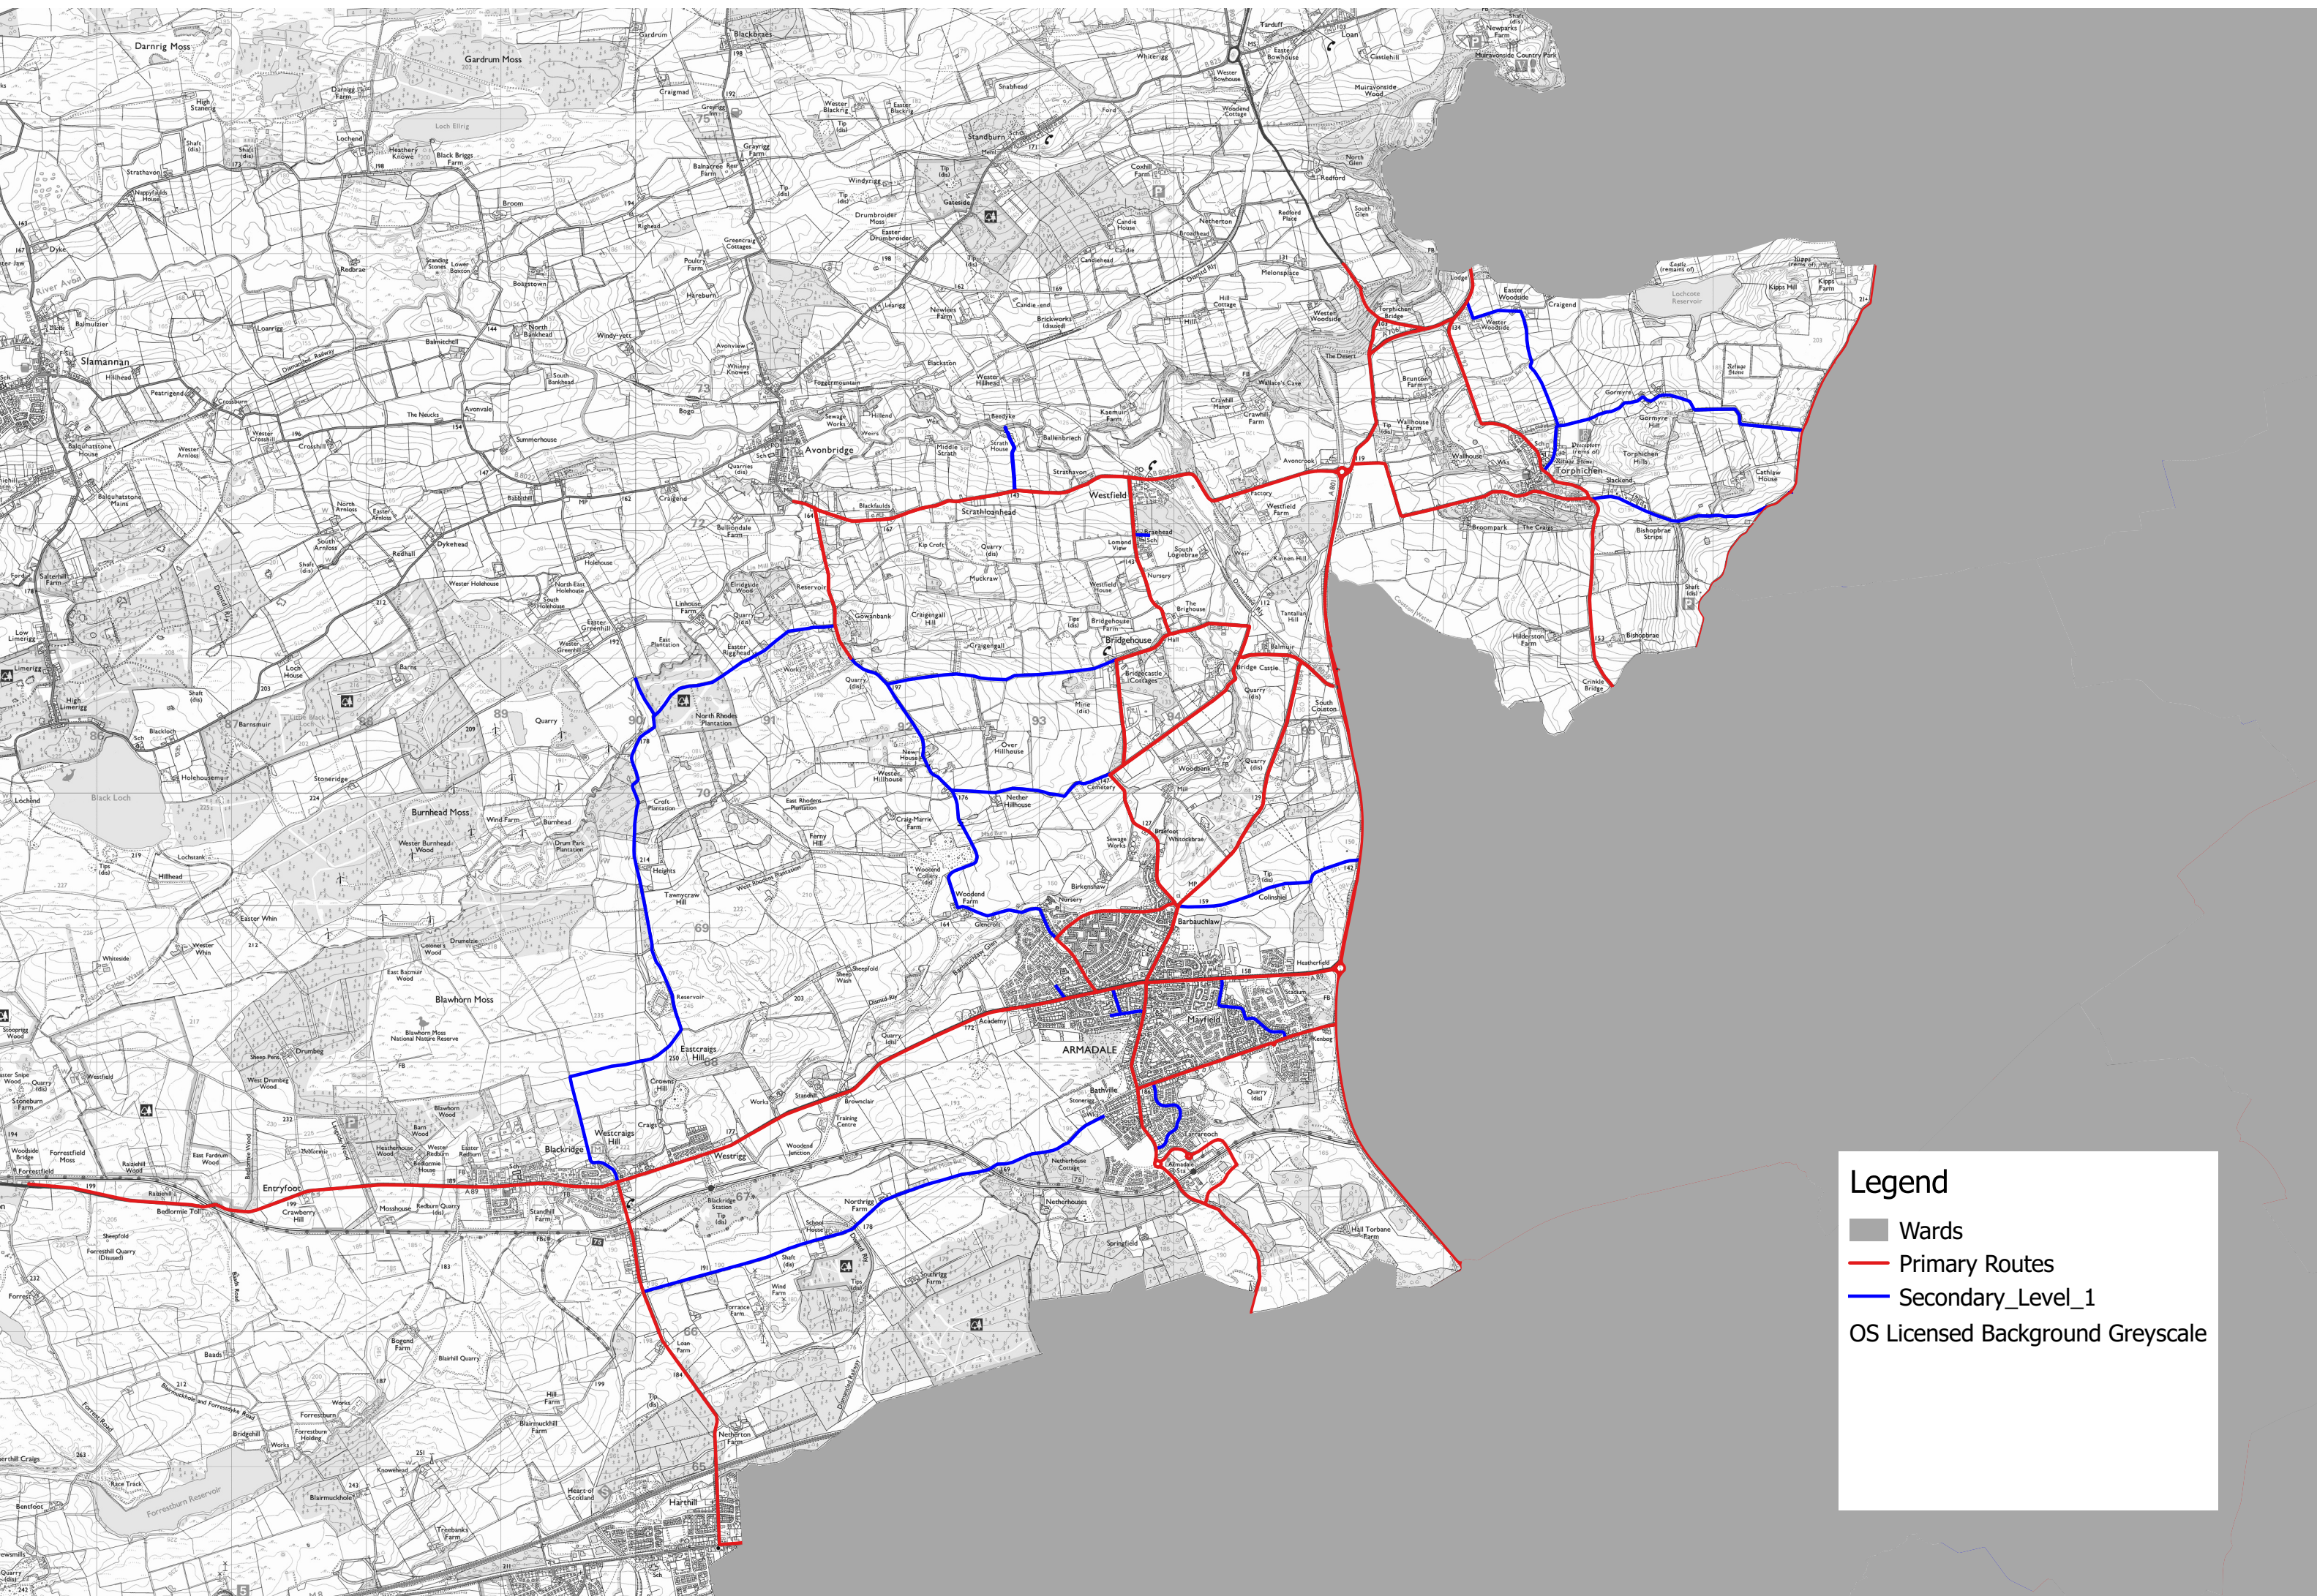

WARD 9 ARMADALE AND BLACKRIDGE

Legend

- Wards
- Primary Routes
- Secondary_Level_1
- OS Licensed Background Greyscale