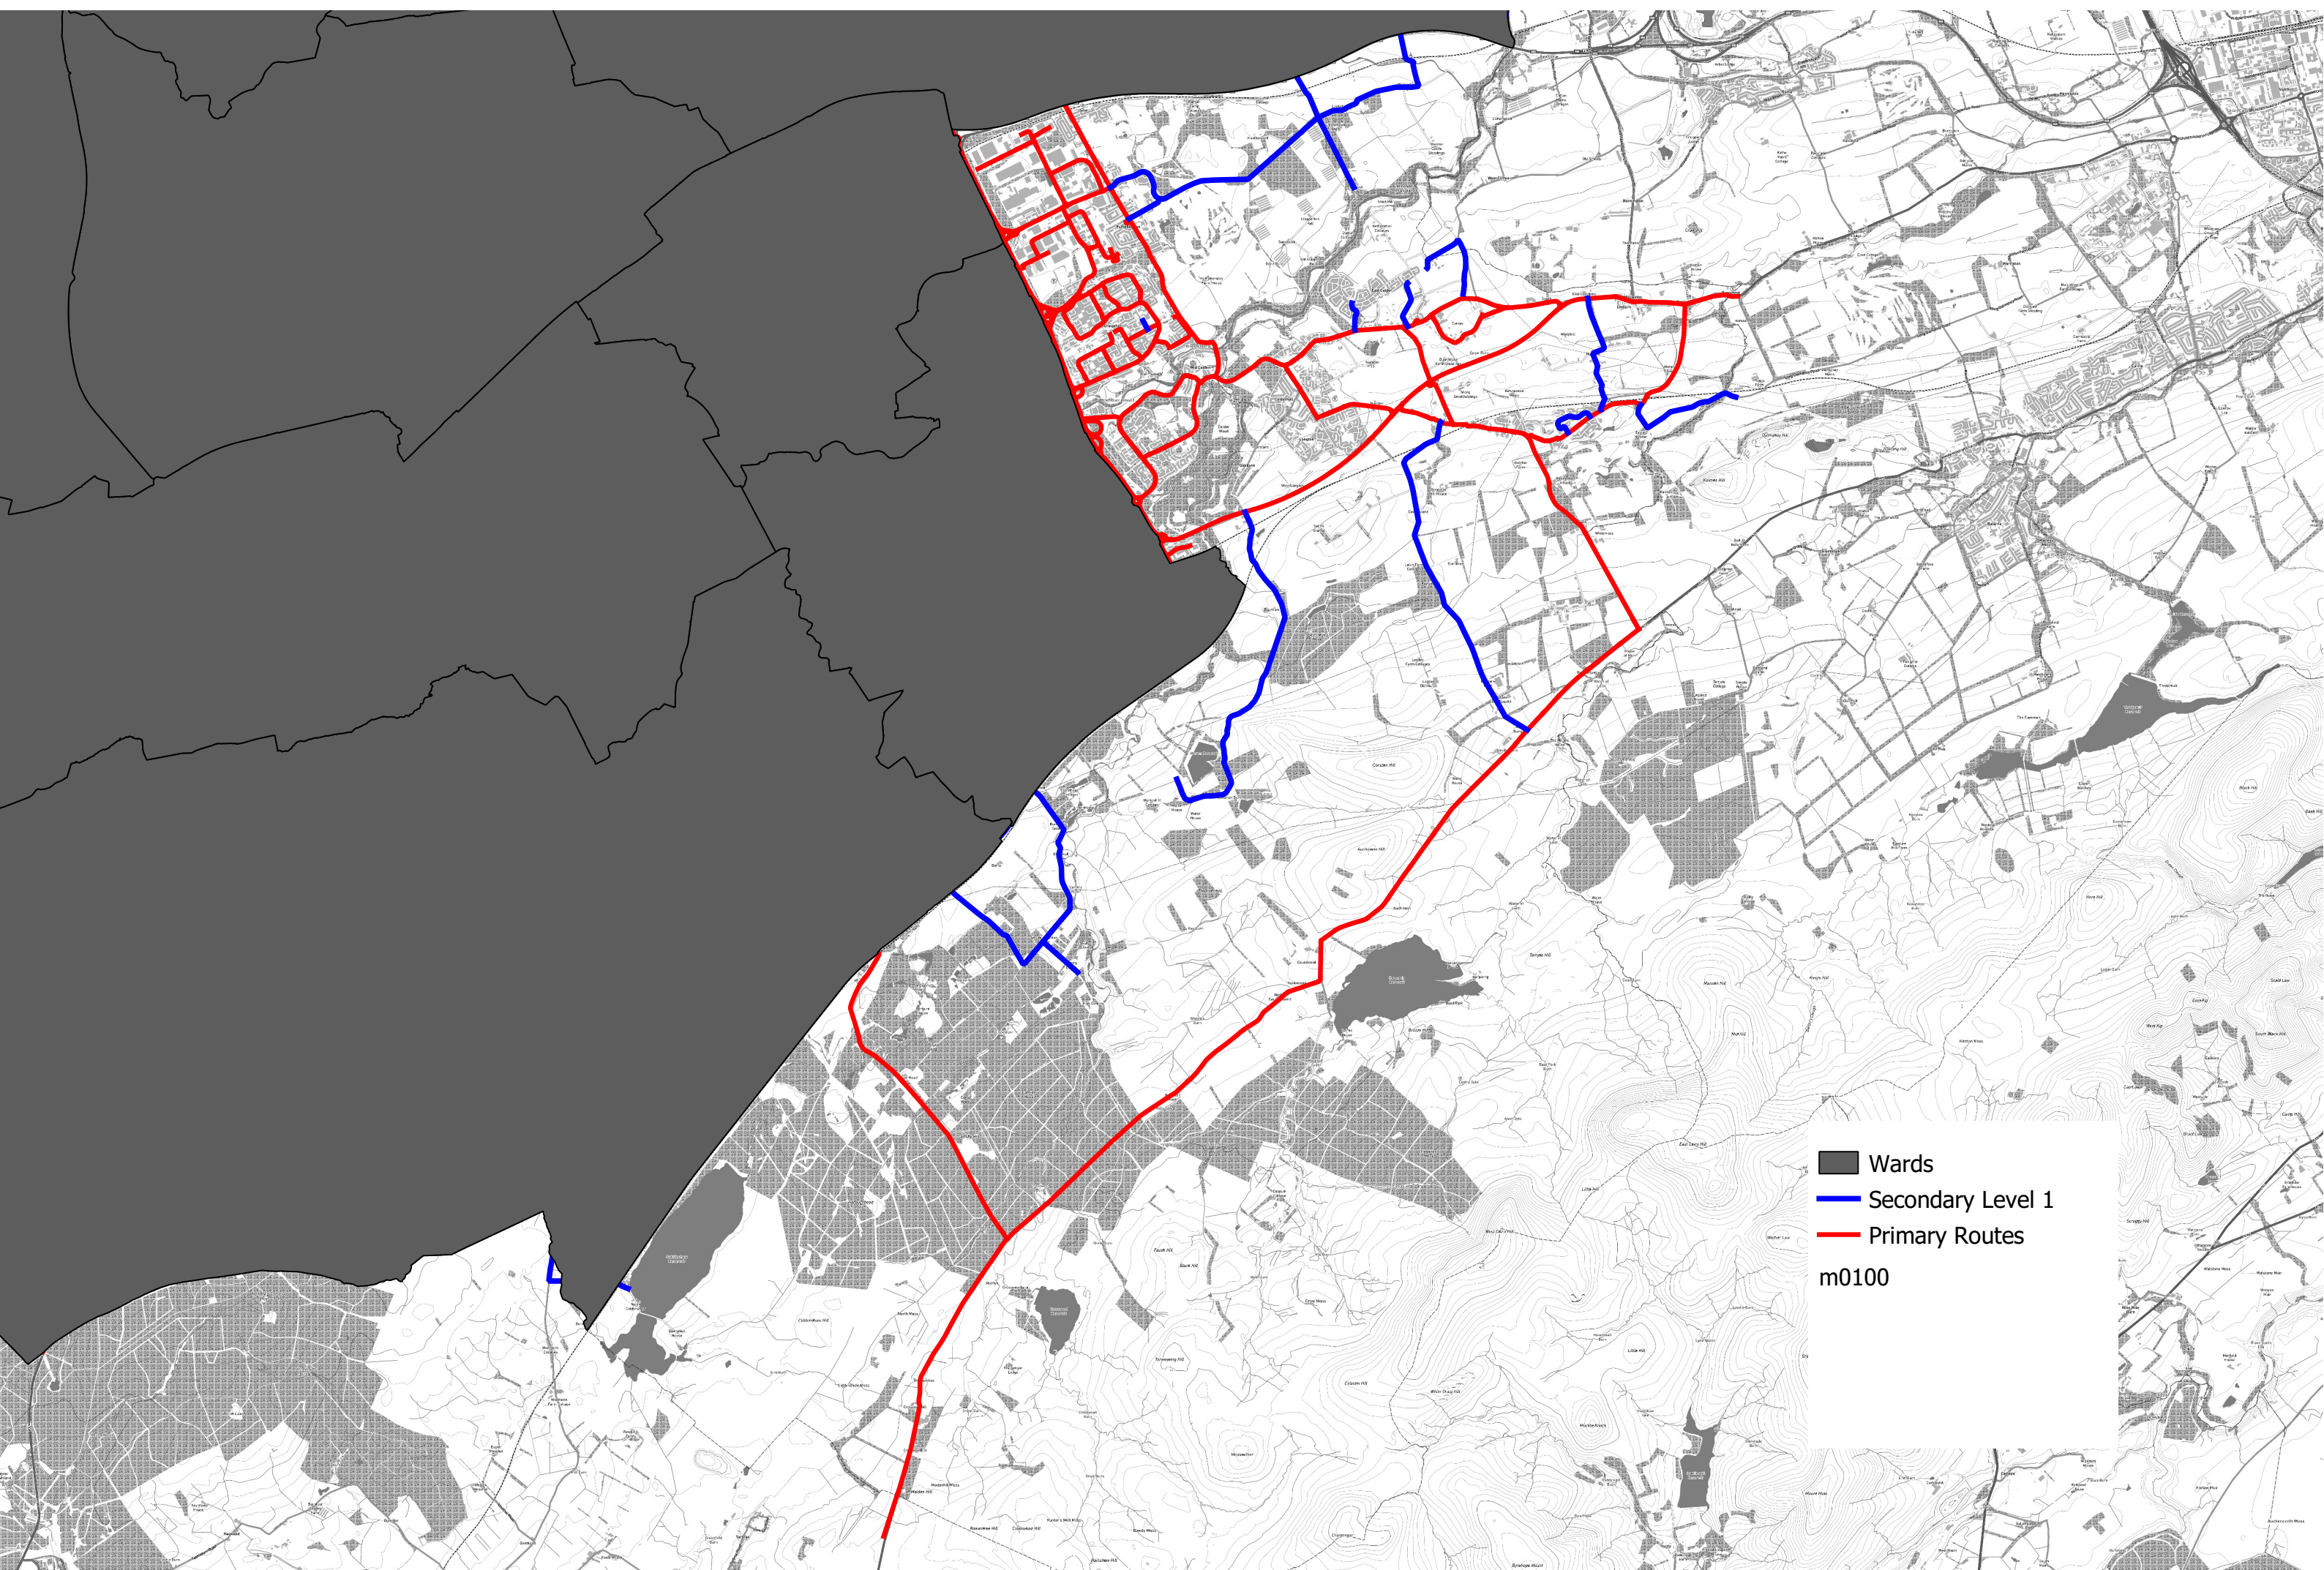

WARD 5 EAST LIVINGSTON AND EAST CALDER

- █ Wards
- █ Secondary Level 1
- █ Primary Routes

m0100