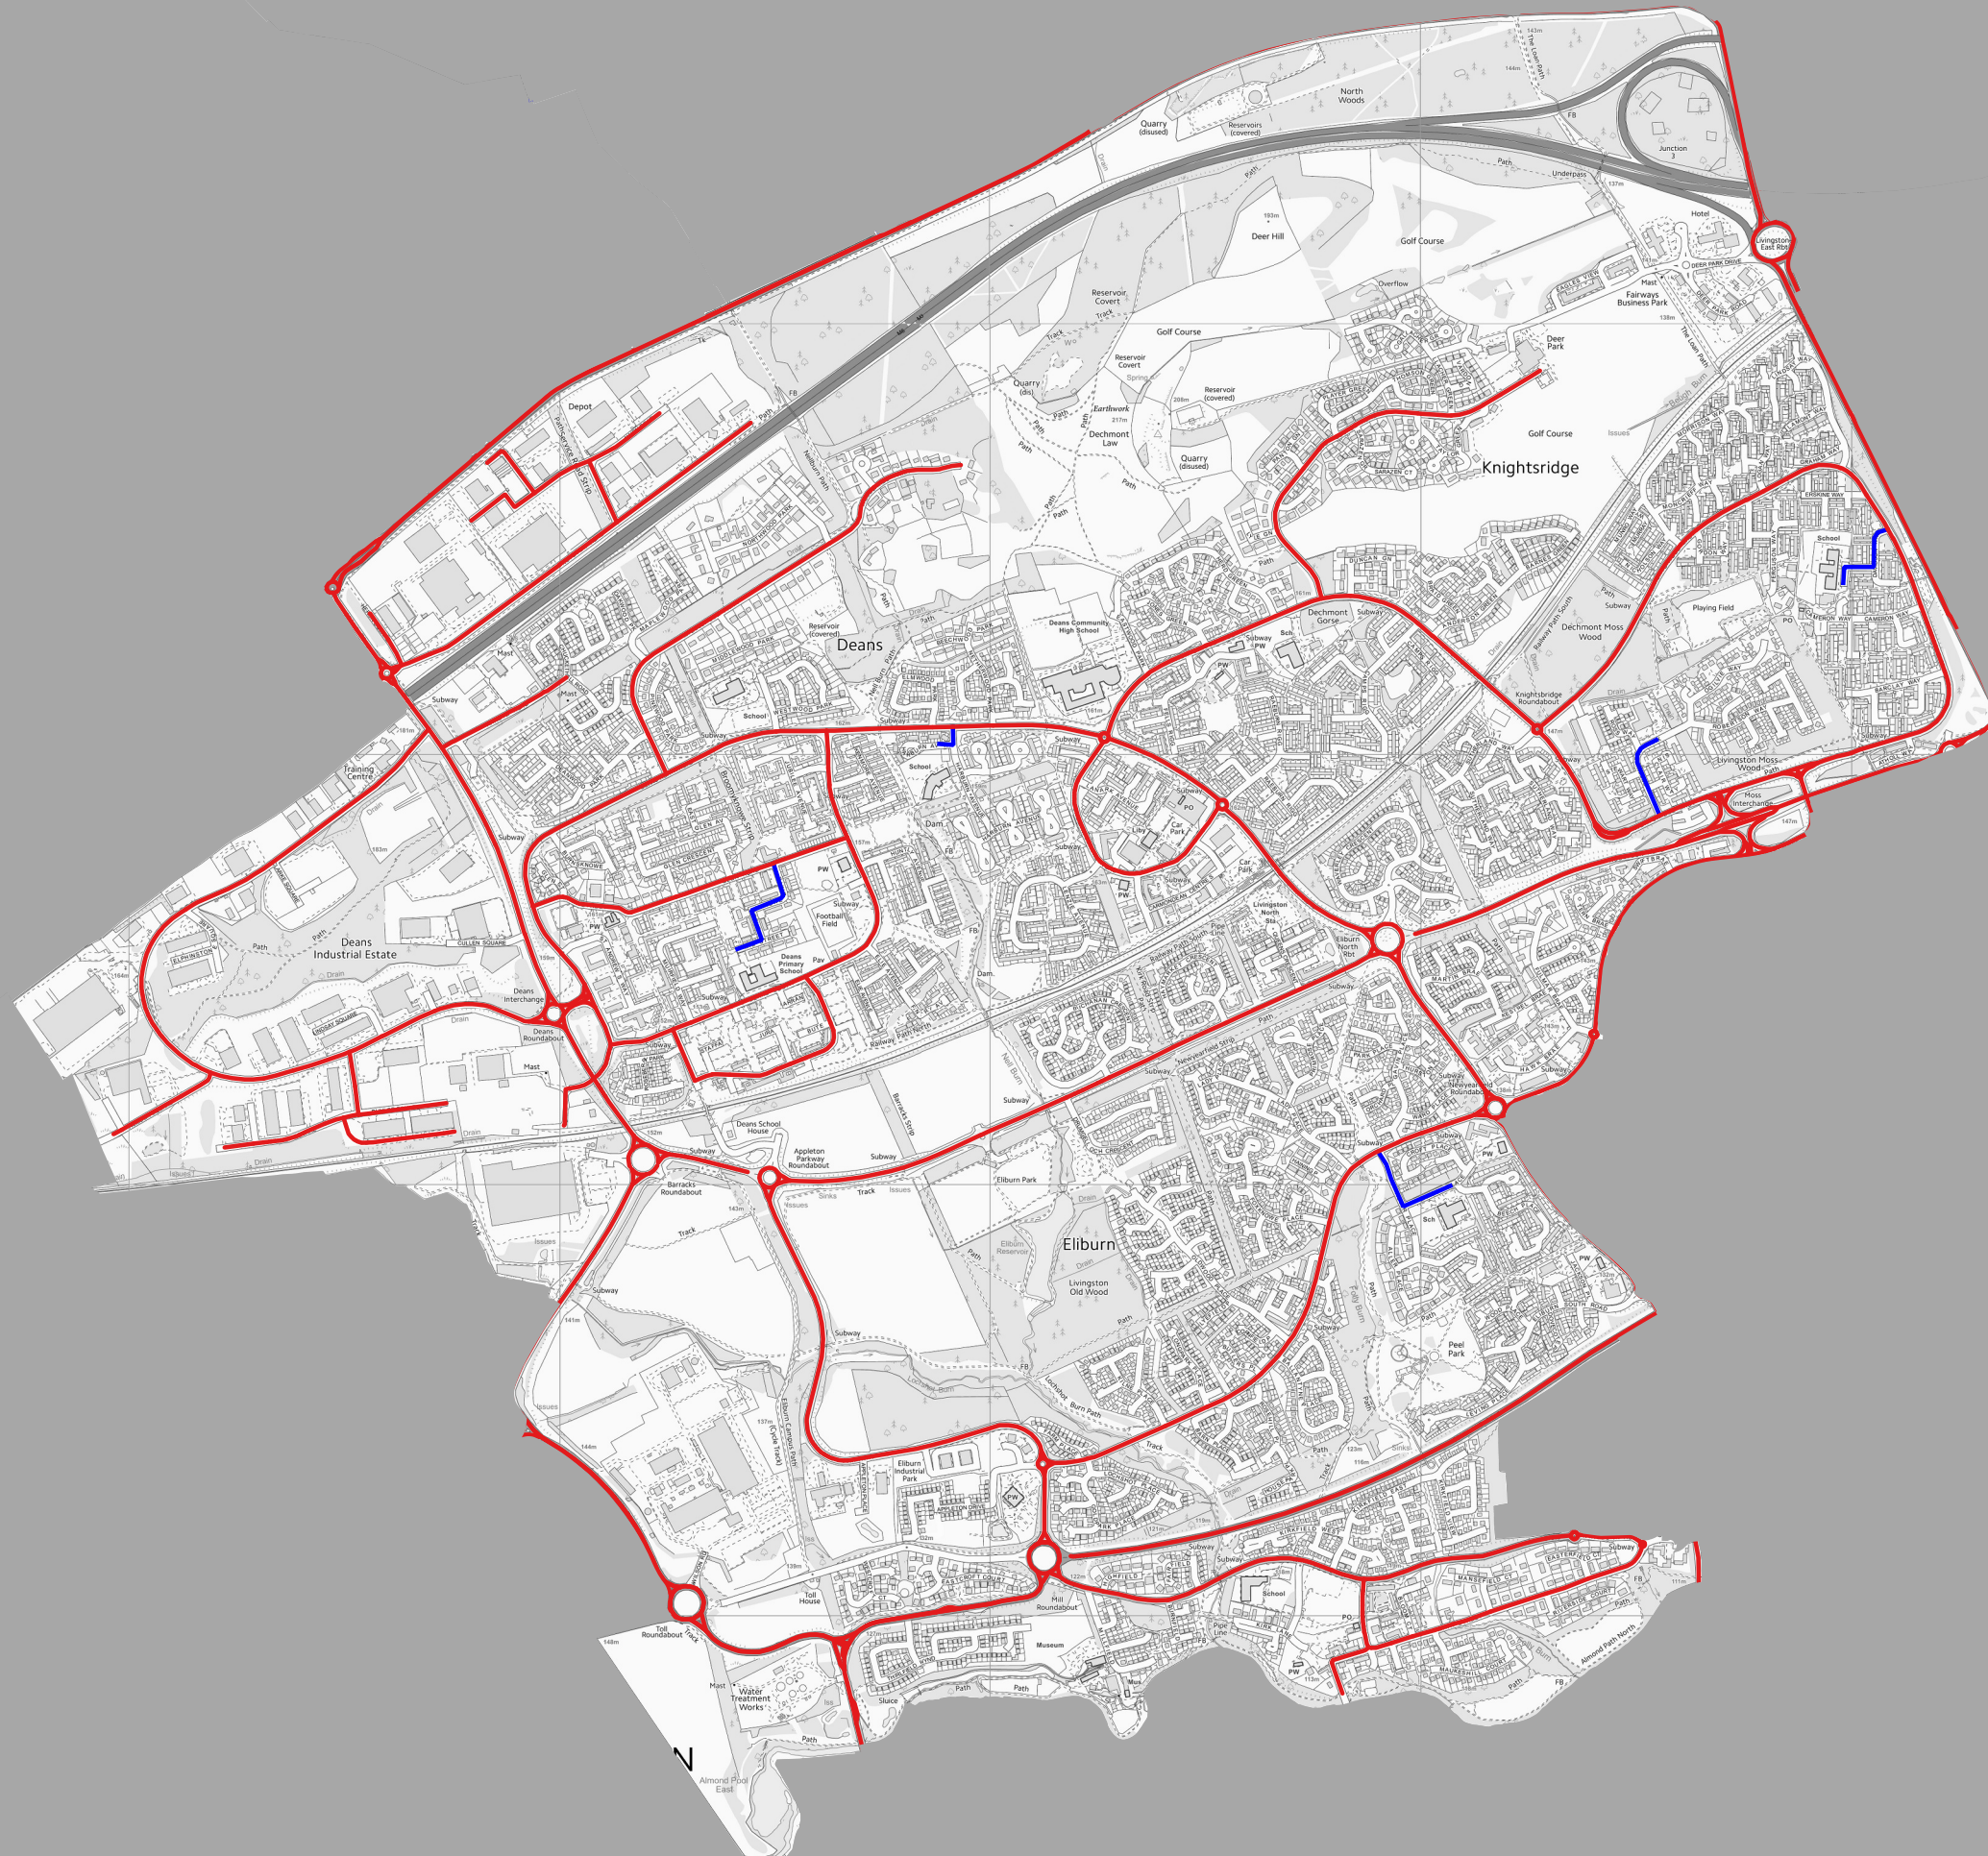

WARD 3 LIVINGSTON NORTH

Legend

- Wards
- Primary Routes
- Secondary_Level_1
- OS Licensed Background Greyscale