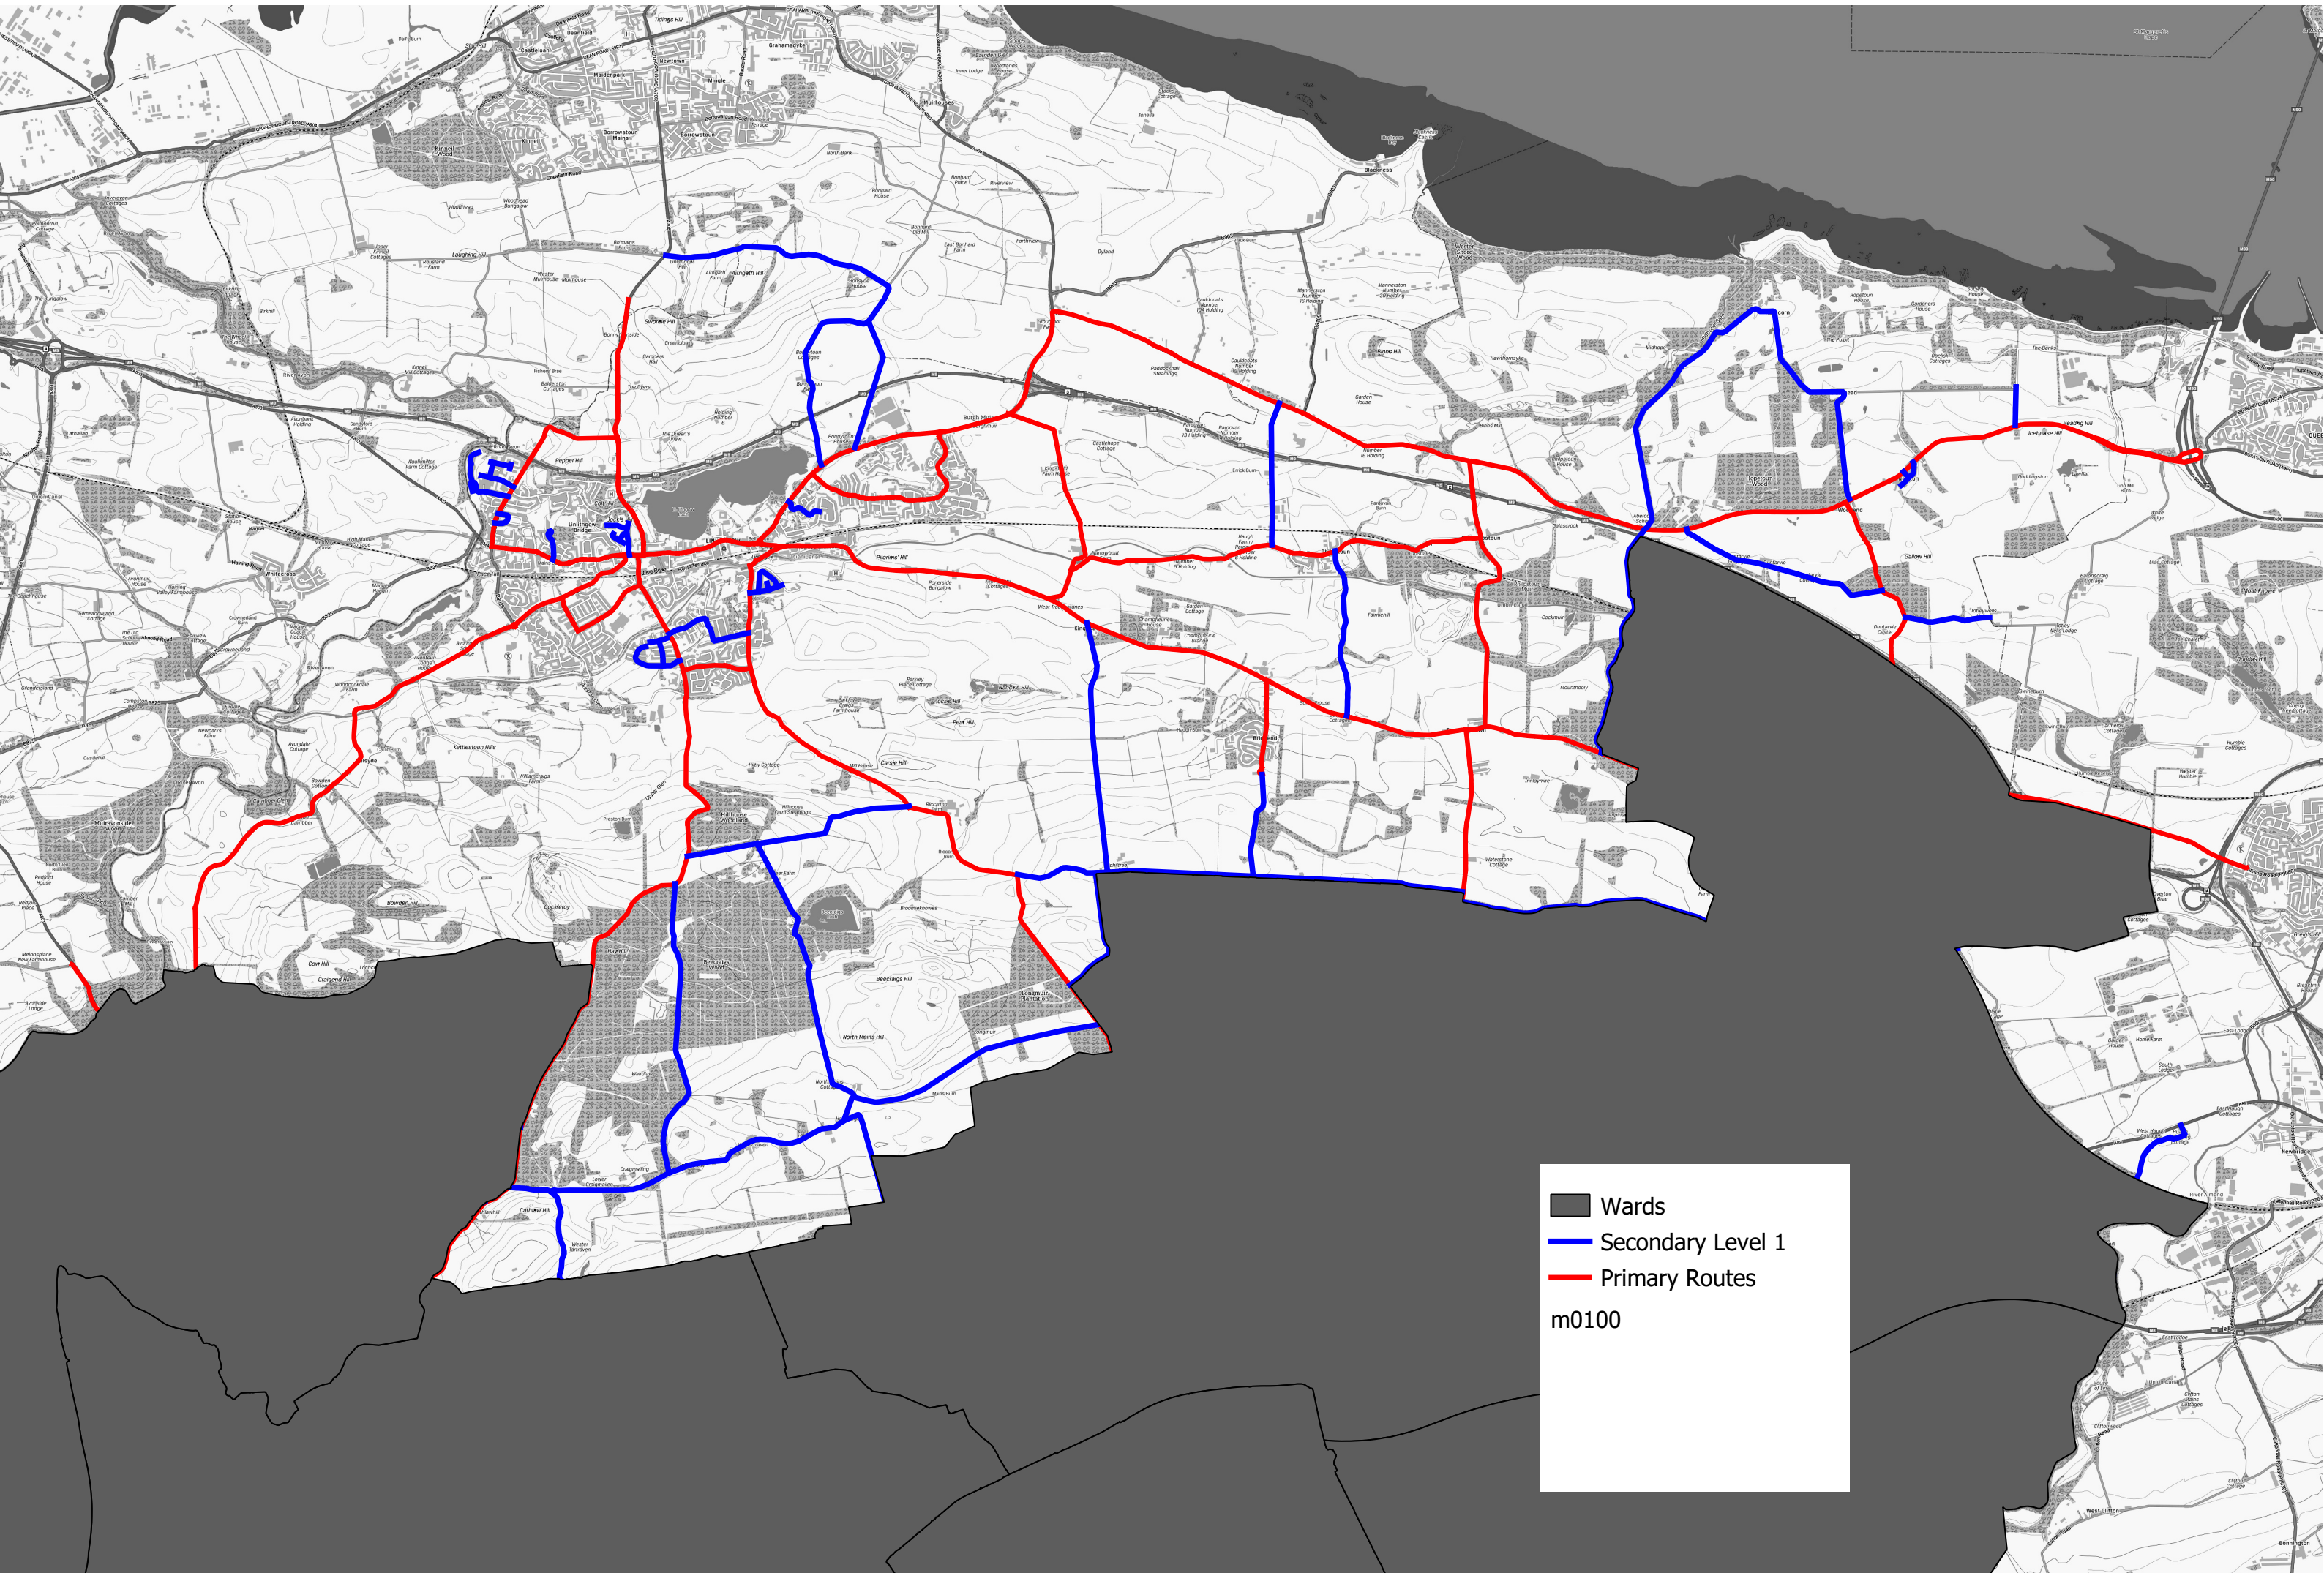

WARD 1 LINLITHGOW

■ Wards
— Secondary Level 1
— Primary Routes

m0100