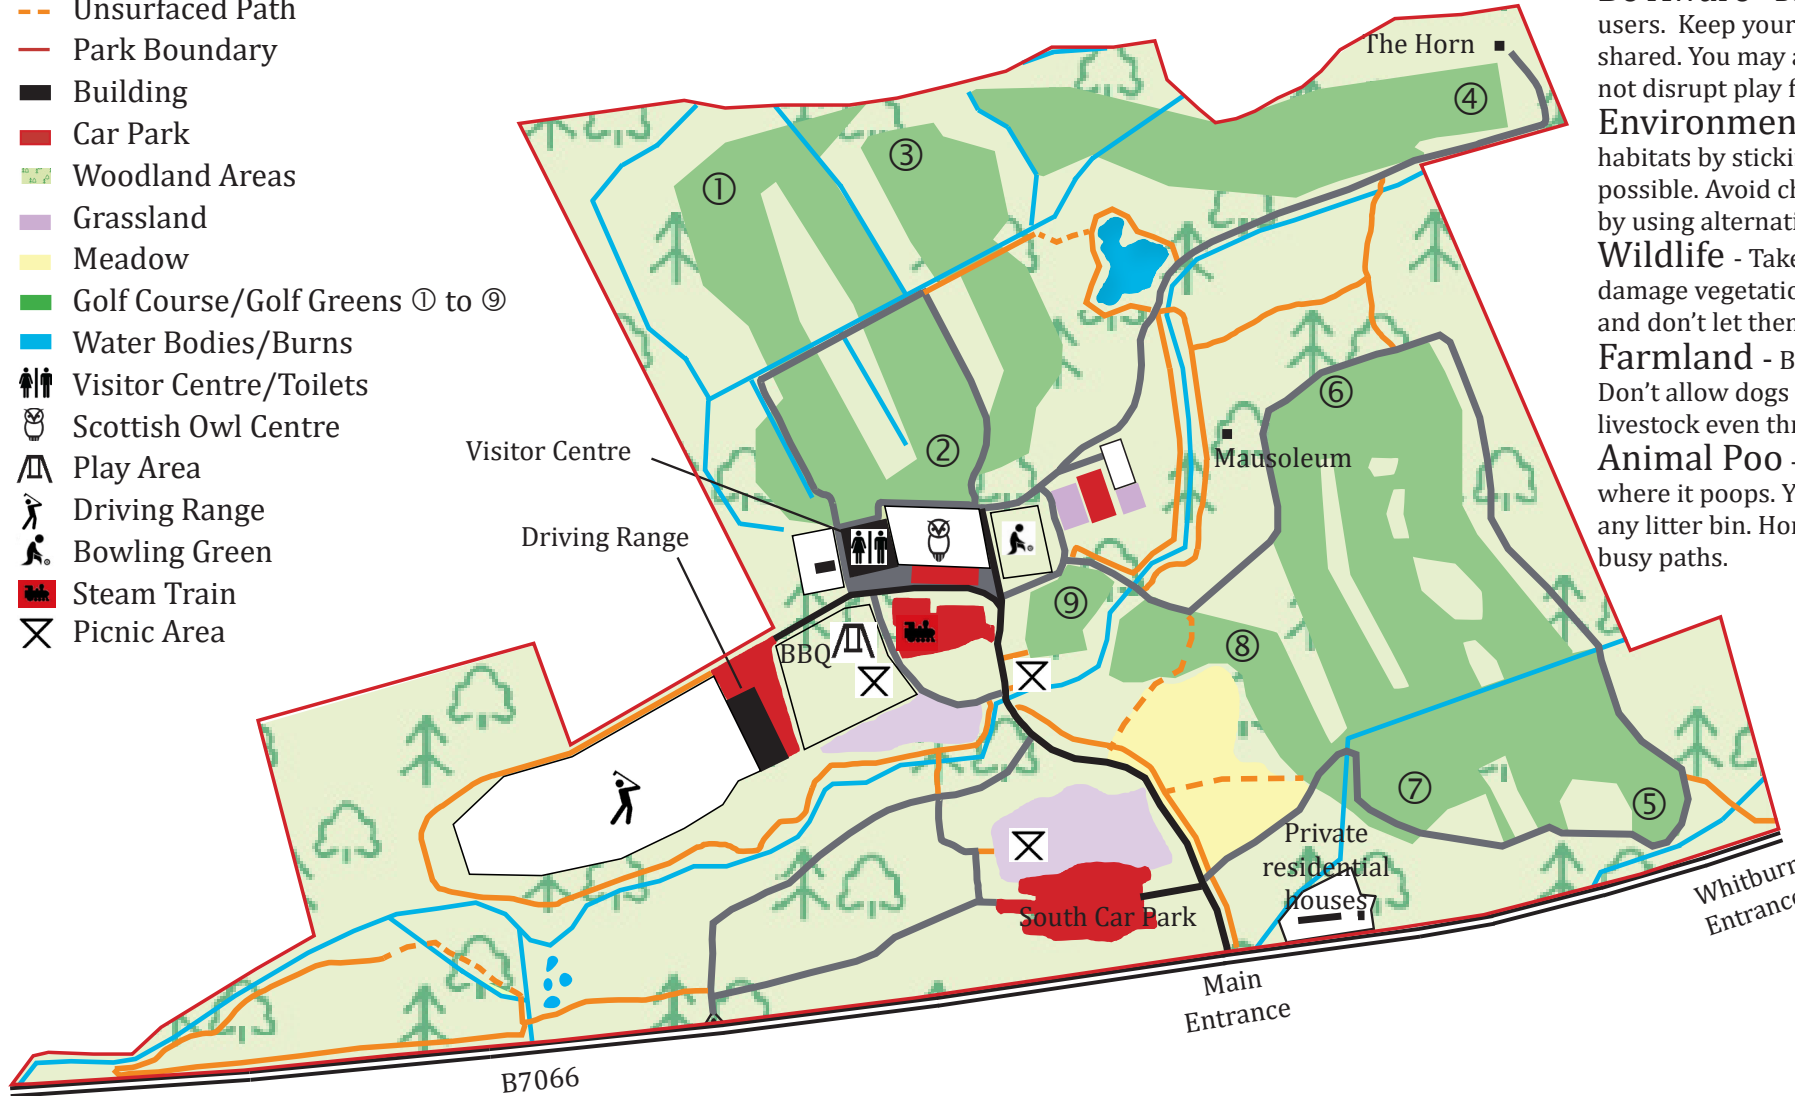

At Polkemmet this means:

Be Aware - Be alert and respectful to other users. Keep your dog under control. All paths are shared. You may access the Golf Course but must not disrupt play for golfers using the course.

Environment - Avoid causing damage to habitats by sticking to paths and tracks where possible. Avoid churning up wet and boggy ground by using alternative routes.

Wildlife - Take care not to disturb wildlife or damage vegetation. Keep your dog under control and don't let them chase/worry animals.

Farmland - Be aware when near farmland. Don't allow dogs to approach, bark or chase livestock even through fences.

Animal Poo - Pick up after your dog no matter where it poops. You can put your bagged poo in any litter bin. Horse riders should kick dung off busy paths.

Polkemmet Country Park Waymarked Routes

Red Route (approx. 2.3km/35 mins)

Blue Route (approx. 1.6km/25 mins)

Cyclists - slow down and give way to other users

Horse Riders - no galloping in the Park and kick dung off paths