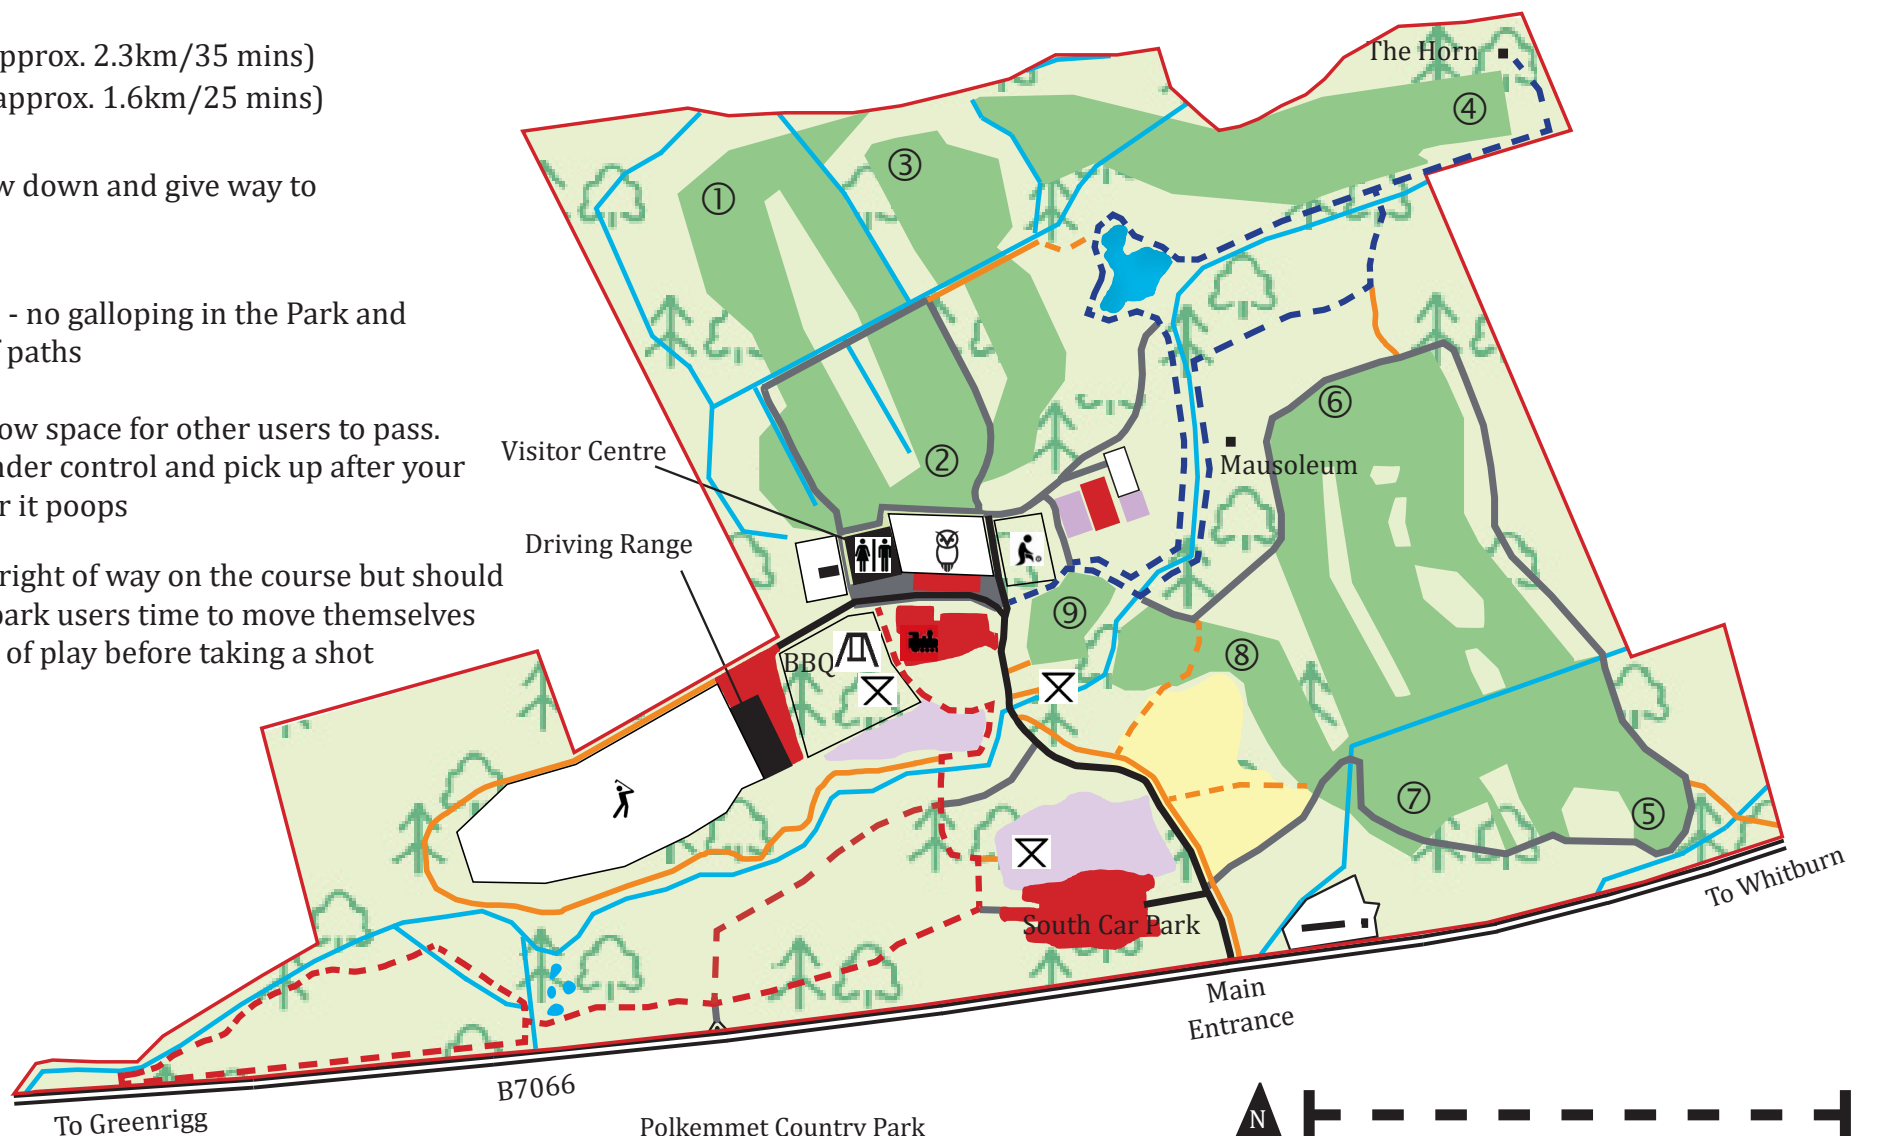

Environment - Avoid causing damage to habitats by sticking to paths and tracks where possible. Avoid churning up wet and boggy ground by using alternative routes.

Wildlife - Take care not to disturb wildlife or damage vegetation. Keep your dog under control and don't let them chase/worry animals.

Farmland - Be aware when near farmland. Don't allow dogs to approach, bark or chase livestock even through fences.

Animal Poo - Pick up after your dog no matter where it poops. You can put your bagged poo in any litter bin. Horse riders should kick dung off busy paths.

Polkemmet Country Park Waymarked Routes

Red Route (approx. 2.3km/35 mins)

Blue Route (approx. 1.6km/25 mins)

Cyclists - slow down and give way to other users

Horse Riders - no galloping in the Park and kick dung off paths

Walkers - Allow space for other users to pass. Keep dogs under control and pick up after your dog wherever it poops

Golfers have right of way on the course but should allow other park users time to move themselves from the line of play before taking a shot