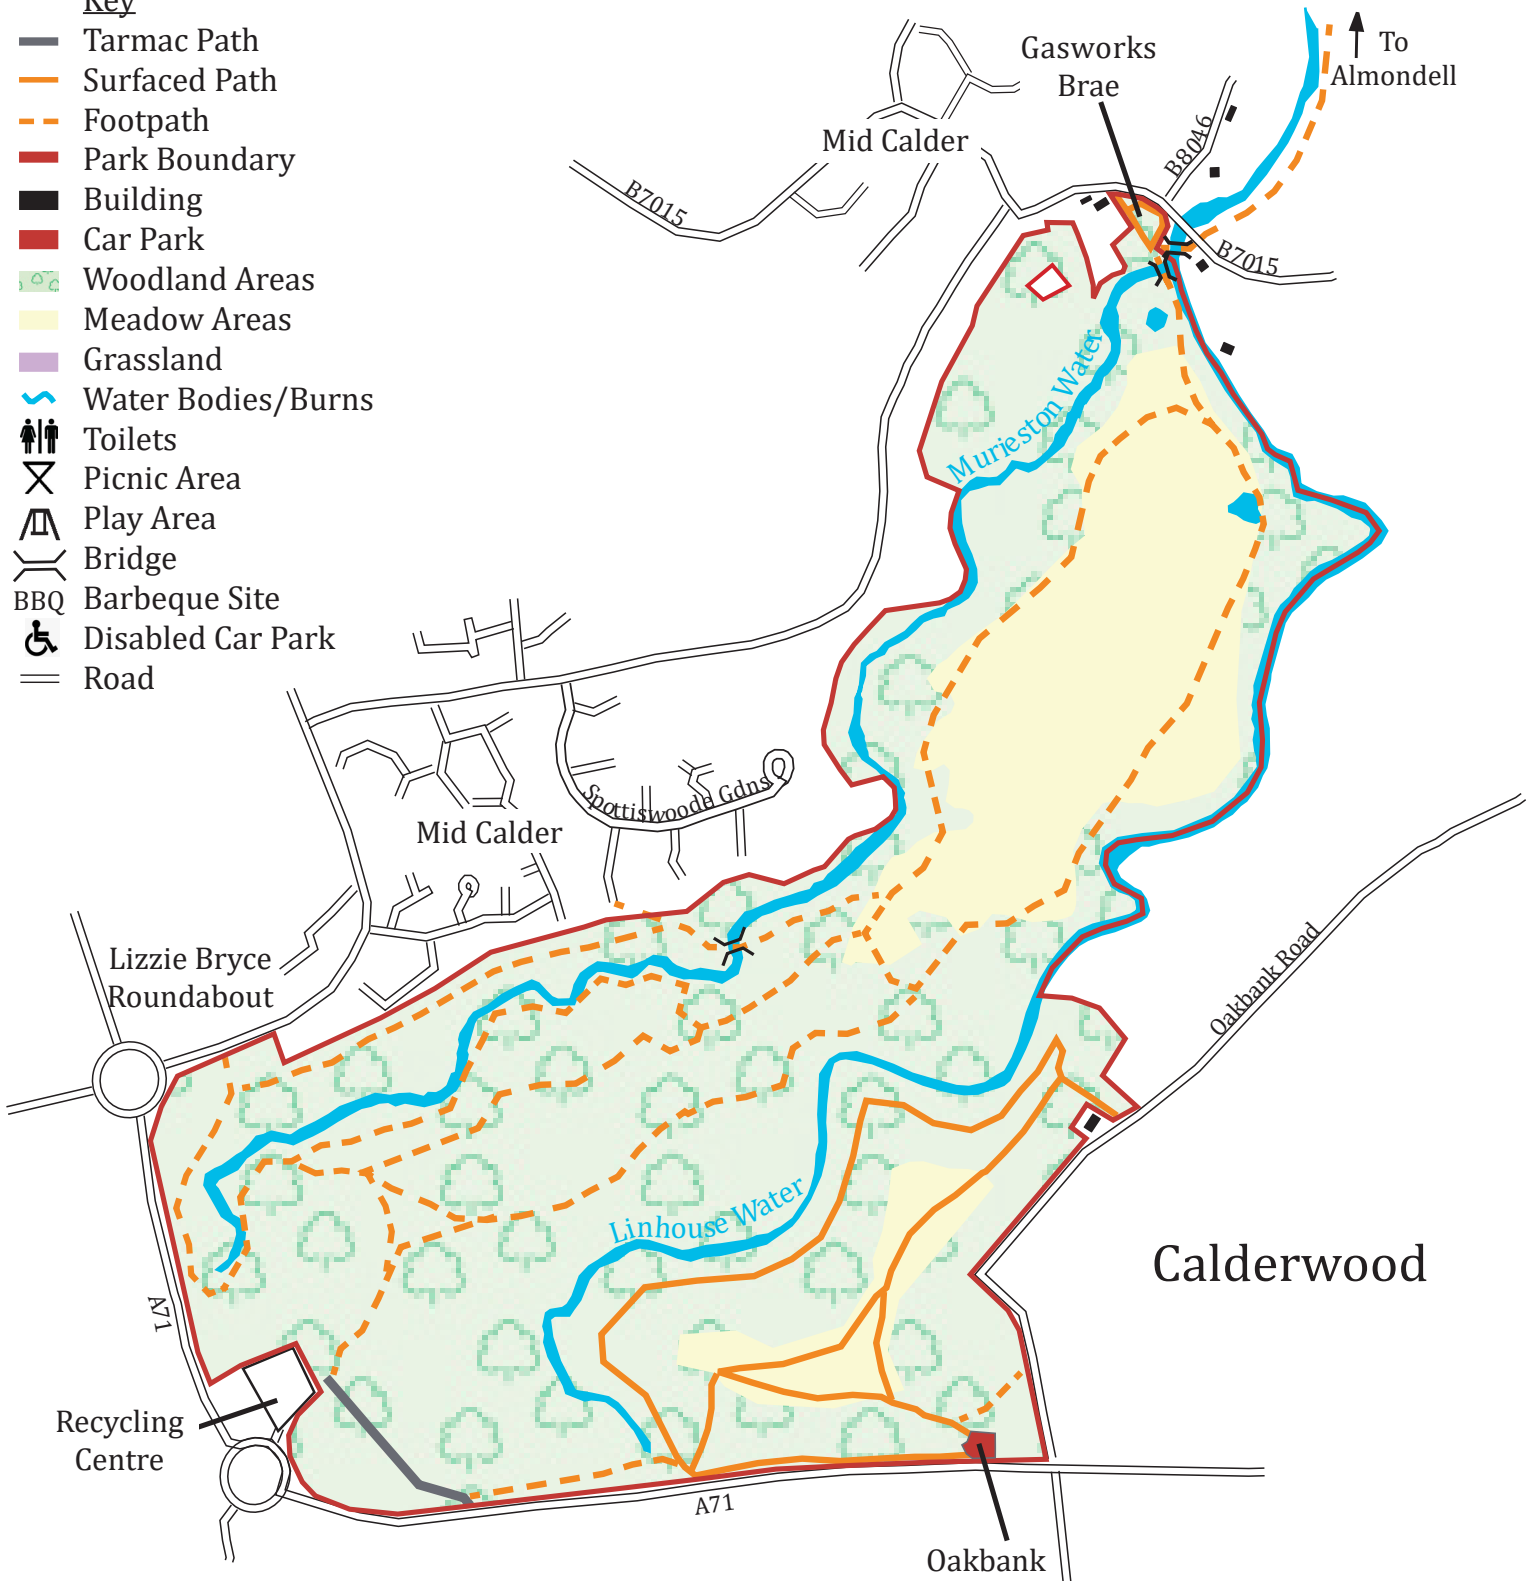

Almondell & Calderwood Country Park

- Key**
- Tarmac Path
 - Surfaced Path
 - - - Footpath
 - ▭ Park Boundary
 - ▭ Building
 - ▭ Car Park
 - ▭ Woodland Areas
 - ▭ Meadow Areas
 - ▭ Grassland
 - ~ Water Bodies/Burns
 - ♿ Toilets
 - ⊗ Picnic Area
 - ⊠ Play Area
 - ⊢ Bridge
 - BBQ Barbeque Site
 - ♿ Disabled Car Park
 - == Road

Almondell & Calderwood Country Park

Key

- Tarmac Path
- Surfaced Path
- Footpath
- Park Boundary
- Building
- Car Park
- Woodland Areas
- Meadow Areas
- Grassland
- Water Bodies/Burns
- Toilets
- Picnic Area
- Play Area
- Bridge
- BBQ Barbeque Site
- Disabled Car Park
- Road