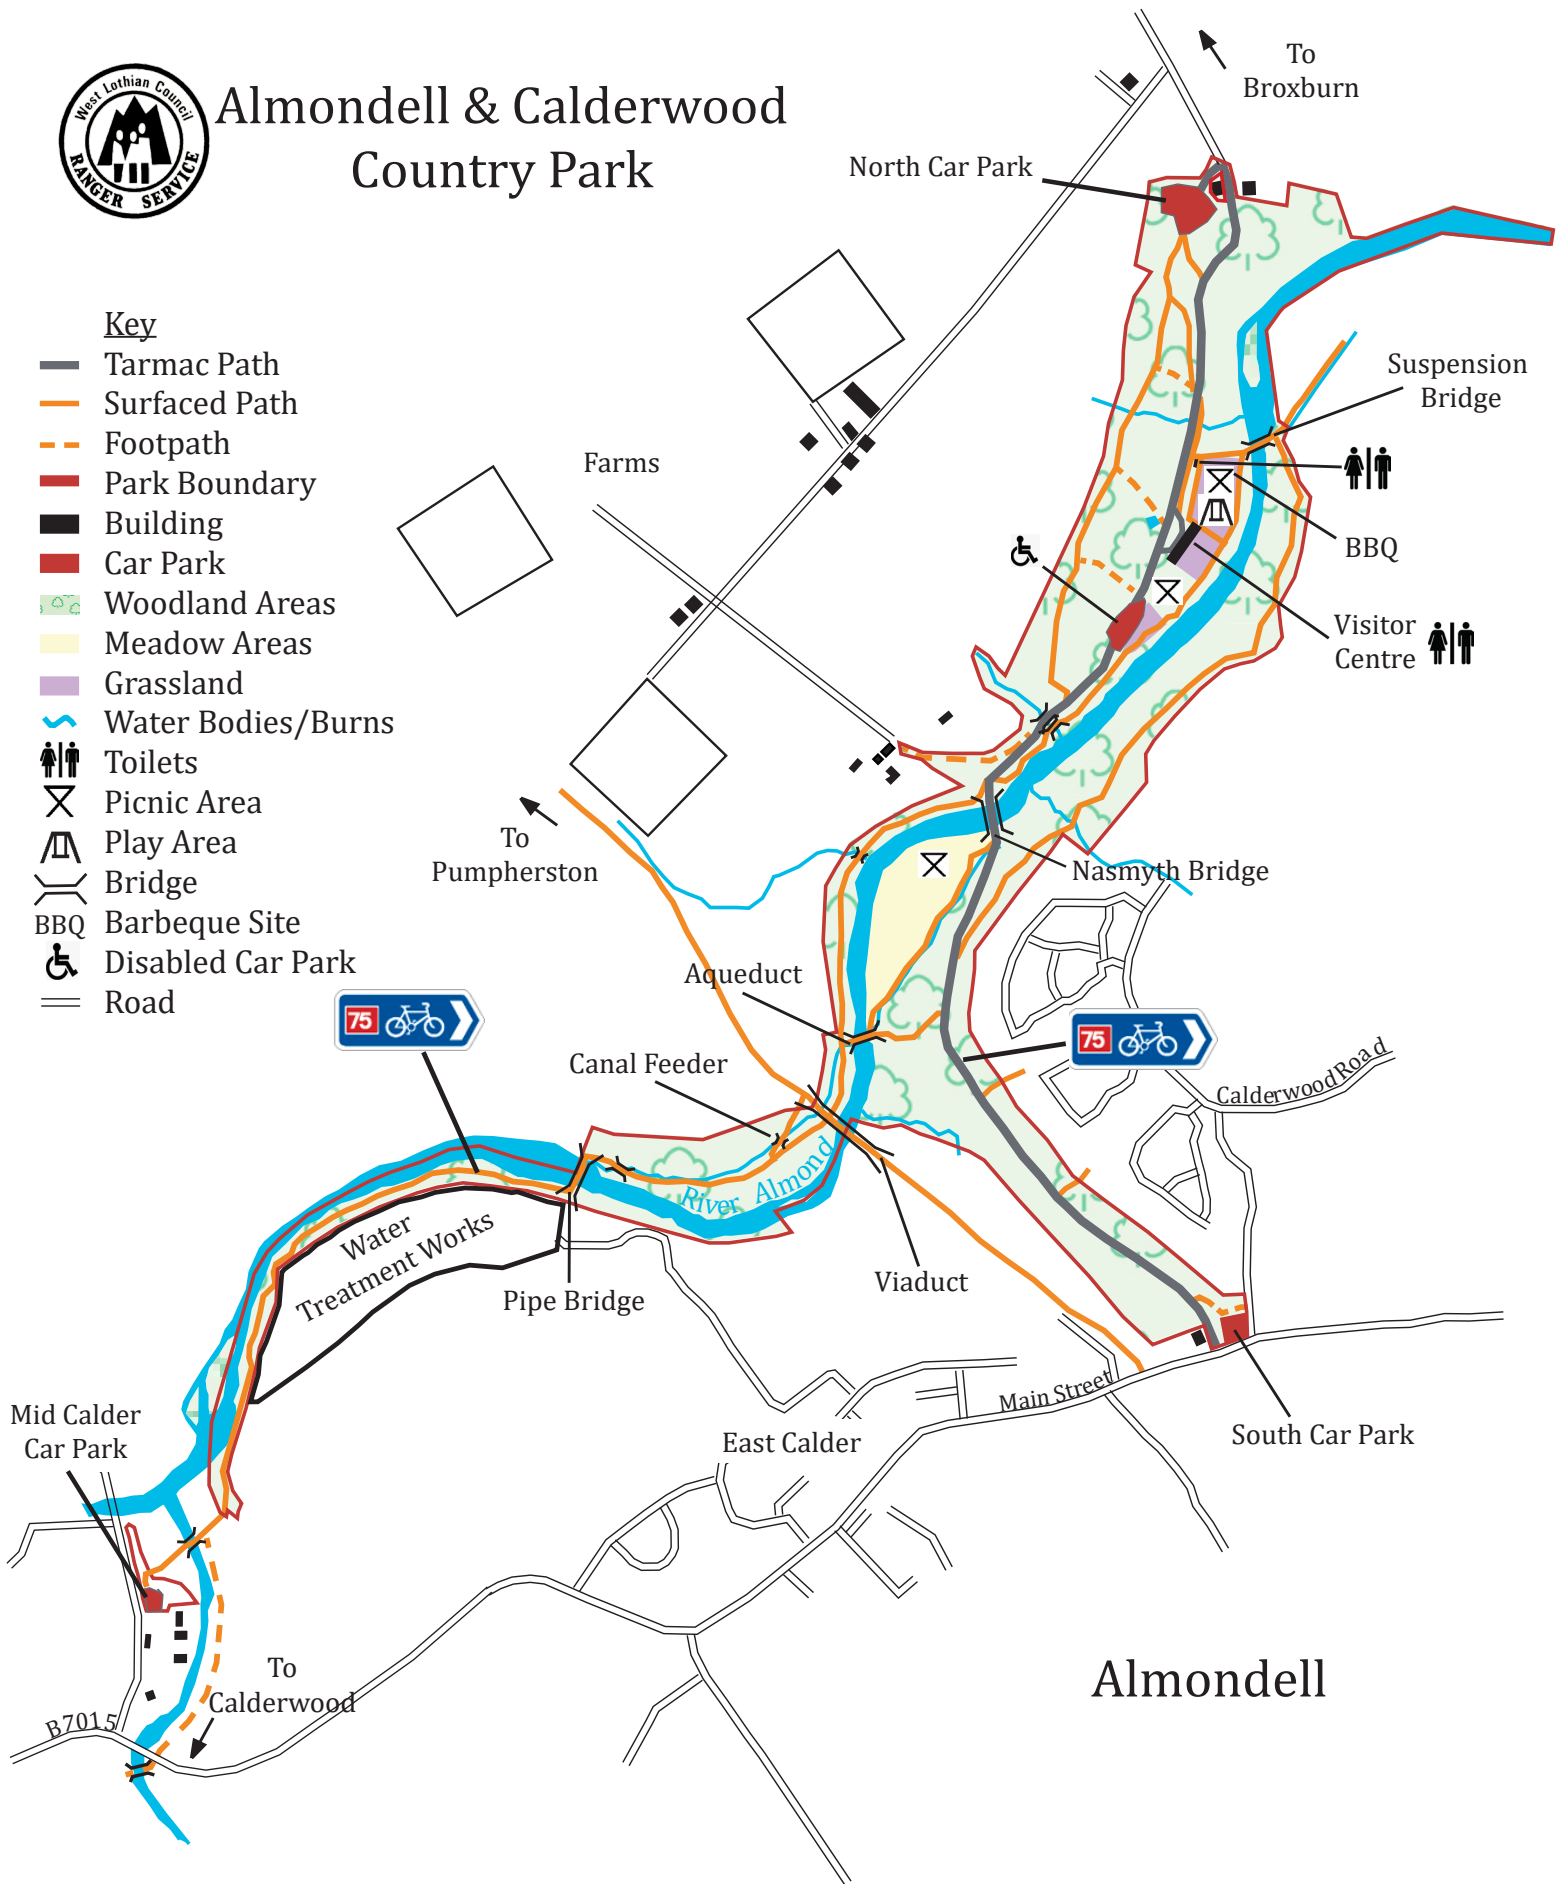

Almondell & Calderwood Country Park

- Key**
- Tarmac Path
 - Surfaced Path
 - - - Footpath
 - ▭ Park Boundary
 - ▭ Building
 - ▭ Car Park
 - ▭ Woodland Areas
 - ▭ Meadow Areas
 - ▭ Grassland
 - ~ Water Bodies/Burns
 - ♿ Toilets
 - ⊗ Picnic Area
 - ⊠ Play Area
 - ⊢ Bridge
 - BBQ Barbeque Site
 - ♿ Disabled Car Park
 - == Road

Almondell & Calderwood Country Park

Key

- Tarmac Path
- Surfaced Path
- Footpath
- Park Boundary
- Building
- Car Park
- Woodland Areas
- Meadow Areas
- Grassland
- Water Bodies/Burns
- Toilets
- Picnic Area
- Play Area
- Bridge
- BBQ Barbeque Site
- Disabled Car Park
- Road